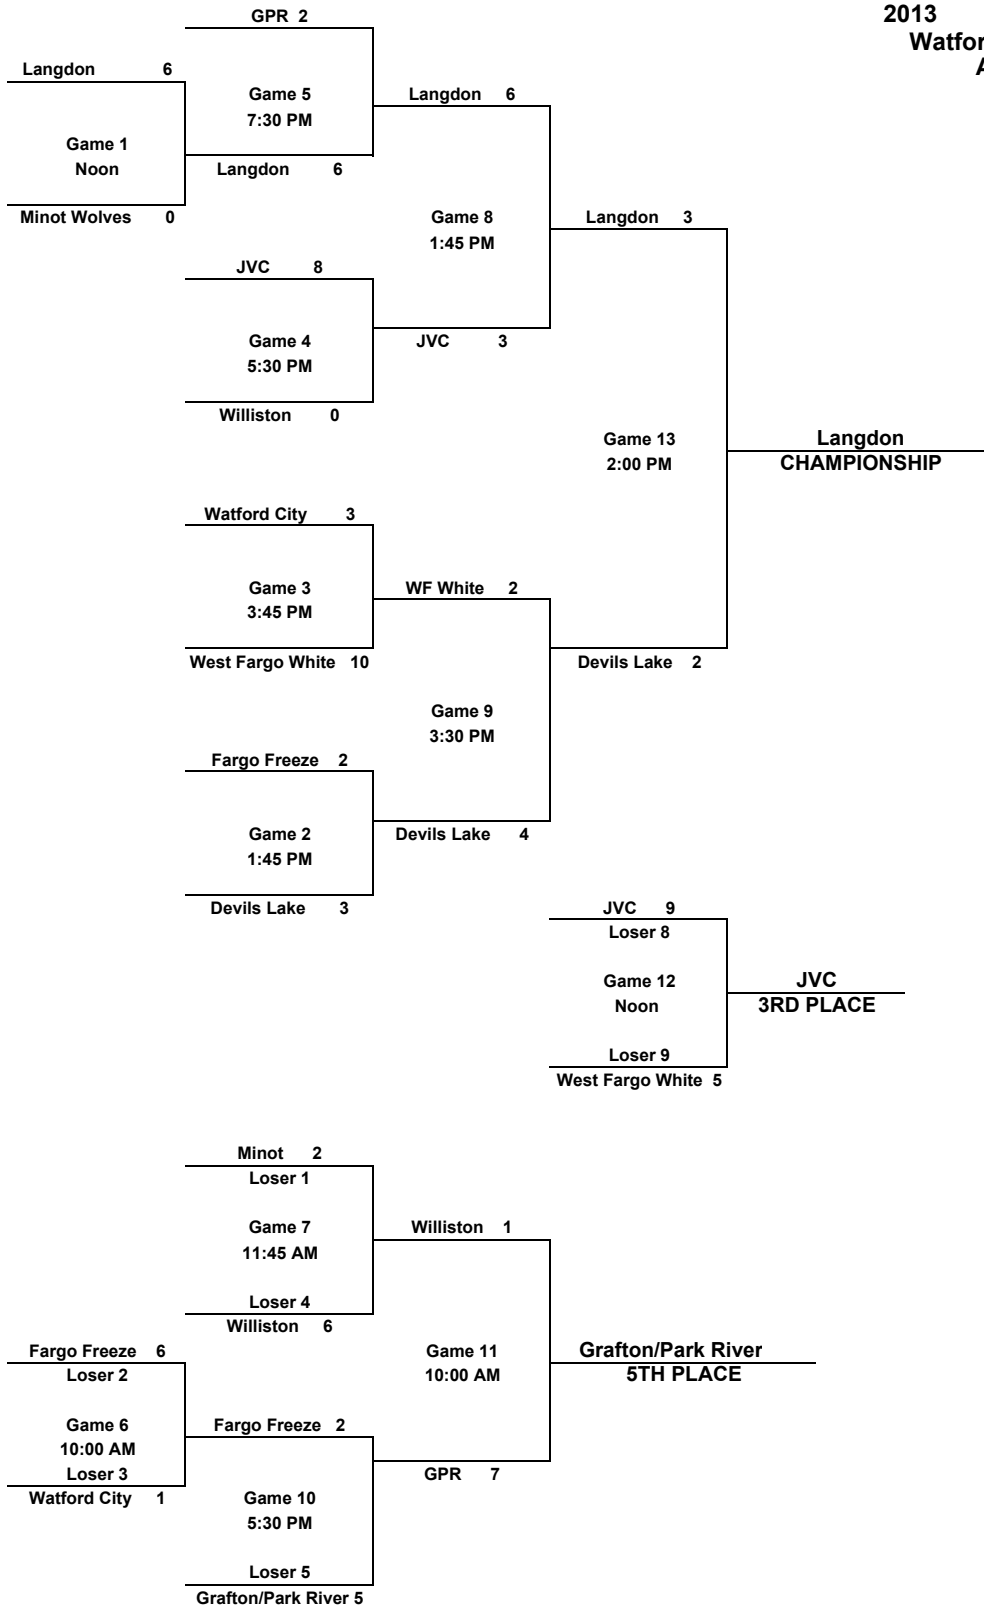

2013 NDAHA BANTAM B2
 Watford City March 8-10, 2013
 All Times Central

Credentials to be presented to Tournament Director 1 hour prior to first Game
 Home team is team seeded higher. Coin flip in case of a tie.
 Home team to wear light colored jerseys, visitor to wear dark colored jerseys.