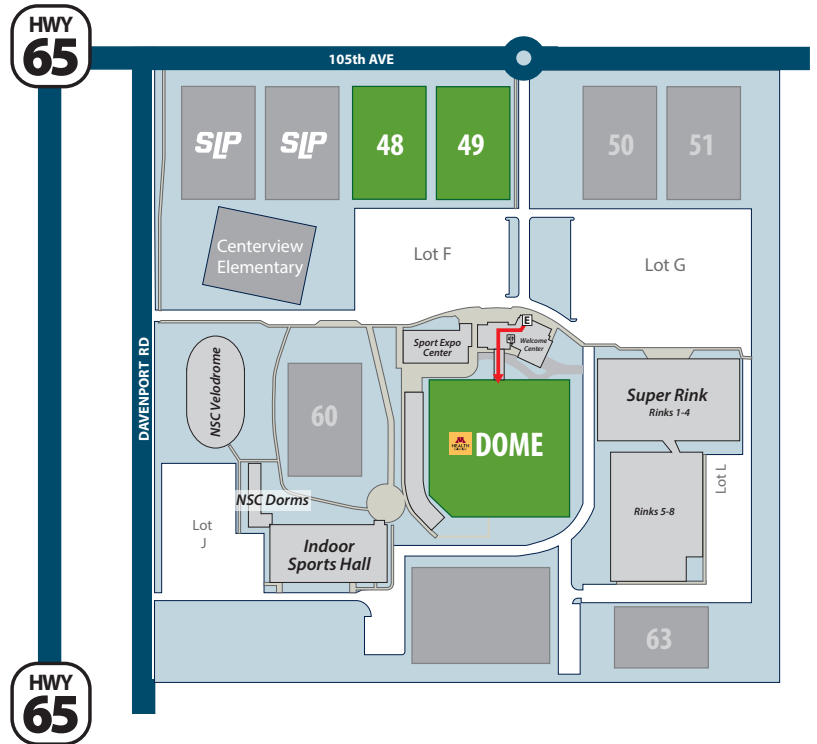

National Sports Center

1700 105th Ave. NE, Blaine, MN 55449

General

- Masks are required when arriving and departing fields.
- Masks are required when entering any building.

Fields 48/49

- No spectators allowed on the artificial turf.
- All participants/coaches are required to wear a mask, unless playing.
- All spectators are recommend to wear masks.

M Health Fairview Dome

- All participants/coaches are required to wear a mask, unless playing.
- All spectators are required to wear a masks at all times.

10 minutes
south on 65

Spring Lake Park High School

1100 81st Ave. NE, Spring Lake Park, MN 55432

General

- Masks are required when arriving and departing fields.

Stadium and Practice Field

- No spectators allowed on the artificial turf.
- All participants/coaches are required to wear a mask, unless playing.
- All spectators are recommend to wear masks.
- Stadium, spectators are required to sit on the track - no spectators allowed in the stands