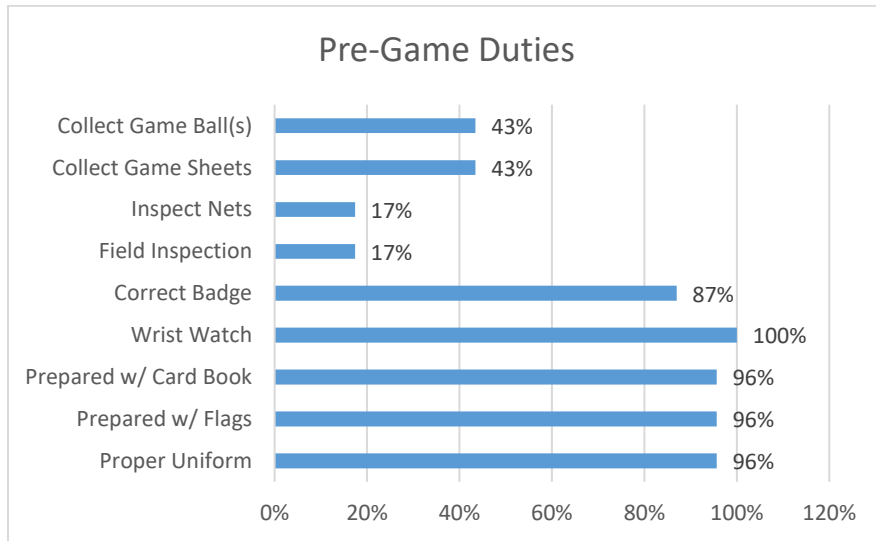

ONTARIO SOCCER MENTOR PILOT PROGRAM ANALYSIS U11-U12 ASSISTANT REFEREES

Data Analysis

Match Official performances were based on a 3-point scale system:

- Development Area
- Good
- Strength

In most cases, any item, which materialized a rating under 2.00 within their respective categories, were areas that determined required education points.

The following data analyses those Assistant Referees who officiated a game between the U11-U12 age groups.

ONTARIO SOCCER MENTOR PILOT PROGRAM ANALYSIS

U11-U12 ASSISTANT REFEREES