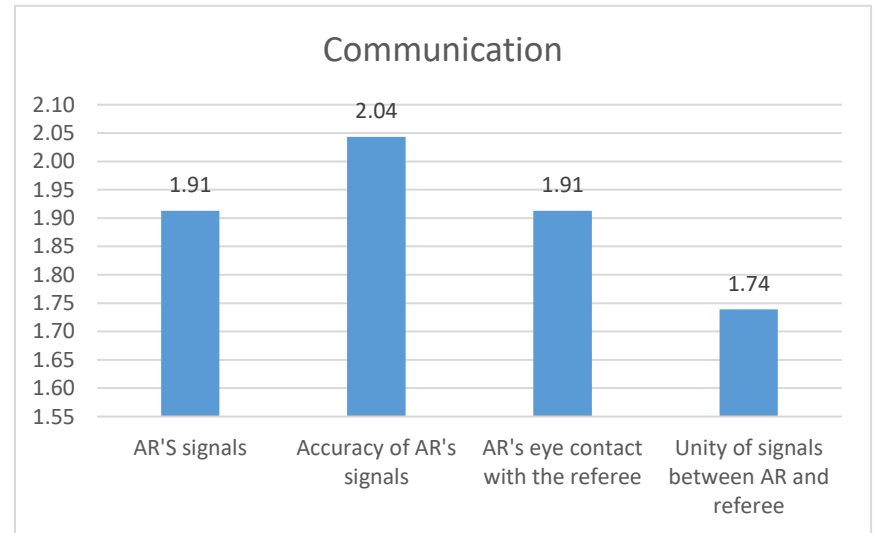

ONTARIO SOCCER MENTOR PILOT PROGRAM ANALYSIS U11-U12 ASSISTANT REFEREES

Data Analysis

Match Official performances were based on a 3-point scale system:

- Development Area
- Good
- Strength

In most cases, any item, which materialized a rating under 2.00 within their respective categories, were areas that determined required education points.

The following data analyses those Assistant Referees who officiated a game between the U11-U12 age groups.

ONTARIO SOCCER MENTOR PILOT PROGRAM ANALYSIS

U11-U12 ASSISTANT REFEREES