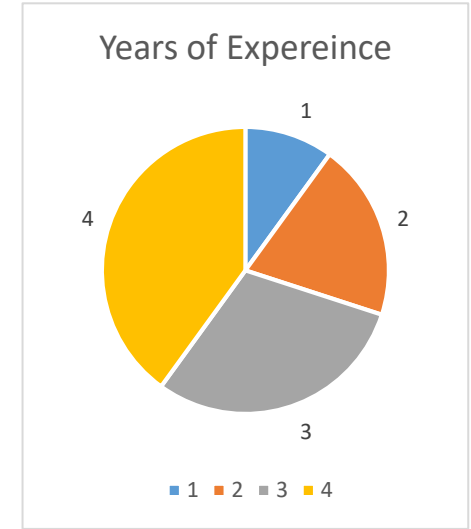

ONTARIO SOCCER MENTOR PILOT PROGRAM ANALYSIS U11-U12 ASSISTANT REFEREES

Data Analysis

Match Official performances were based on a 3-point scale system:

- Development Area
- Good
- Strength

In most cases, any item, which materialized a rating under 2.00 within their respective categories, were areas that determined required education points.

The following data analyses those Assistant Referees who officiated a game between the U11-U12 age groups.