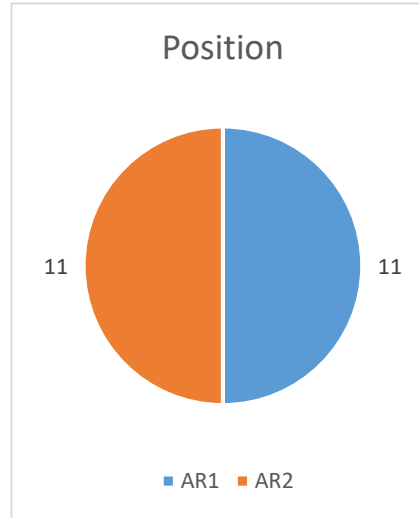

ONTARIO SOCCER MENTOR PILOT PROGRAM ANALYSIS U11-U12 ASSISTANT REFEREES

Data Analysis

Match Official performances were based on a 3-point scale system:

- Development Area
- Good
- Strength

In most cases, any item, which materialized a rating under 2.00 within their respective categories, were areas that determined required education points.

The following data analyses those Assistant Referees who officiated a game between the U11-U12 age groups.

ONTARIO SOCCER MENTOR PILOT PROGRAM ANALYSIS

U11-U12 ASSISTANT REFEREES