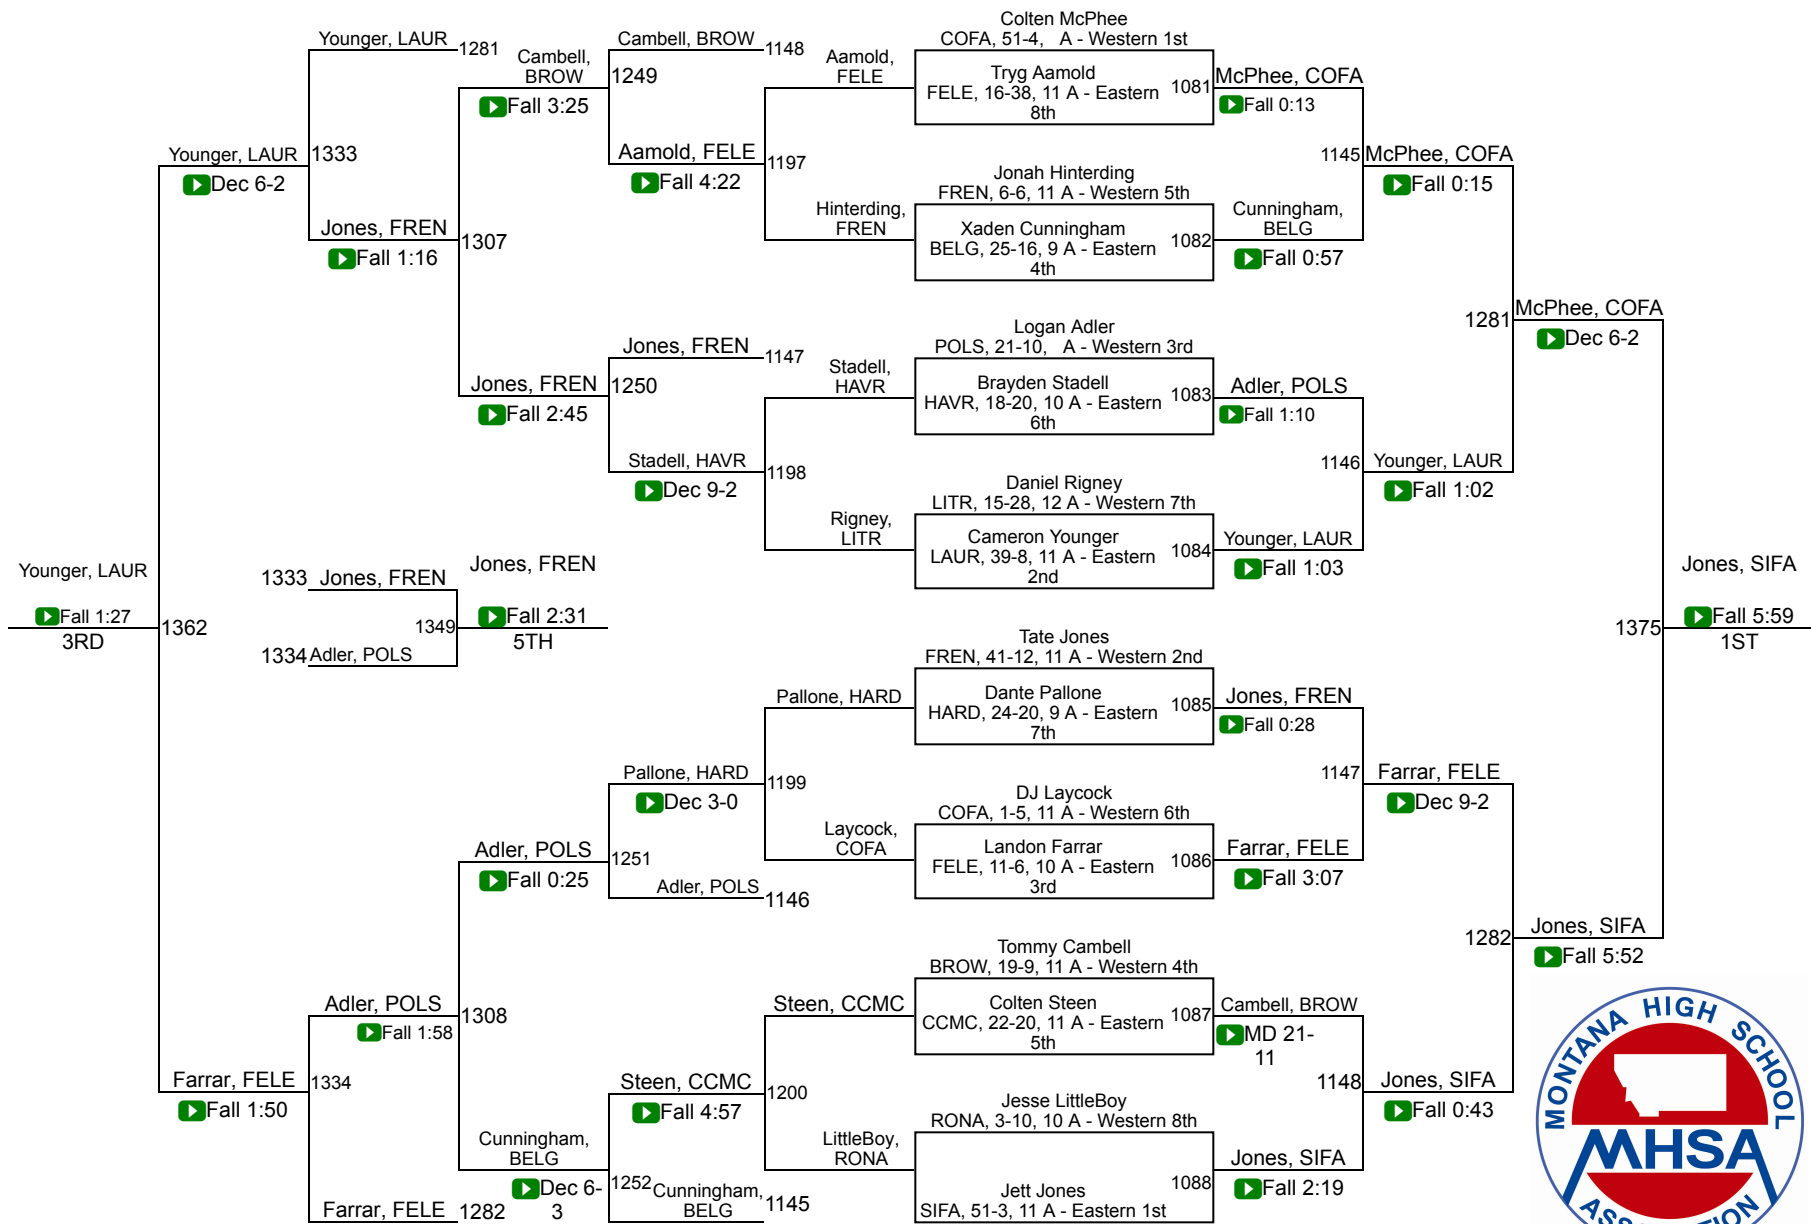

2019 MHSА State Wrestling Tournament
MetraPark – Billings, MT
February 8-9, 2019

Class A Team Scores

<u>Place</u>	<u>Team</u>	<u>Score</u>
1	Sidney / Fairview	310.5
2	Havre	170
3	Polson	128.5
	Frenchtown	126
	Columbia Falls	99
	Custer Co. (Miles City)	93.5
	Laurel	82.5
	Belgrade	82
	Fergus (Lewistown)	73.5
	Corvallis	71
	Browning	65
	Beaverhead Co. (Dillon) / Twin Bridges / Sheridan	63.5
	Hamilton / Darby	60.5
	Libby / Troy	58
	Dawson Co. (Glendive)	49
	Hardin	48
	Whitefish	47
	Ronan	39
	Park (Livingston)	35
	Billings Central	24
	Stevensville / Victor	14

2019 MHSА State Championships

A - 160

2019 MHSA State Championships

A - 170

2019 MHSА State Championships

A - 182

2019 MHSA State Championships

A - 205