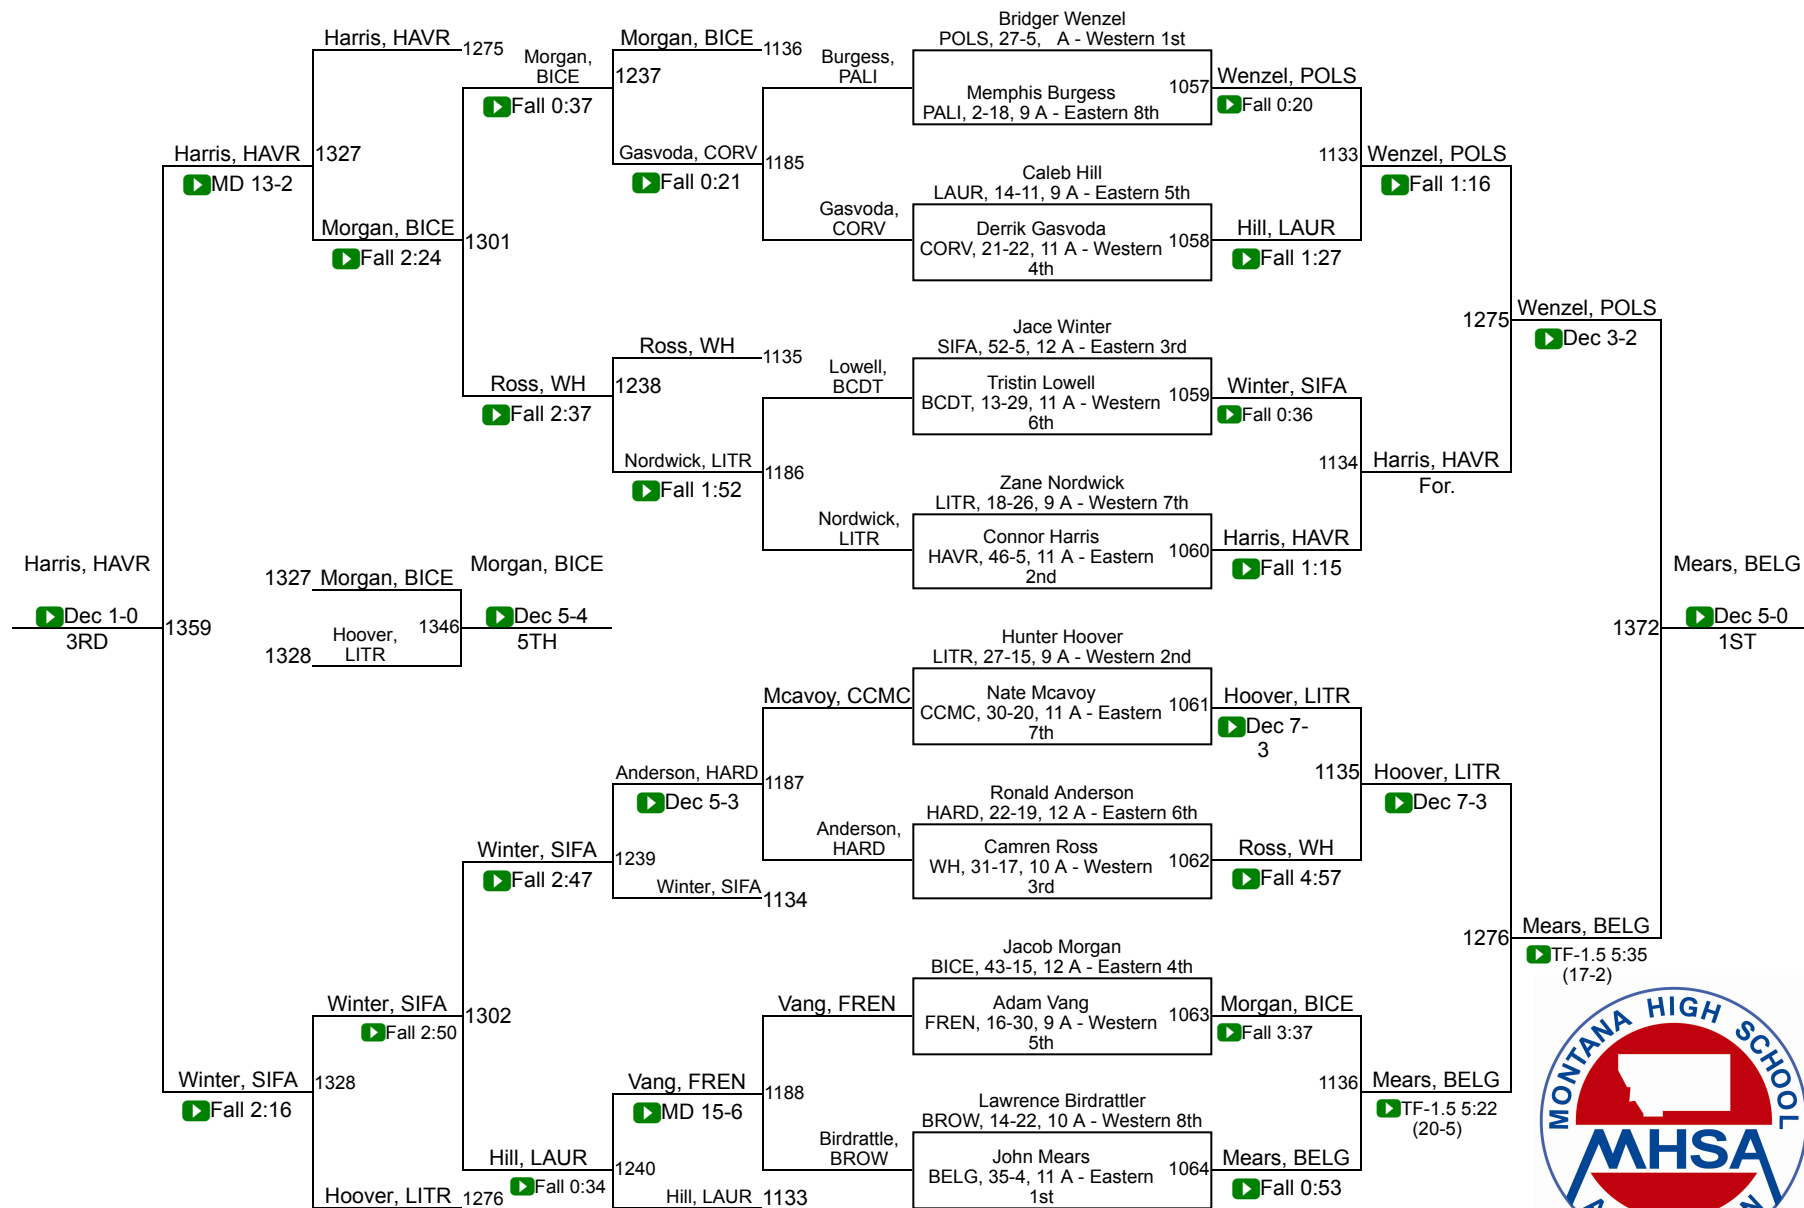

2019 MHSА State Wrestling Tournament
MetraPark – Billings, MT
February 8-9, 2019

Class A Team Scores

<u>Place</u>	<u>Team</u>	<u>Score</u>
1	Sidney / Fairview	310.5
2	Havre	170
3	Polson	128.5
	Frenchtown	126
	Columbia Falls	99
	Custer Co. (Miles City)	93.5
	Laurel	82.5
	Belgrade	82
	Fergus (Lewistown)	73.5
	Corvallis	71
	Browning	65
	Beaverhead Co. (Dillon) / Twin Bridges / Sheridan	63.5
	Hamilton / Darby	60.5
	Libby / Troy	58
	Dawson Co. (Glendive)	49
	Hardin	48
	Whitefish	47
	Ronan	39
	Park (Livingston)	35
	Billings Central	24
	Stevensville / Victor	14

2019 MHSА State Championships

A - 132

2019 MHSА State Championships

A - 138

2019 MHSА State Championships

A - 145

2019 MHSА State Championships

A - 152