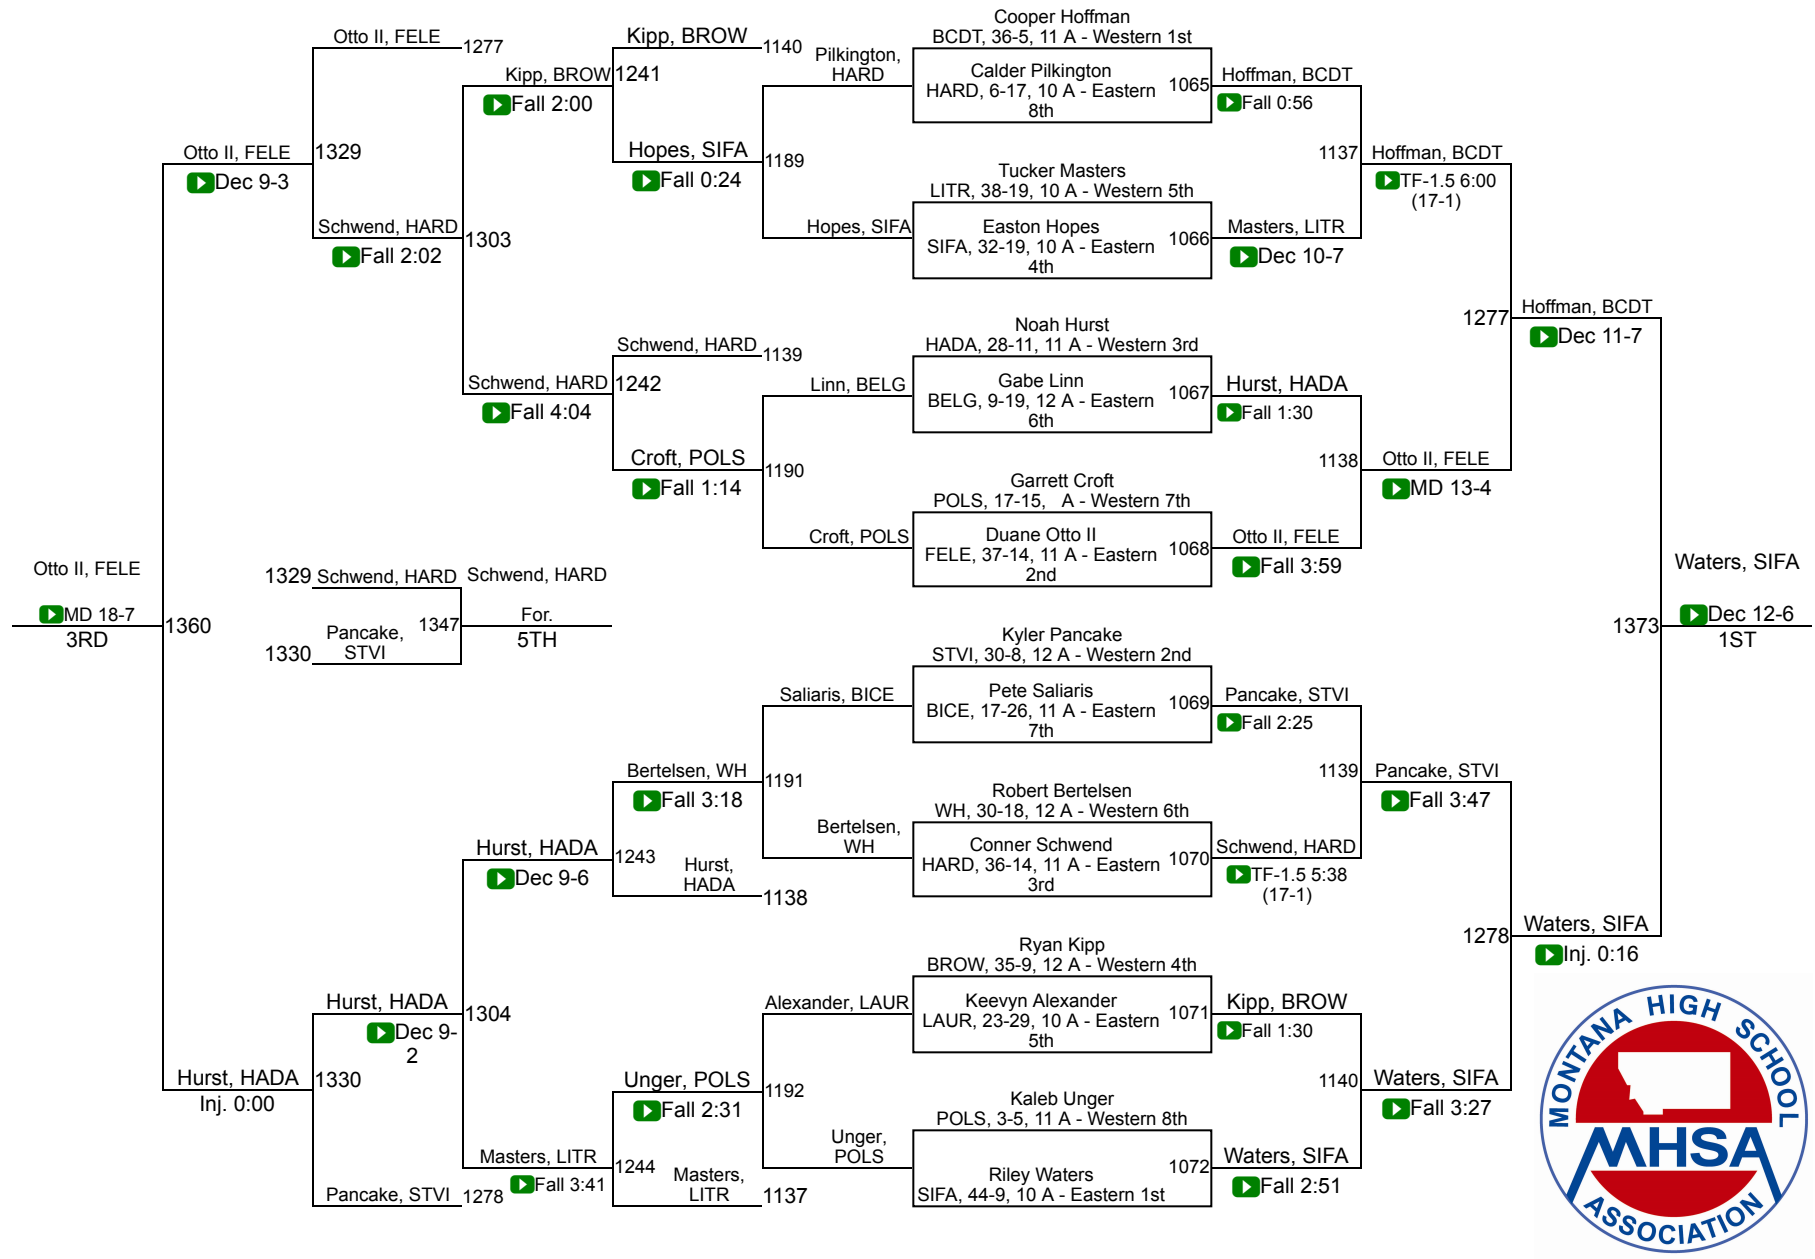

2019 MHSА State Championships

A - 160