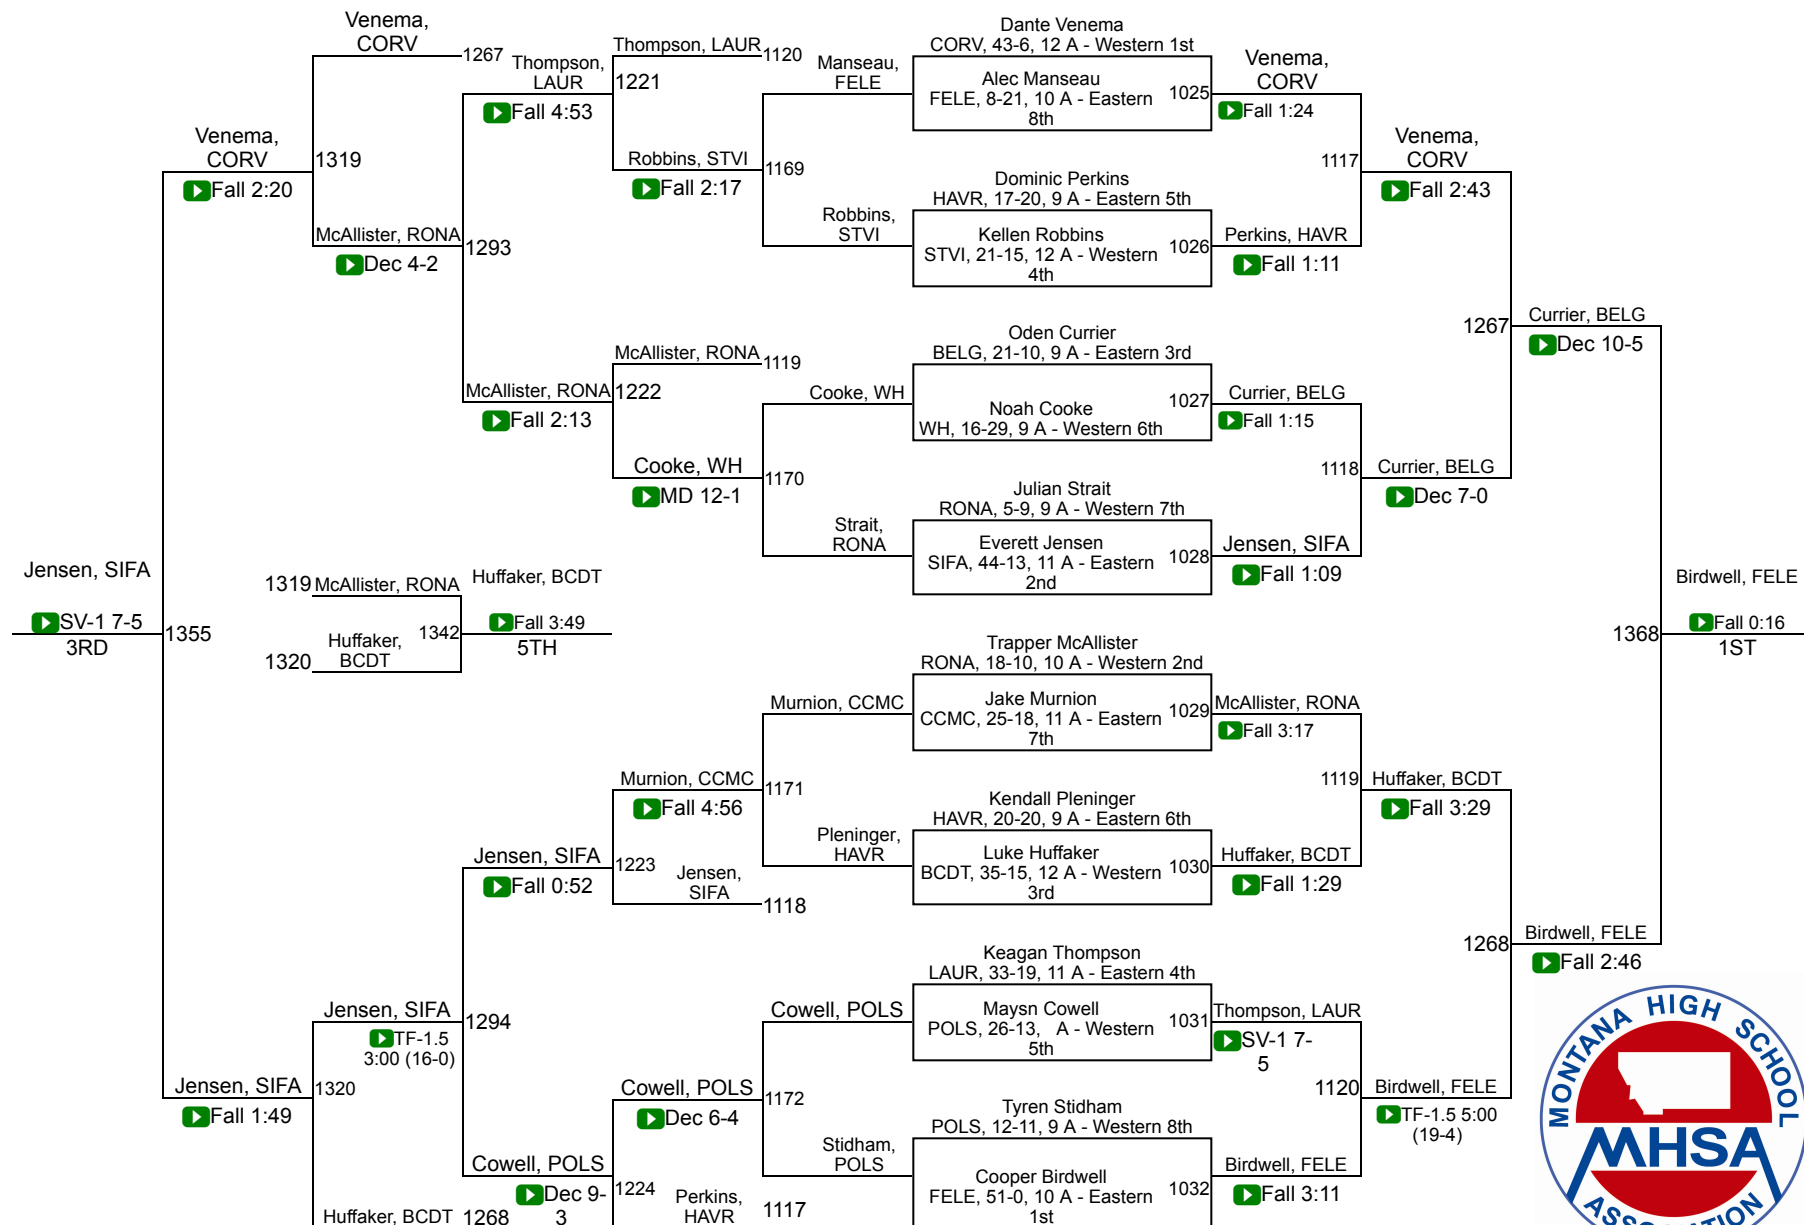

2019 MHSА State Wrestling Tournament
MetraPark – Billings, MT
February 8-9, 2019

Class A Team Scores

<u>Place</u>	<u>Team</u>	<u>Score</u>
1	Sidney / Fairview	310.5
2	Havre	170
3	Polson	128.5
	Frenchtown	126
	Columbia Falls	99
	Custer Co. (Miles City)	93.5
	Laurel	82.5
	Belgrade	82
	Fergus (Lewistown)	73.5
	Corvallis	71
	Browning	65
	Beaverhead Co. (Dillon) / Twin Bridges / Sheridan	63.5
	Hamilton / Darby	60.5
	Libby / Troy	58
	Dawson Co. (Glendive)	49
	Hardin	48
	Whitefish	47
	Ronan	39
	Park (Livingston)	35
	Billings Central	24
	Stevensville / Victor	14

2019 MHSА State Championships

A - 103

2019 MHSА State Championships

A - 113

2019 MHSA State Championships

A - 120

2019 MHSА State Championships

A - 126