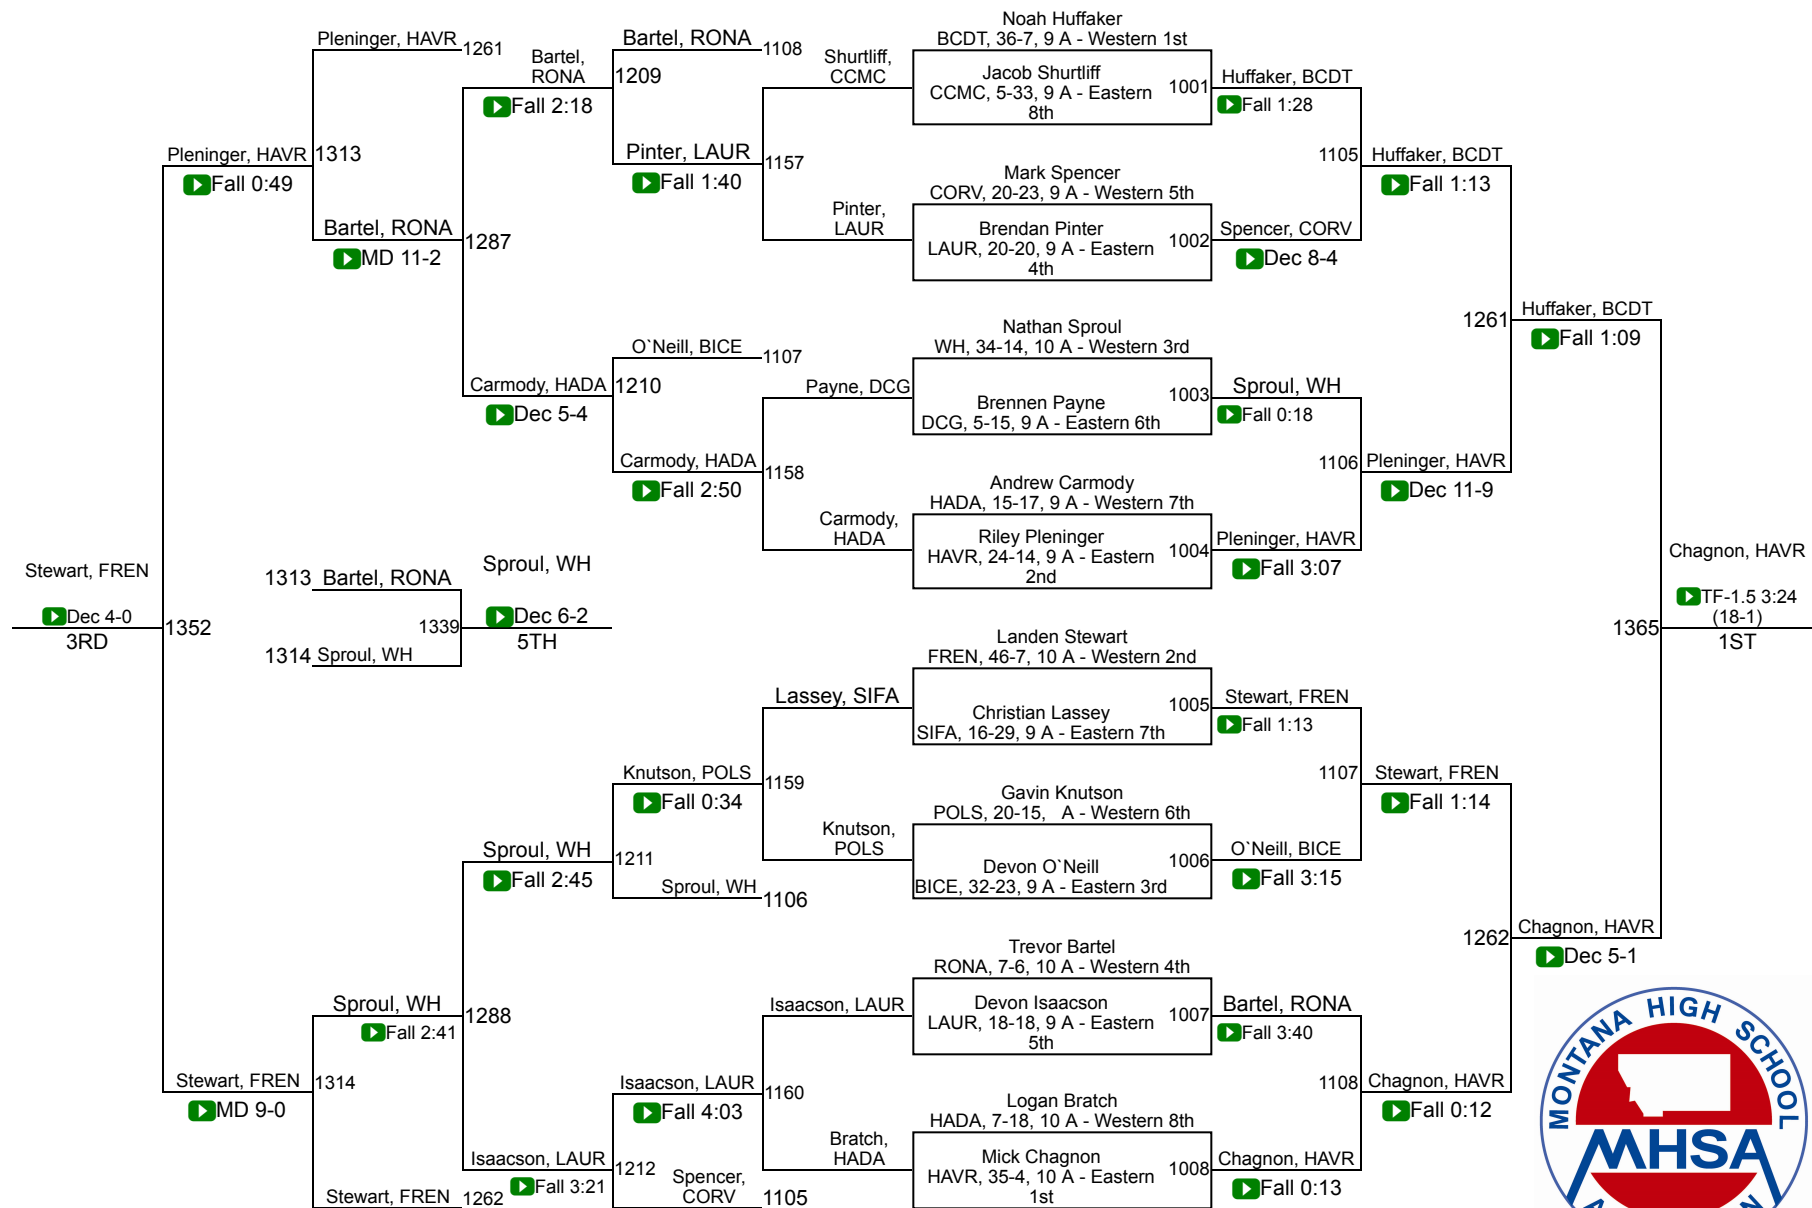

2019 MHSА State Championships

A - 103