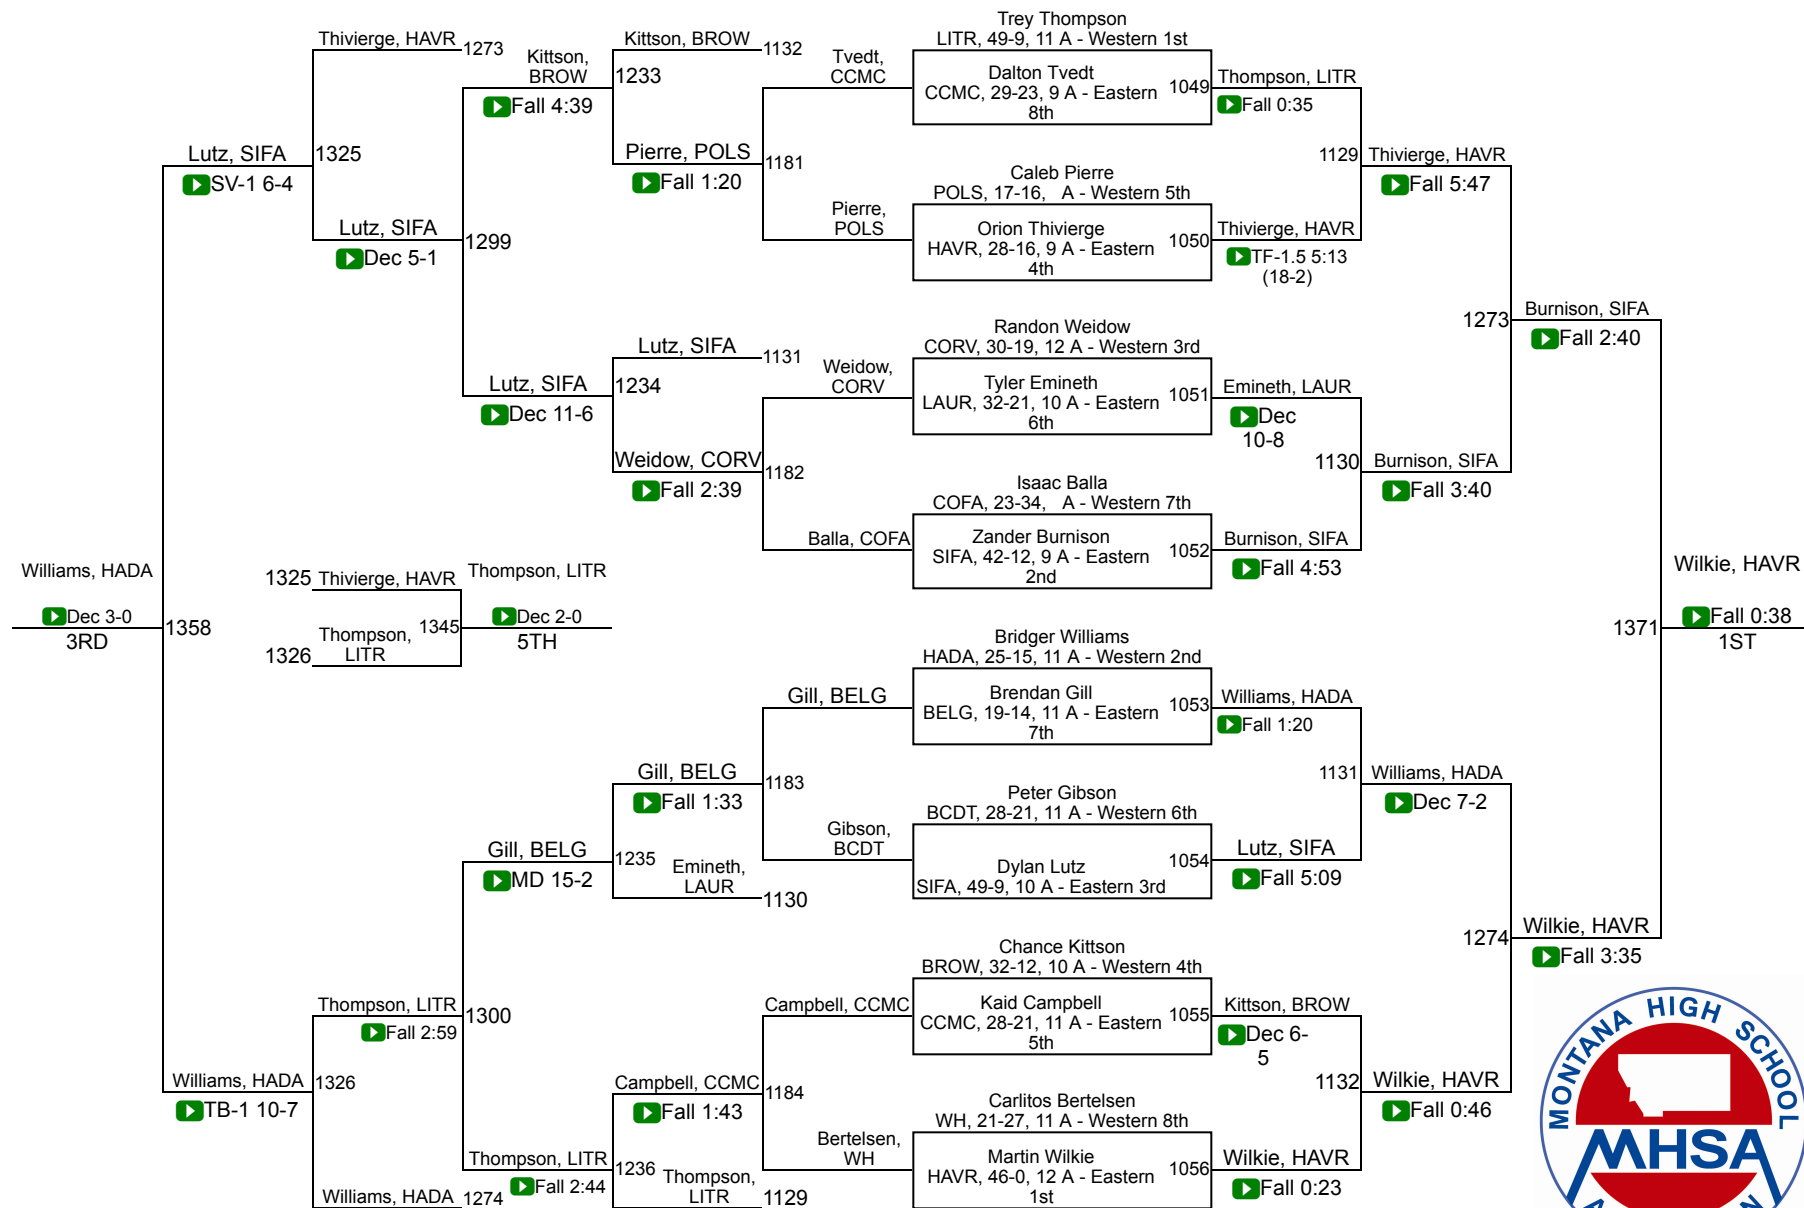

2019 MHSА State Championships

A - 145