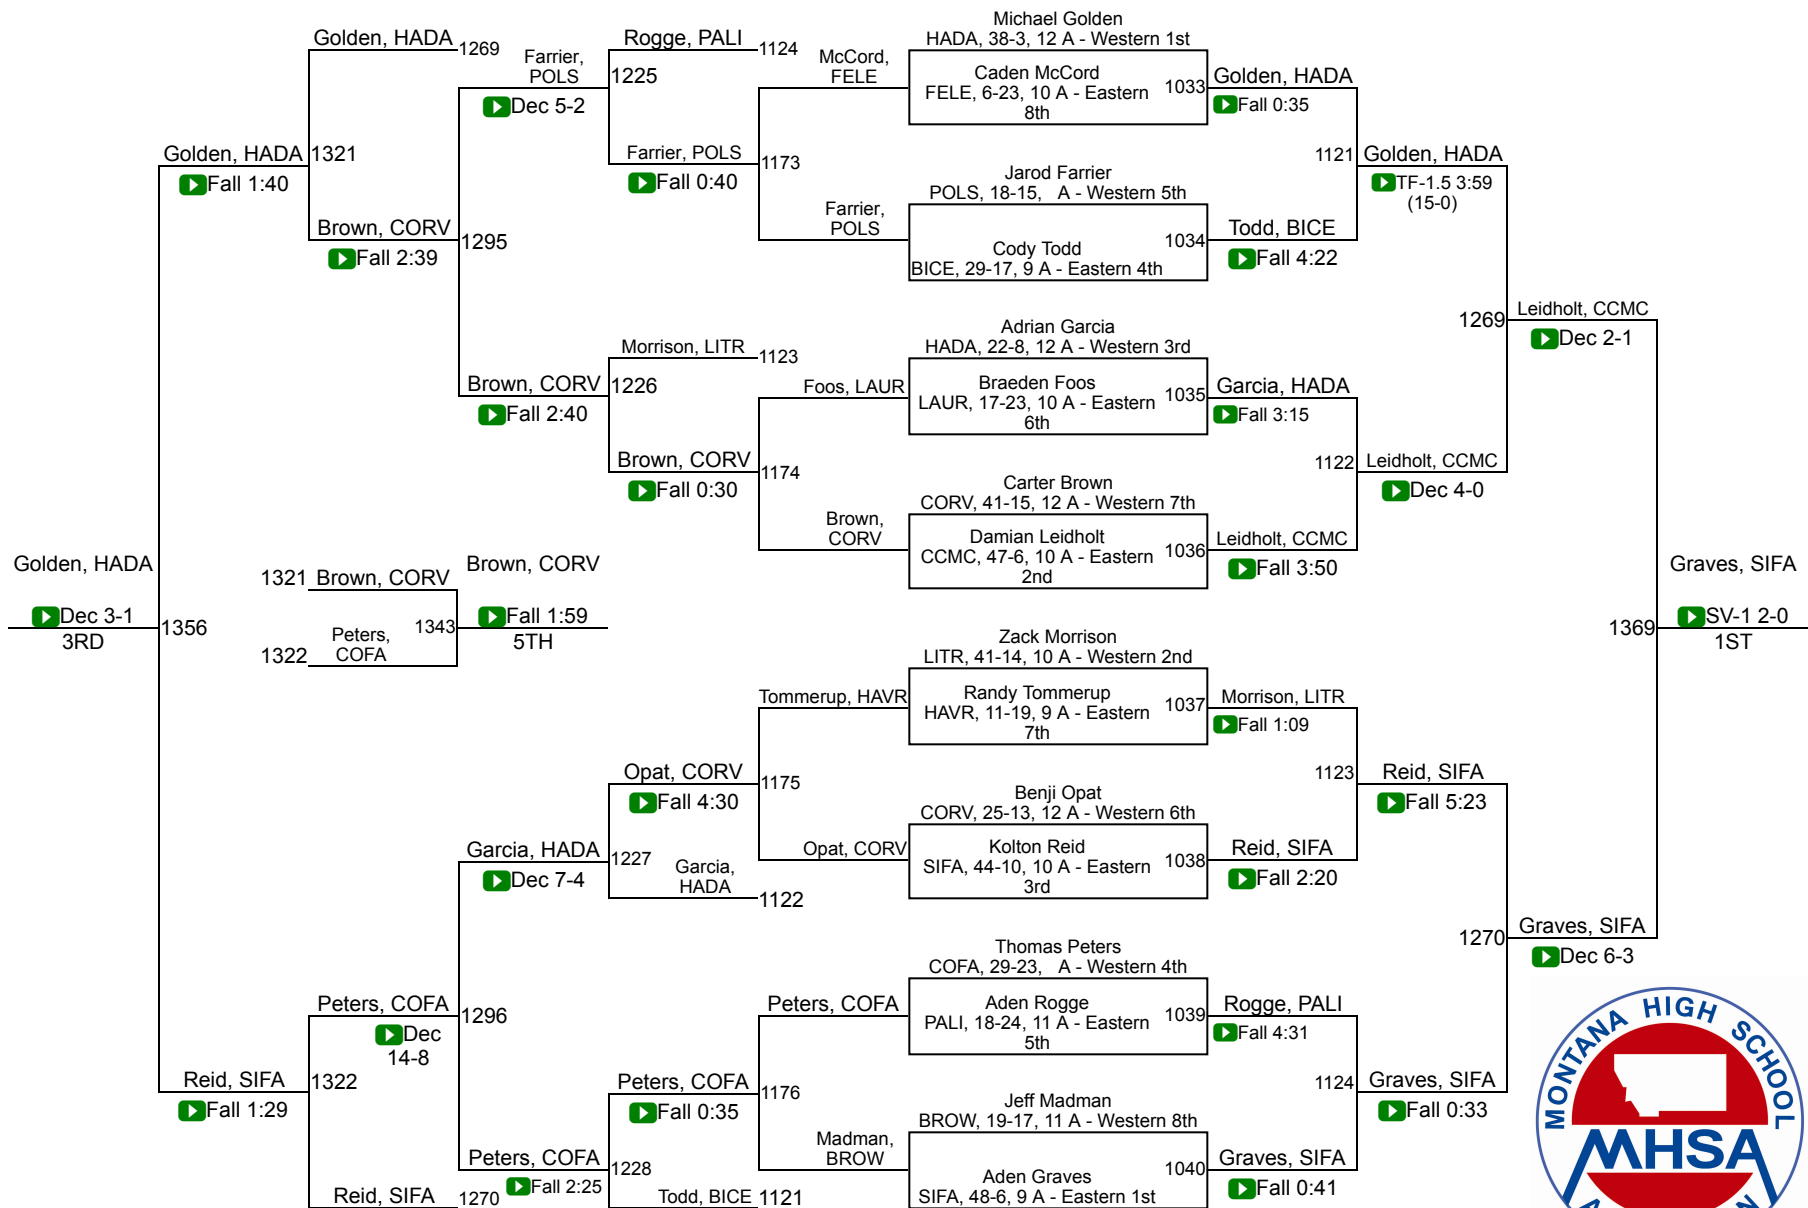

2019 MHSА State Championships

A - 132