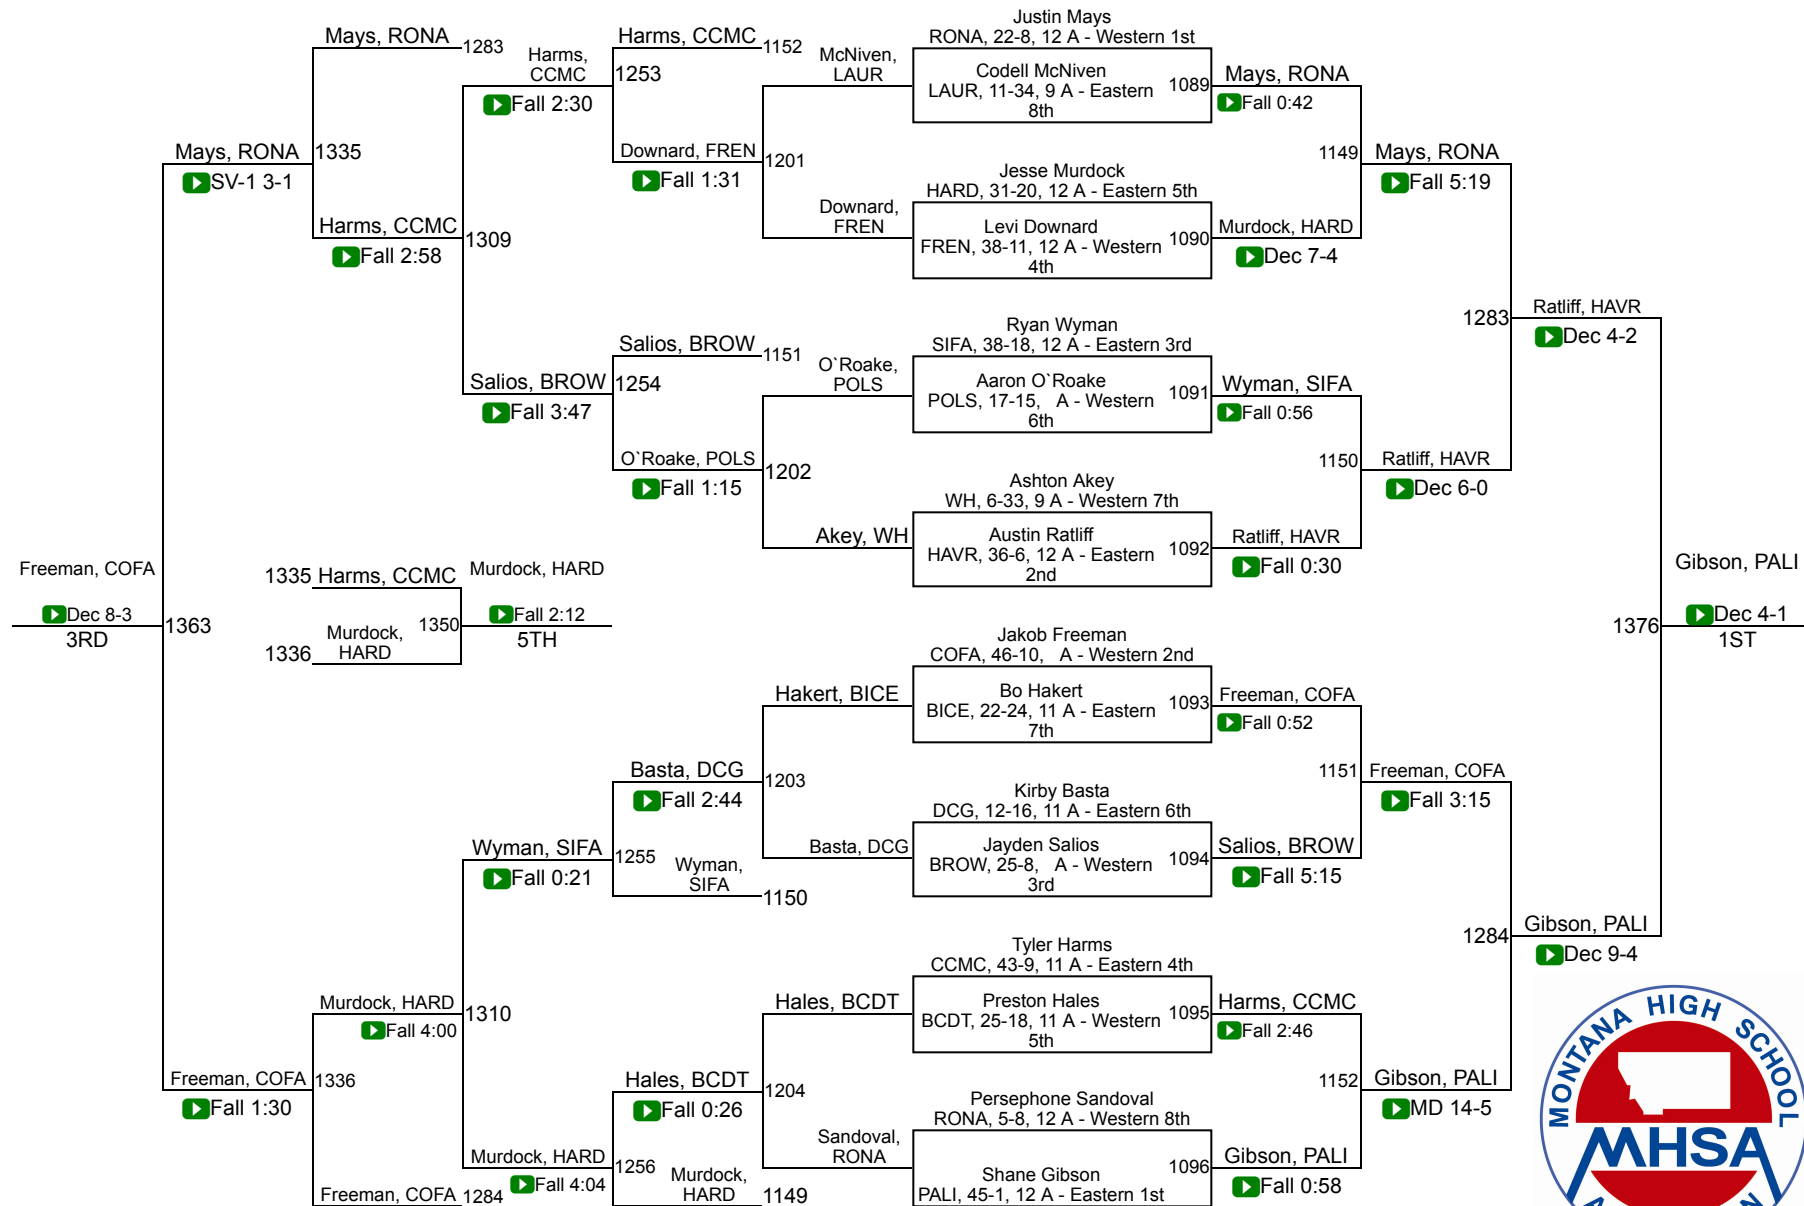

2019 MHSА State Wrestling Tournament
MetraPark – Billings, MT
February 8-9, 2019

Class A Team Scores

<u>Place</u>	<u>Team</u>	<u>Score</u>
1	Sidney / Fairview	310.5
2	Havre	170
3	Polson	128.5
	Frenchtown	126
	Columbia Falls	99
	Custer Co. (Miles City)	93.5
	Laurel	82.5
	Belgrade	82
	Fergus (Lewistown)	73.5
	Corvallis	71
	Browning	65
	Beaverhead Co. (Dillon) / Twin Bridges / Sheridan	63.5
	Hamilton / Darby	60.5
	Libby / Troy	58
	Dawson Co. (Glendive)	49
	Hardin	48
	Whitefish	47
	Ronan	39
	Park (Livingston)	35
	Billings Central	24
	Stevensville / Victor	14

2019 MHSА State Championships

A - 160

2019 MHSA State Championships

A - 170

2019 MHSА State Championships

A - 182

2019 MHSA State Championships

A - 205