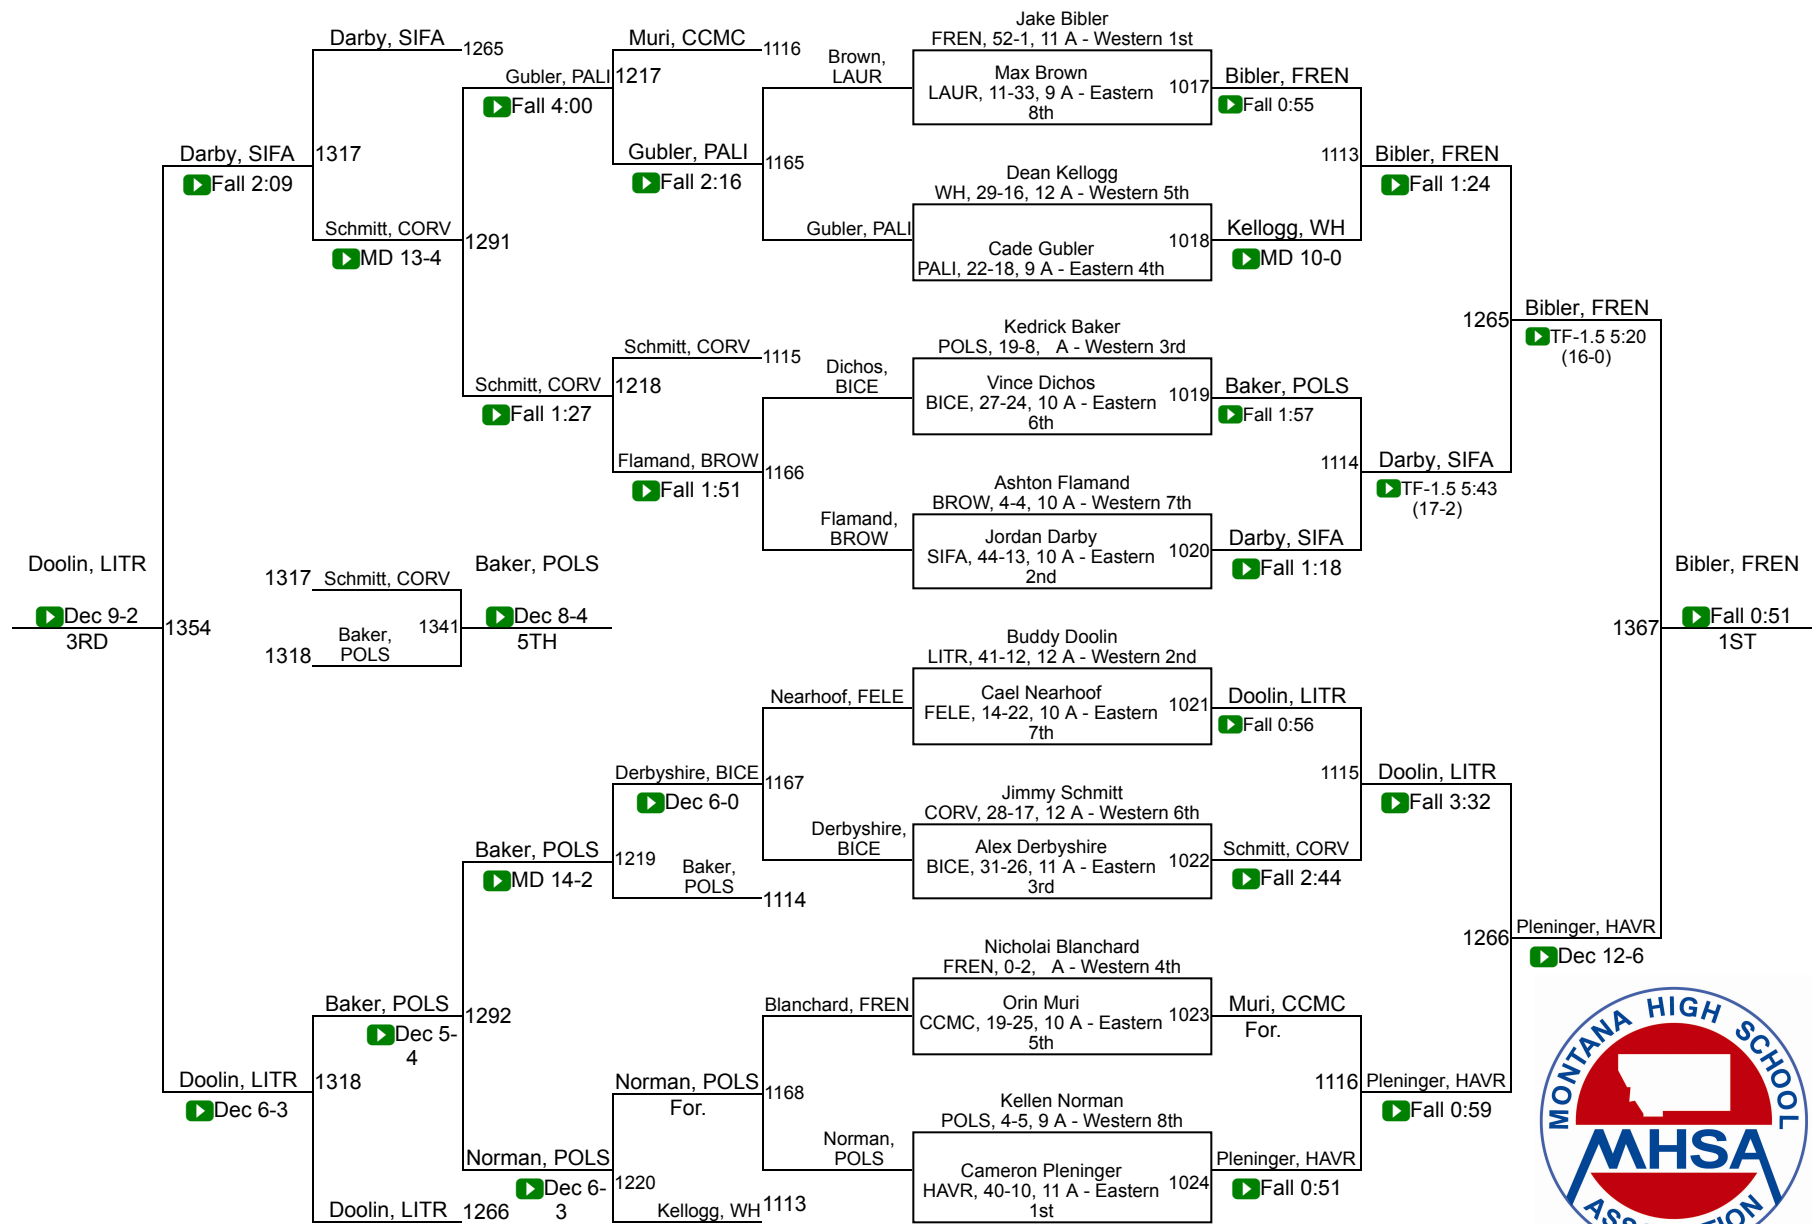

2019 MHSA State Championships

A - 120