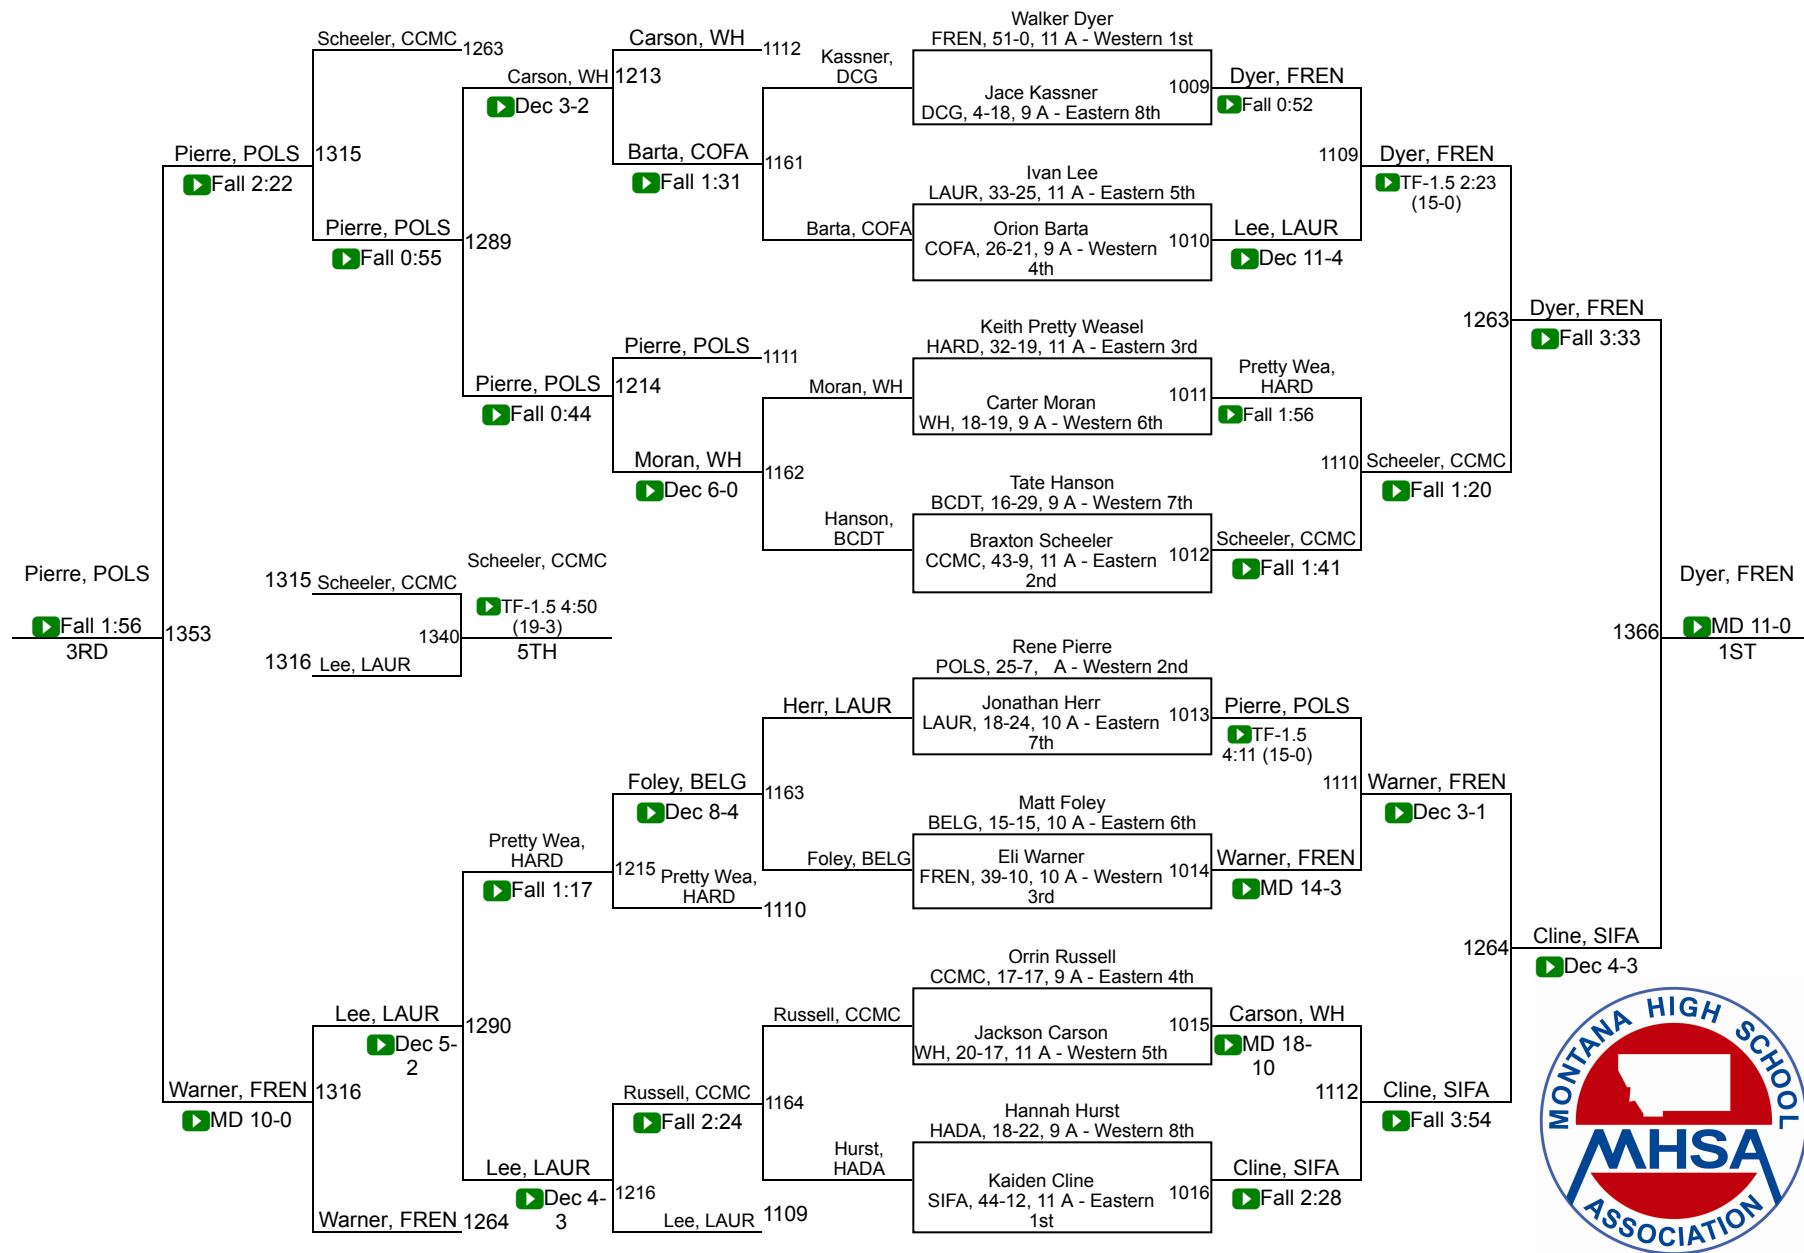

2019 MHSА State Championships

A - 113