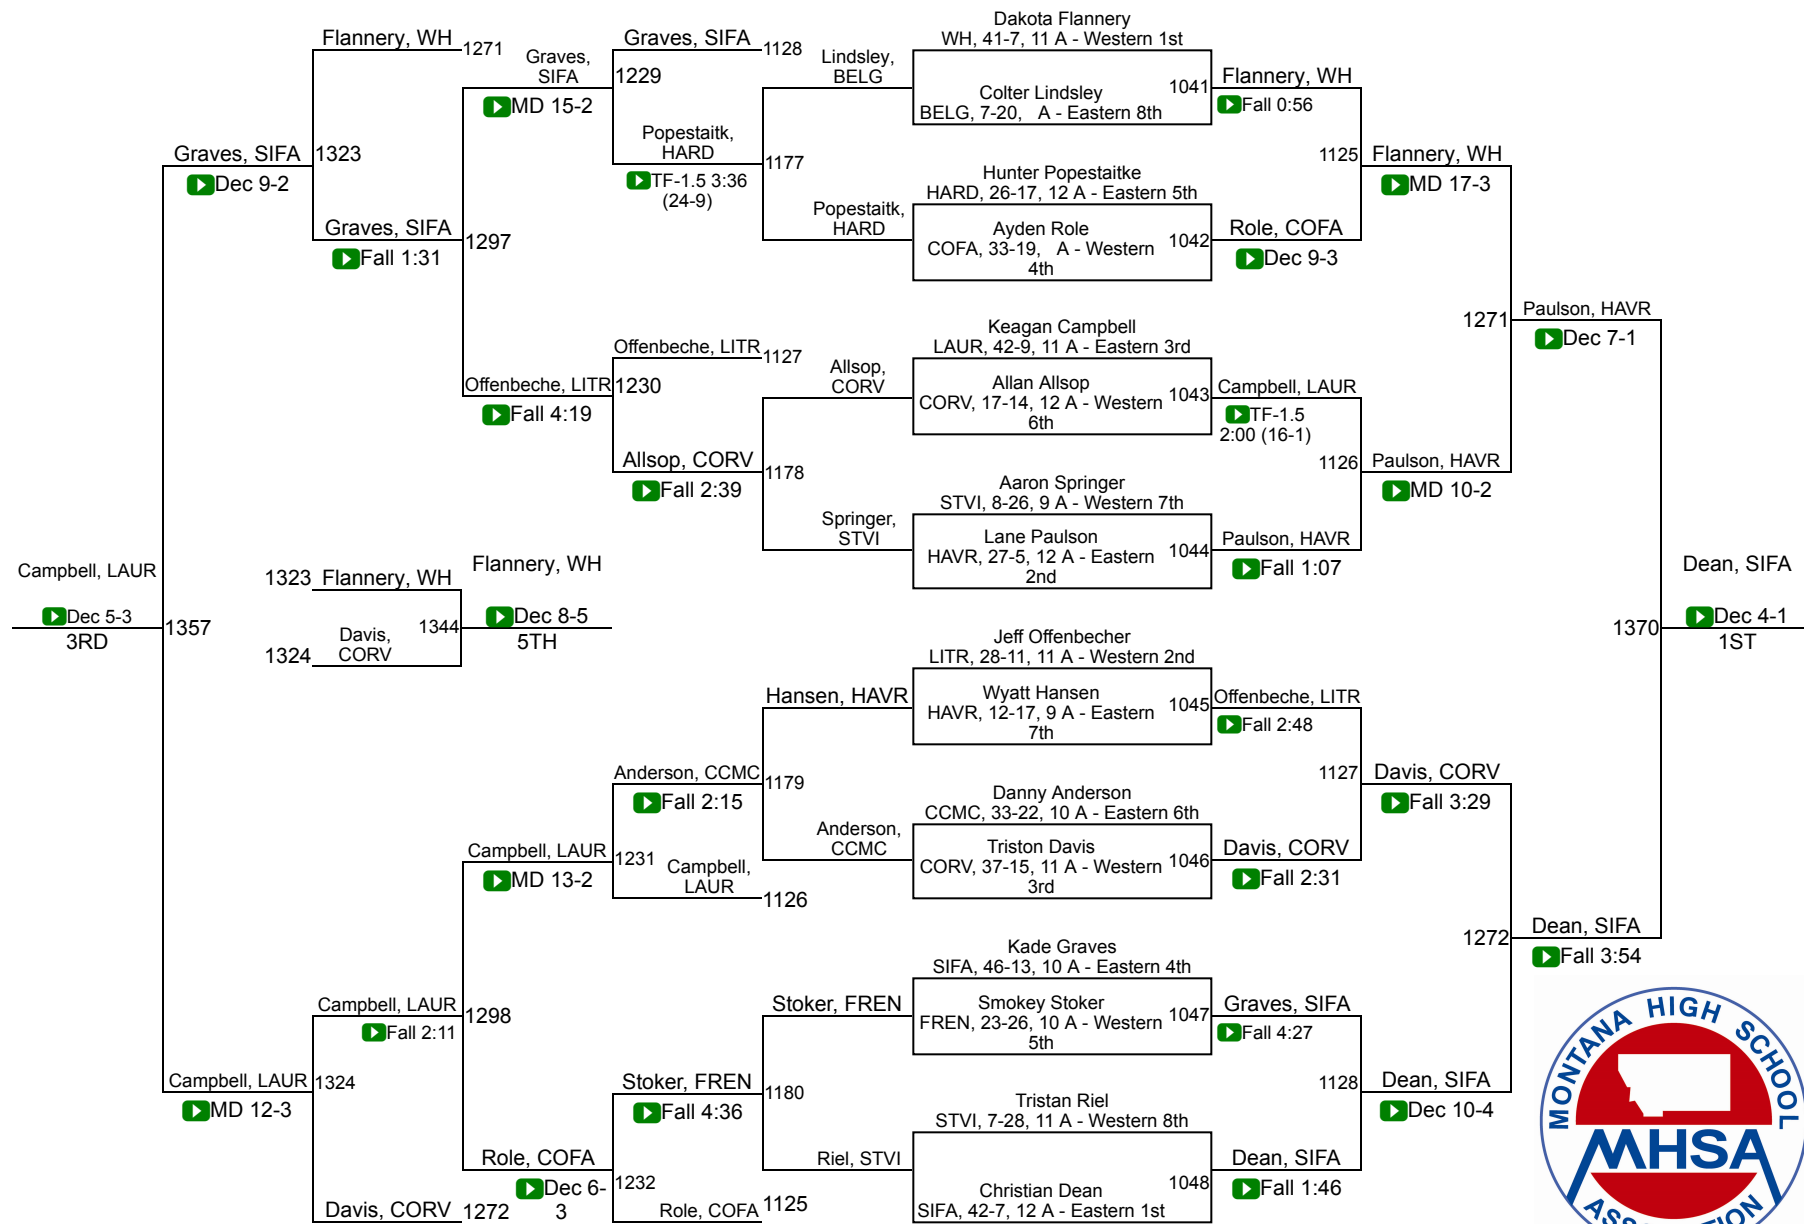

2019 MHSА State Championships

A - 138