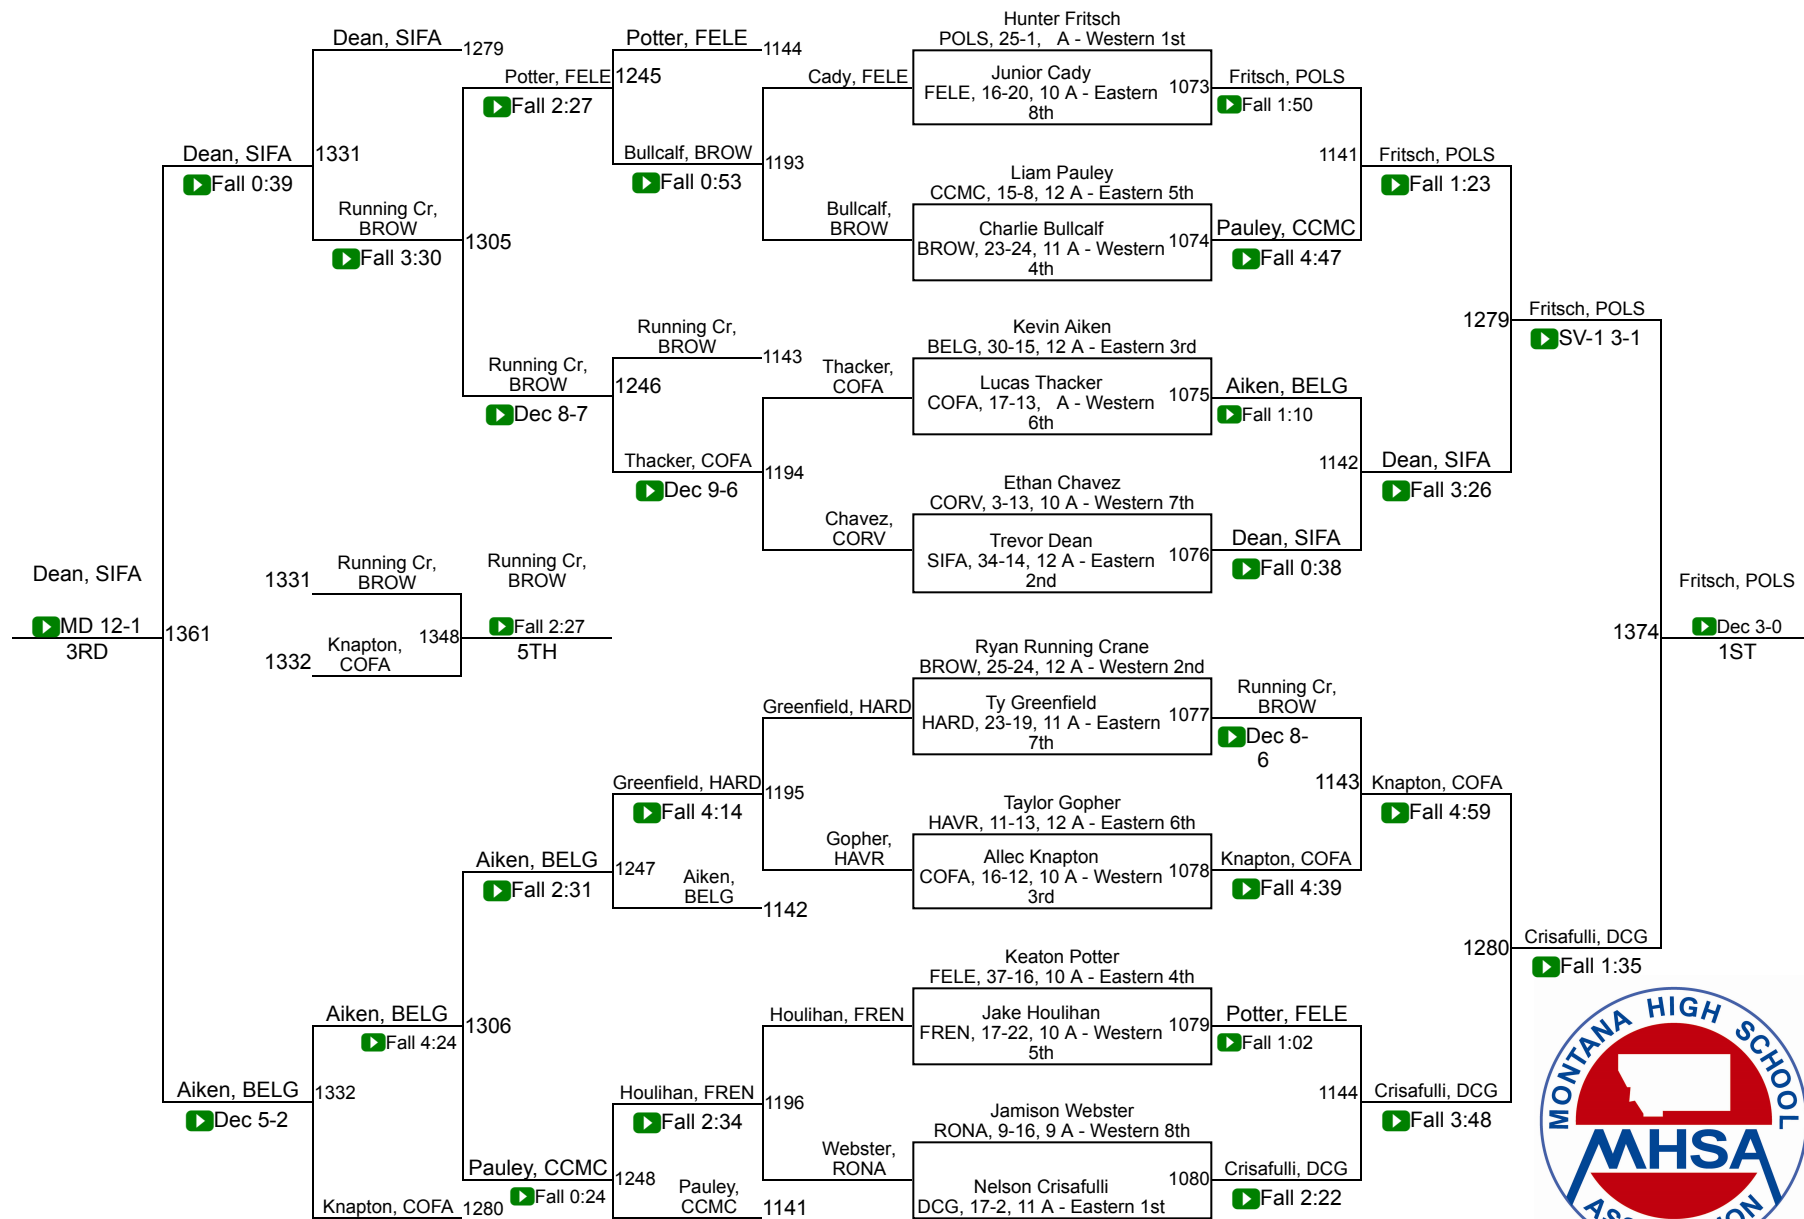

2019 MHSA State Championships

A - 170