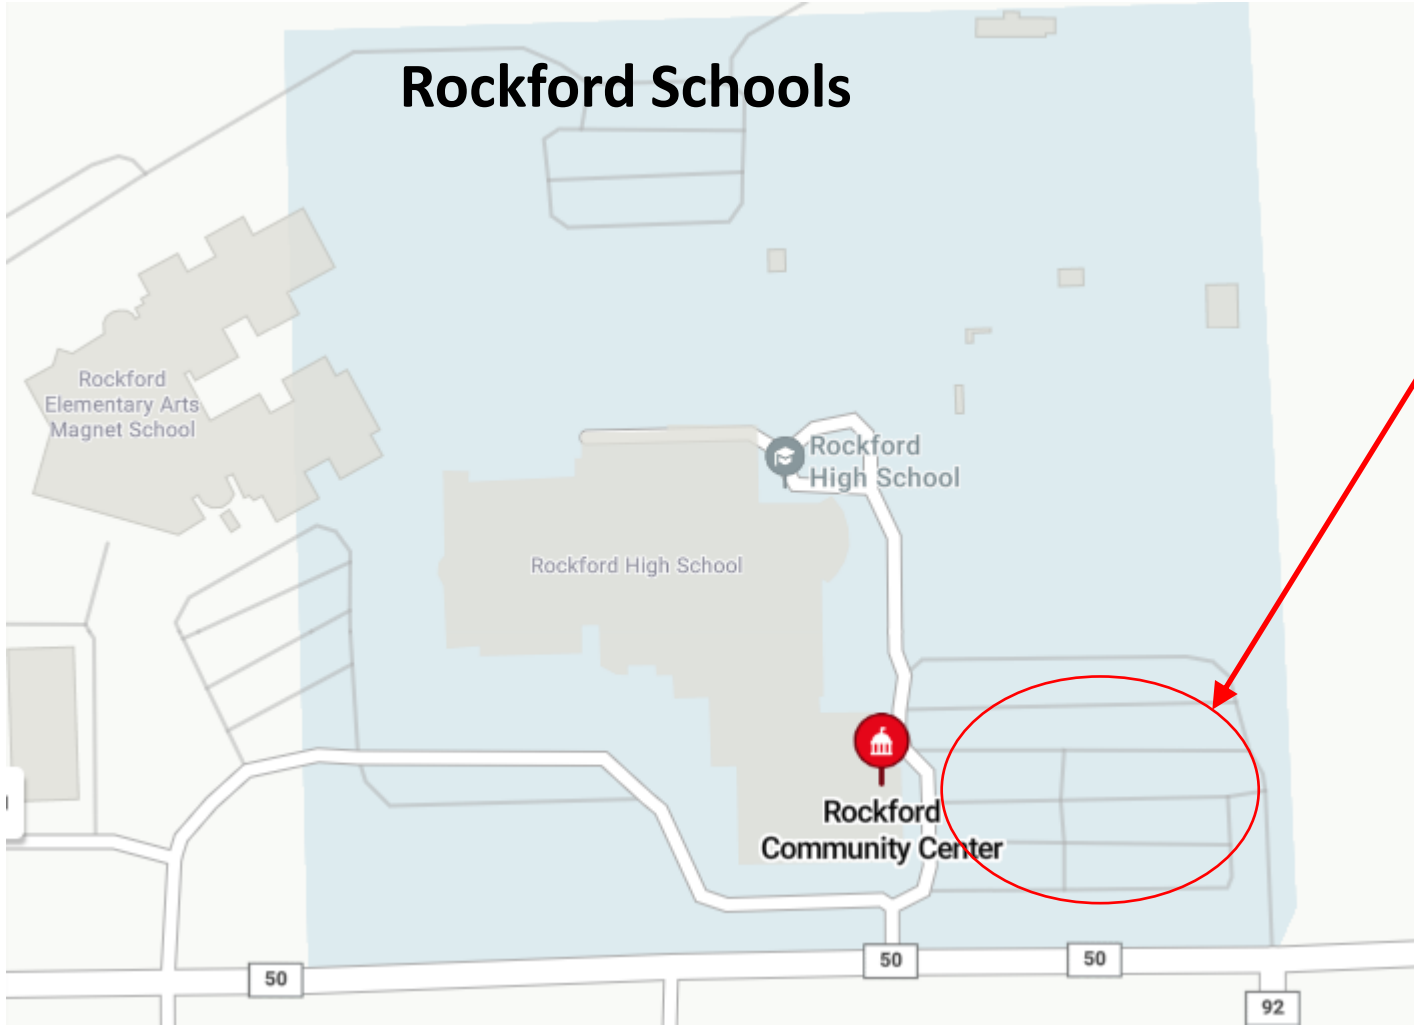

Orono Middle School – Parking Lot K & Entrance  
800 Old Crystal Bay Rd N  
Long Lake, MN 55356  
**Courts: OMS-1 & OMS-2**  
[MAP](#)

Orono High School – Parking Lot D & Entrance  
795 Old Crystal Bay Rd N  
Long Lake, MN 55356  
**Courts: OHS-1 & OHS-2**  
[MAP](#)

Orono Activity Center – Parking Lot D & Entrance  
795 Old Crystal Bay Rd N  
Long Lake, MN 55356  
**Courts: OAC-3, OAC-4, OAC-5, OAC-6, OAC-7**  
[MAP](#)

Orono Intermediate School – Parking Lot F & Entrance  
685 Old Crystal Bay Rd N  
Long Lake, MN 55356  
**Courts: OIS-1**  
[MAP](#)

## Rockford Schools

Rockford Community Center

7600 County Rd 50

Rockford, MN 55373

Courts: RCC-1, RCC-2, RCC-3

[MAP](#)