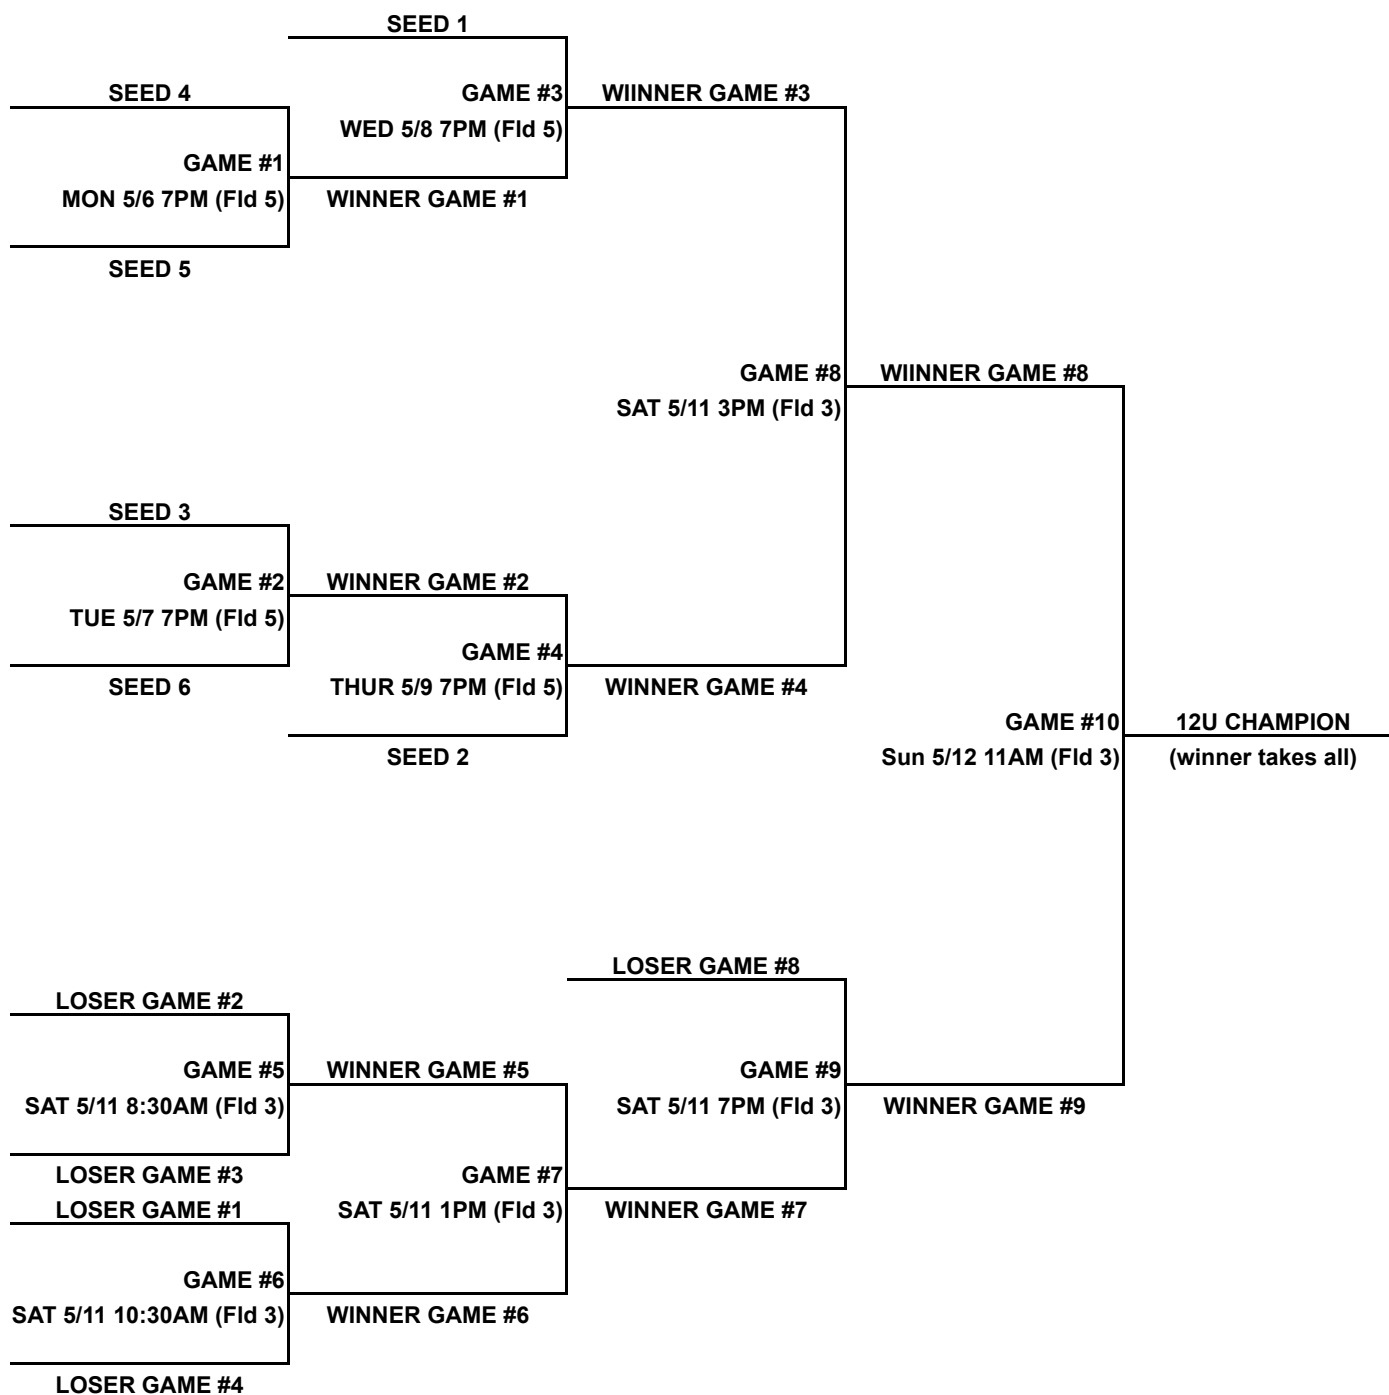

12U LAYBS Softball Championship Tournament 2019

TOURNAMENT RULES

- 1) Higher seed is the Home Team throughout
- 2) Double-elimination is in effect EXCEPT for the championship game, which is winner-takes-all
- 3) Time limit is 1 hr 30 min "No New Inning", 1 hr 45 min "Drop Dead" (except for Championship Game -- see Rule #8 below)
- 4) Tiebreaker rules in effect if tied after 7 innings or if tied when time expires (whichever comes first)
- 5) 4-run rule is in effect innings 1-3, unlimited runs beginning in the 4th inning
- 6) ASA run ahead rule (mercy rule) in effect: 12 after 4 innings, 8 after 5 innings, etc.
- 7) Unlimited innings per pitcher
- 8) Championship game is untimed and will go full 7 innings (unless run ahead rule or tied after 7 innings)