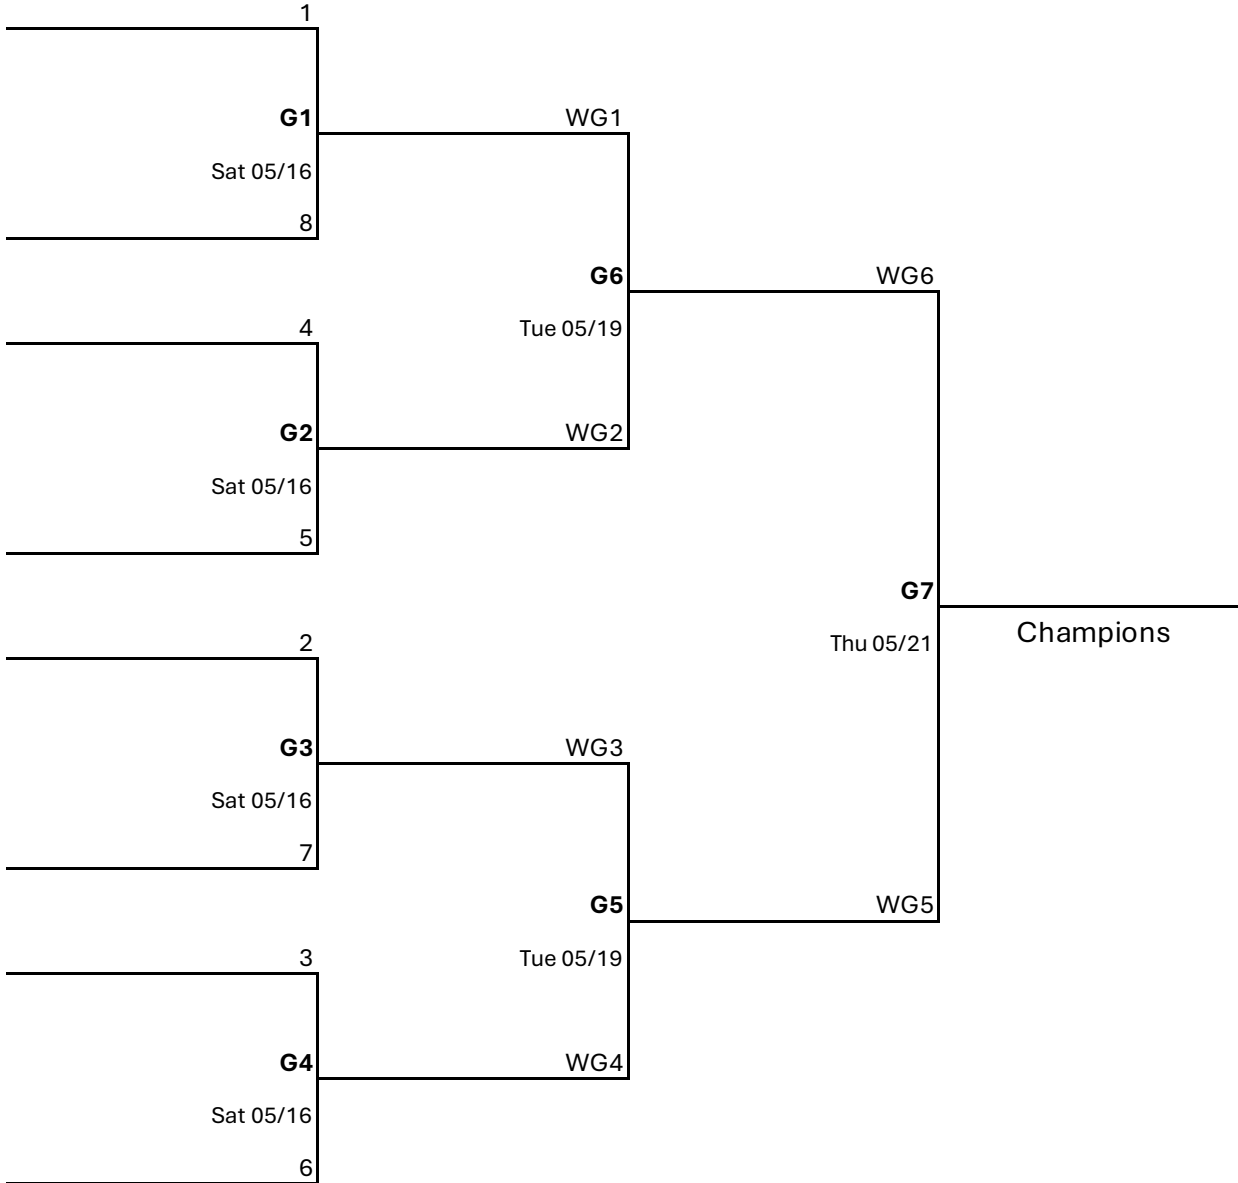

# 14u Playoffs

**SATURDAY GAMES:** 9:00 AM, 11:00 AM, 1:15 PM, 3:15 PM  
**MONDAY GAMES:** 6:00 PM, 8:00 PM  
**CHAMPIONSHIP GAME:** 6:30 PM