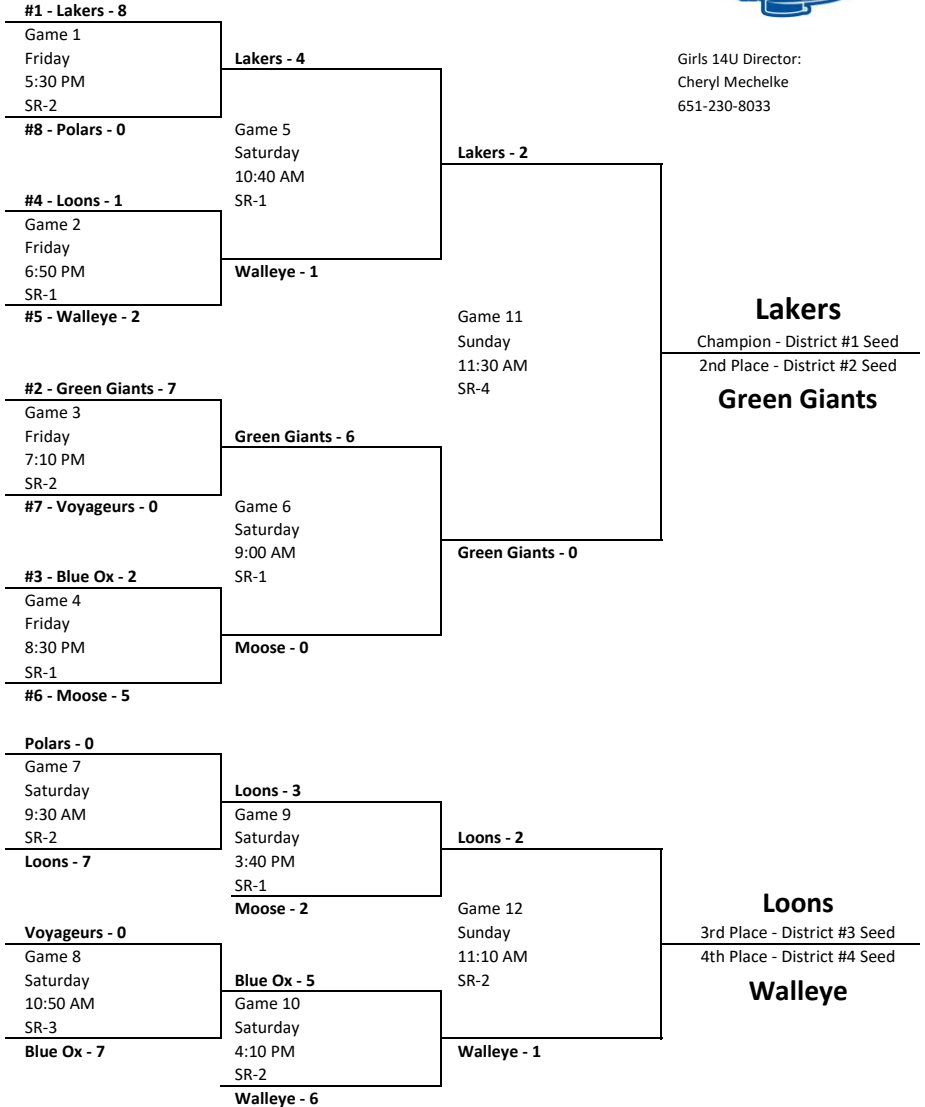

2021 Girls 14U Tier I League Playoffs

October 1-3, 2021

Schwan Super Rink, Blaine MN

Top 4 teams advance to MN District Playoff

Girls 14U Director:
Cheryl Mechelke
651-230-8033

SPECIAL THANKS TO TIER I LEAGUE PARTNERS: