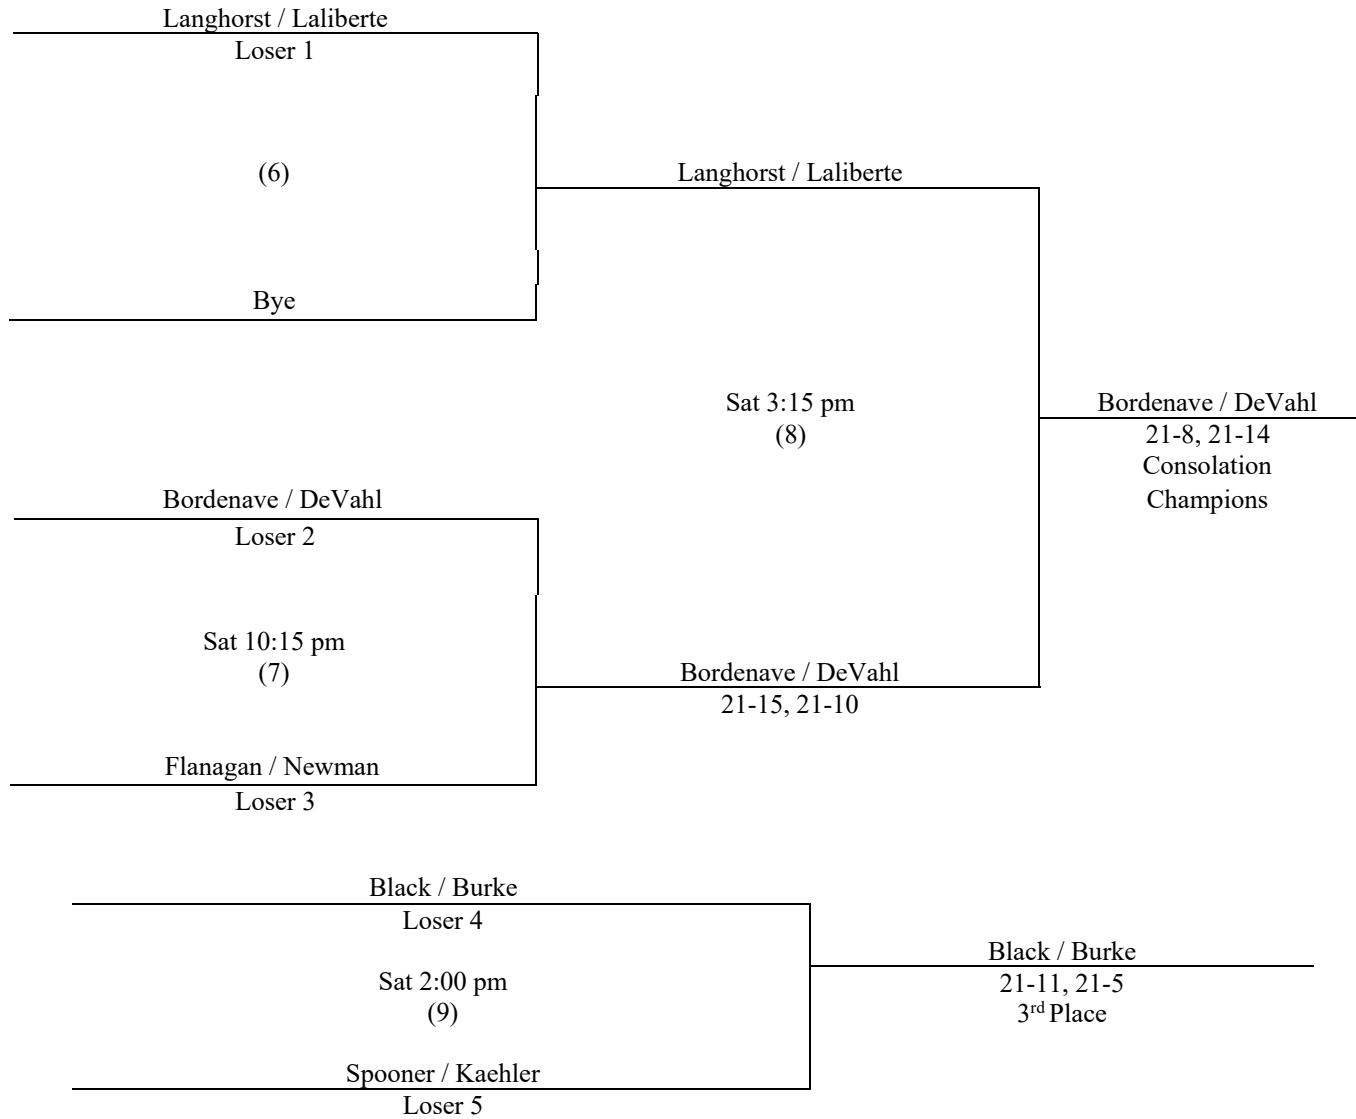

2019 Winter Carnival Handball Doubles

February 8 - 9, 2019 LA Fitness

Henry & Lena Doubles (130+)

2019 Winter Carnival Handball Doubles

February 8 - 9, 2019 LA Fitness

Lars & Gertrude (140+)

Team		Wins	Losses	Place
Team #1	Gary Rohrer / Larry Larson	3		1st
Team #2	Greg Taylor / Brian Mahaffy	2	1	2nd
Team #3	Rich Ryan / Ed Simonet	1	2	3rd
Team #4	Mike Erdmanczyk / Bob Goff		3	4th

Game #	Teams	Time	Scores
1	① vs 4	Fri, 5:00 pm	21-2, 21-5
2	② vs 3	Fri, 5:00 pm	21-5, 21-7
3	① vs 3	Sat, 11:30 am	21-8, 21-4
4	② vs 4	Sat, 11:30 am	21-8, 21-7
5	① vs 2	Sat, 2:00 pm	21-15, 8-21, 11-9
6	③ vs 4	Sat, 2:00 pm	18-21, 21-10, 11-0