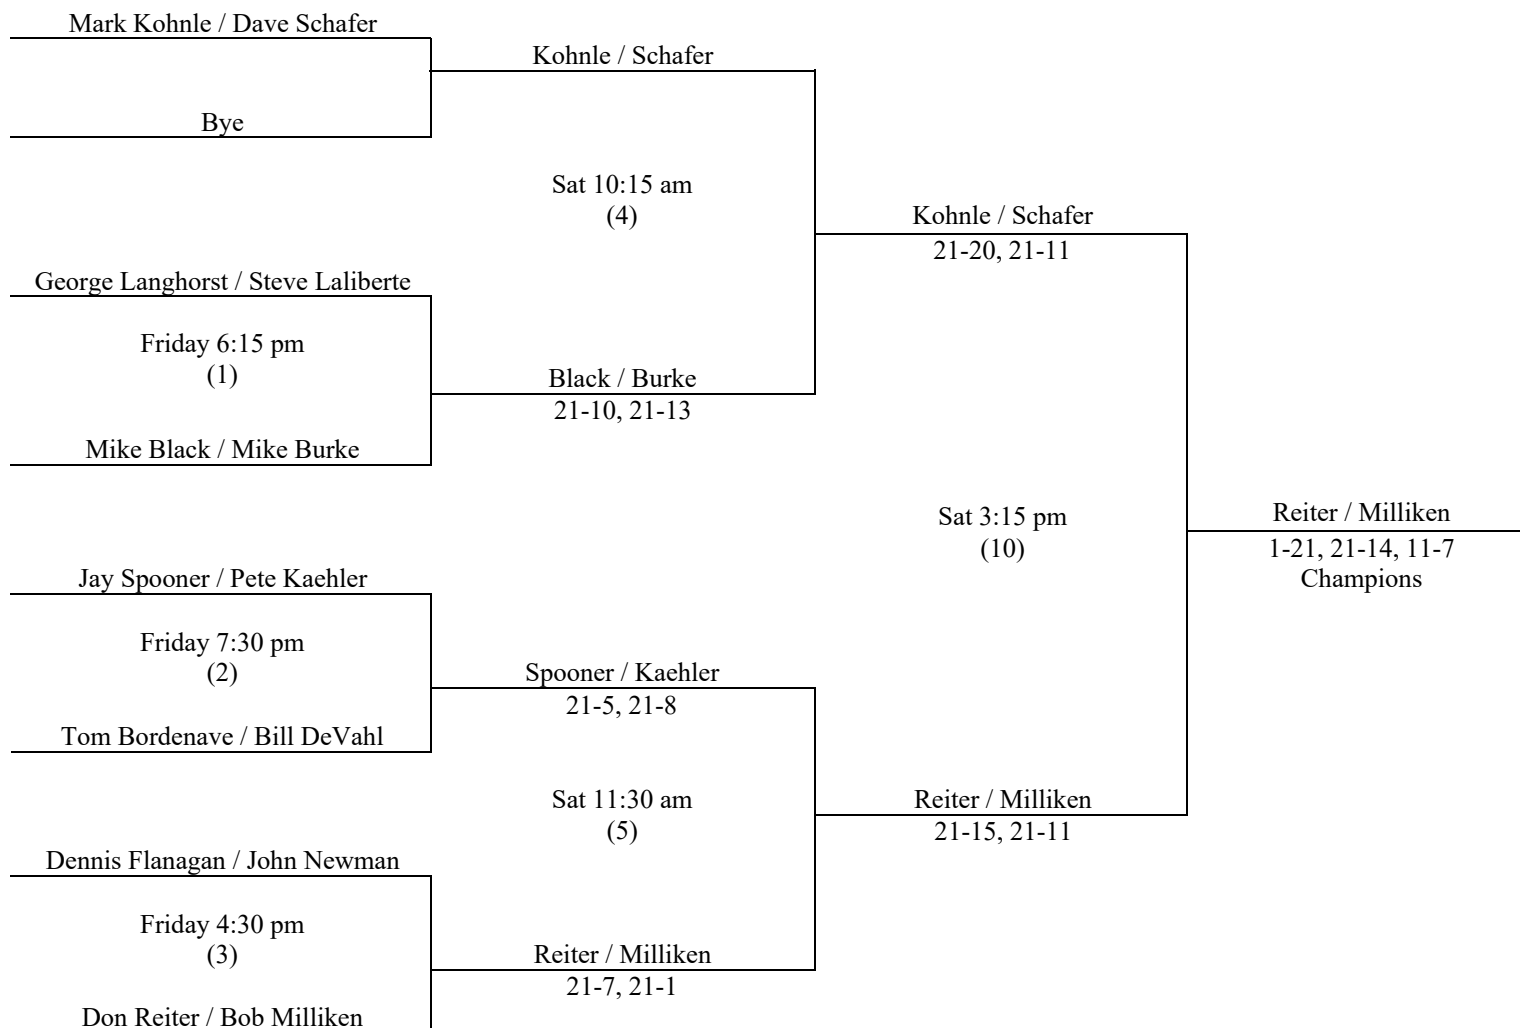

2019 Winter Carnival Handball Doubles

February 8 - 9, 2019 LA Fitness

Henry & Lena Doubles (130+)