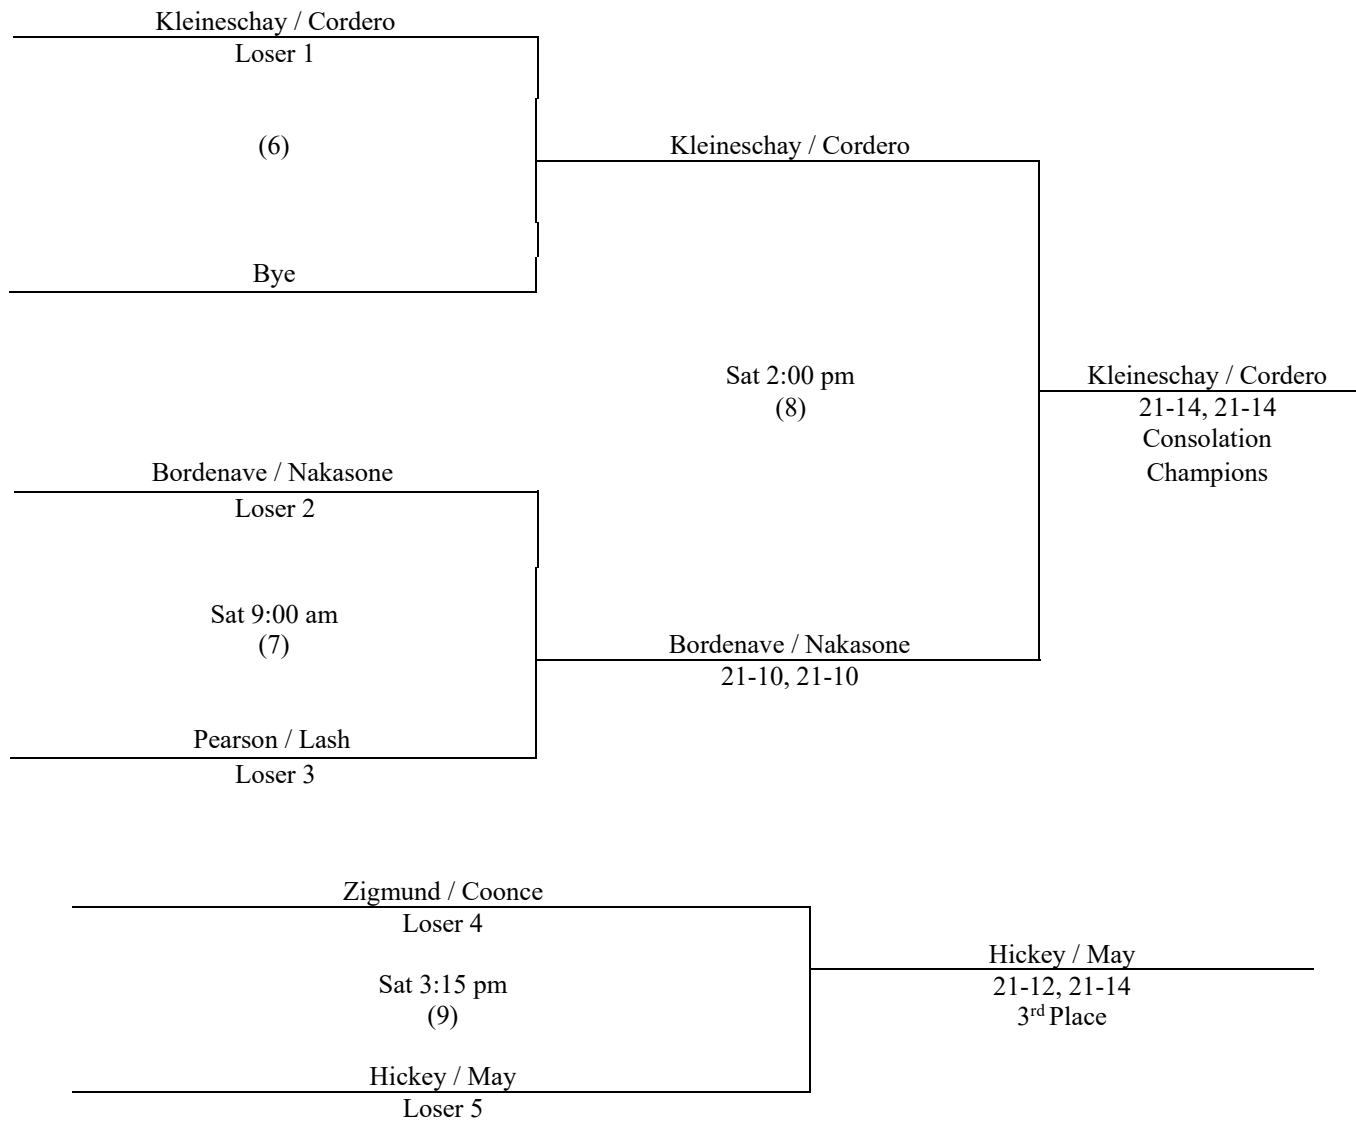

2019 Winter Carnival Handball Doubles

February 8 - 9, 2019 LA Fitness

Sven & Dorothy Doubles (120+)