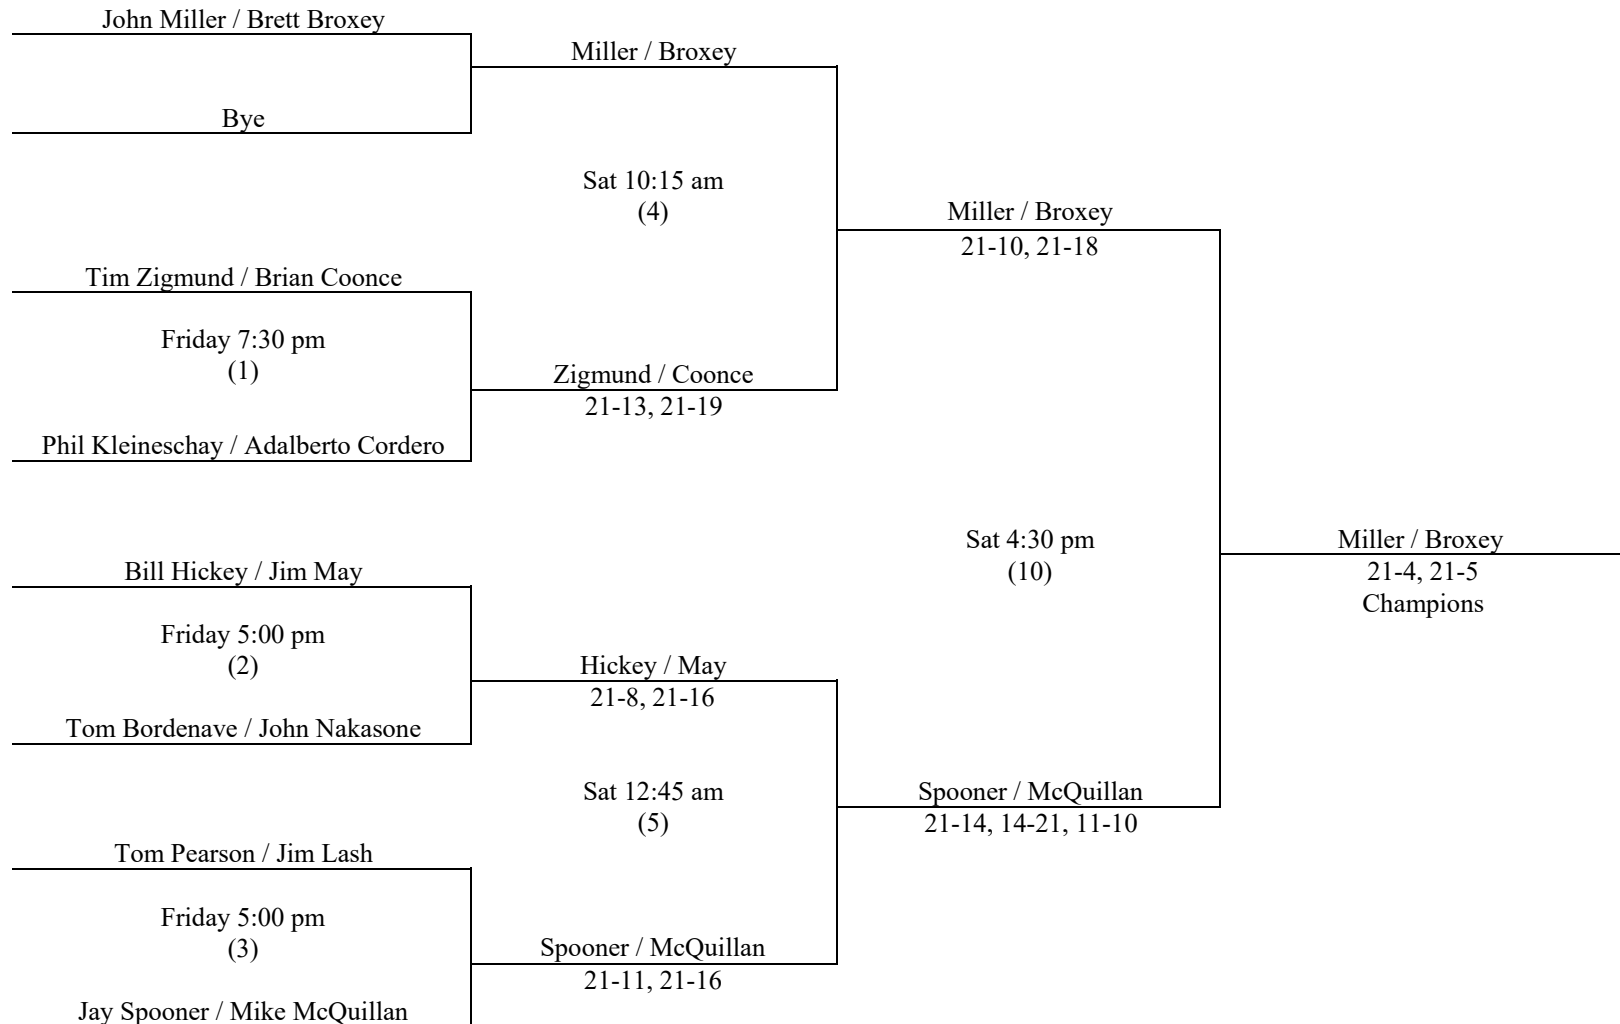

2019 Winter Carnival Handball Doubles

February 8 - 9, 2019 LA Fitness

Open Doubles

2019 Winter Carnival Handball Doubles

February 8 - 9, 2019 LA Fitness

Open Doubles

2019 Winter Carnival Handball Doubles

February 8 - 9, 2019 LA Fitness

Youngster A/B Doubles

2019 Winter Carnival Handball Doubles

February 8 - 9, 2019 LA Fitness

Youngster A/B Doubles

2019 Winter Carnival Handball Doubles

February 8 - 9, 2019 LA Fitness

Sven & Dorothy Doubles (120+)

2019 Winter Carnival Handball Doubles

February 8 - 9, 2019 LA Fitness

Sven & Dorothy Doubles (120+)

2019 Winter Carnival Handball Doubles

February 8 - 9, 2019 LA Fitness

Henry & Lena Doubles (130+)

2019 Winter Carnival Handball Doubles