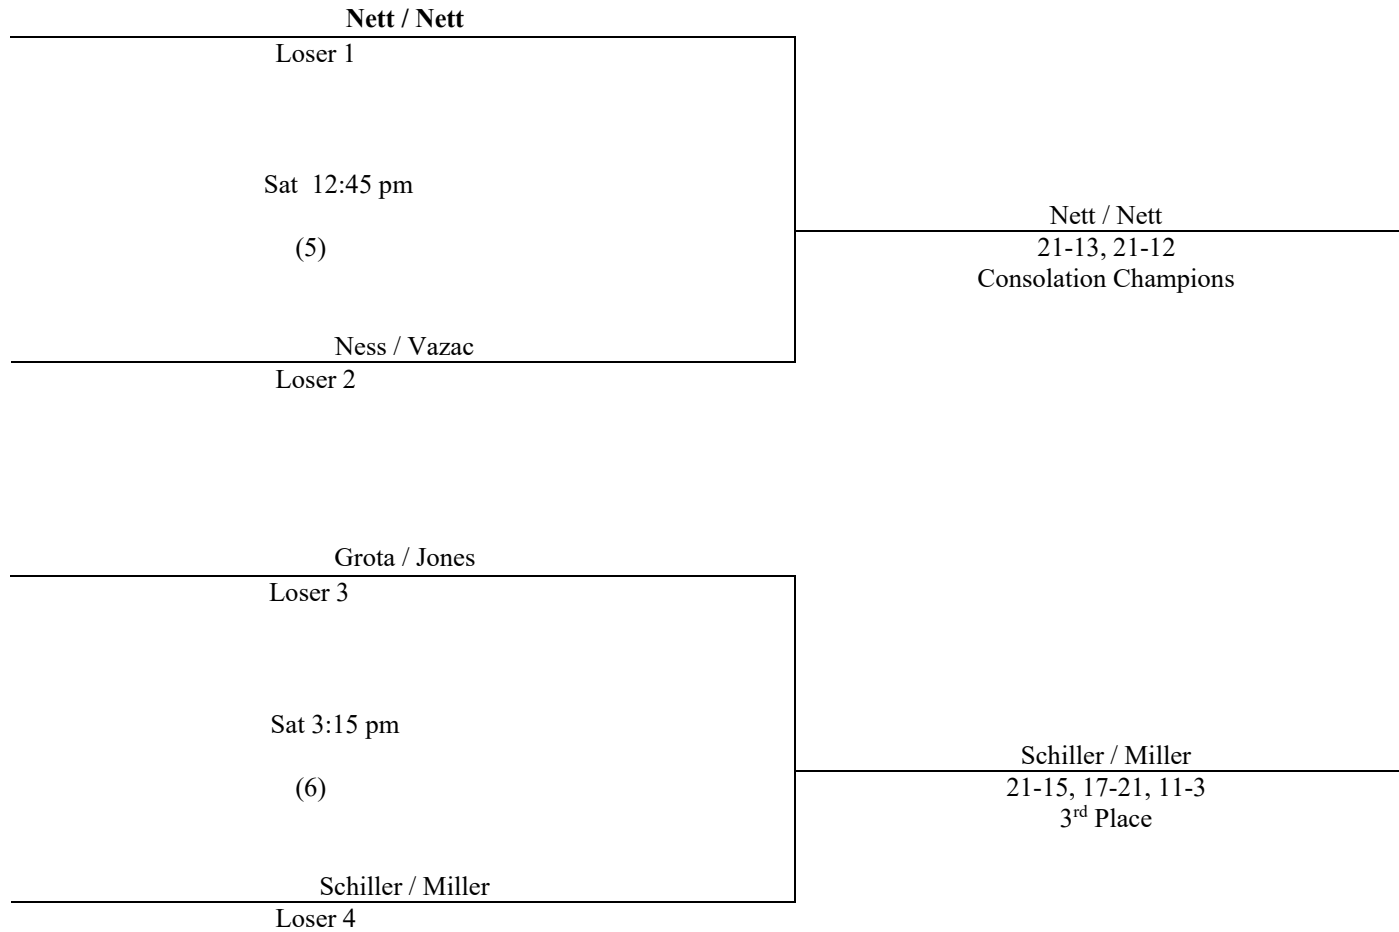

2019 Winter Carnival Handball Doubles

February 8 - 9, 2019 LA Fitness

Open Doubles

2019 Winter Carnival Handball Doubles

February 8 - 9, 2019 LA Fitness

Open Doubles

2019 Winter Carnival Handball Doubles

February 8 - 9, 2019 LA Fitness