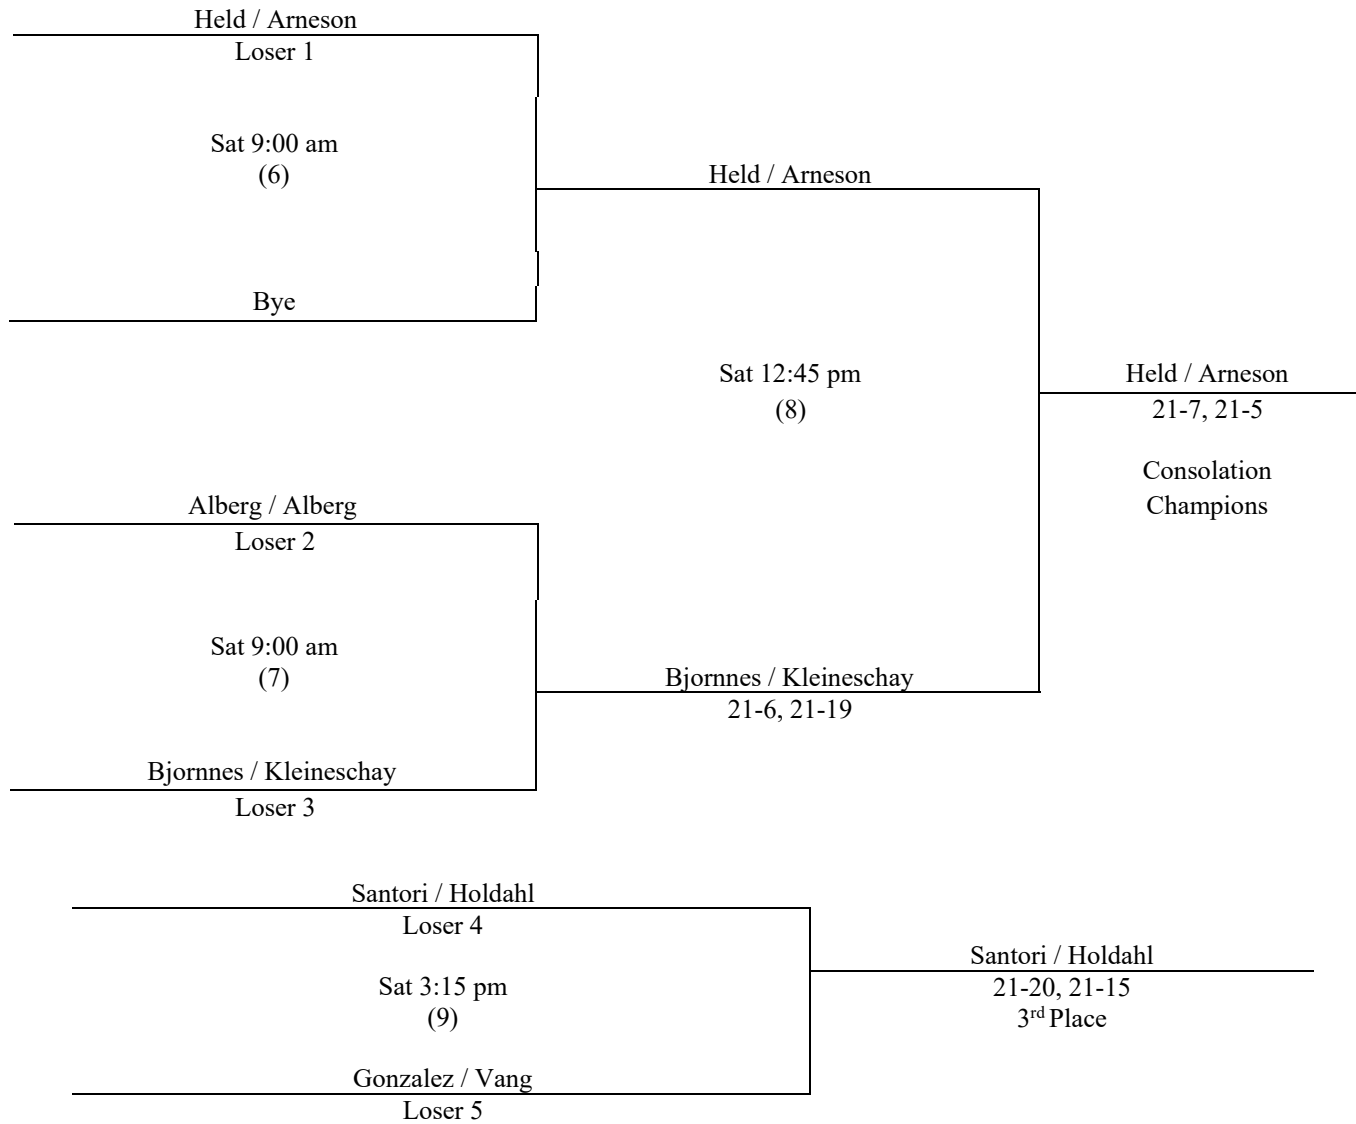

2019 Winter Carnival Handball Doubles

February 8 - 9, 2019 LA Fitness

Youngster A/B Doubles