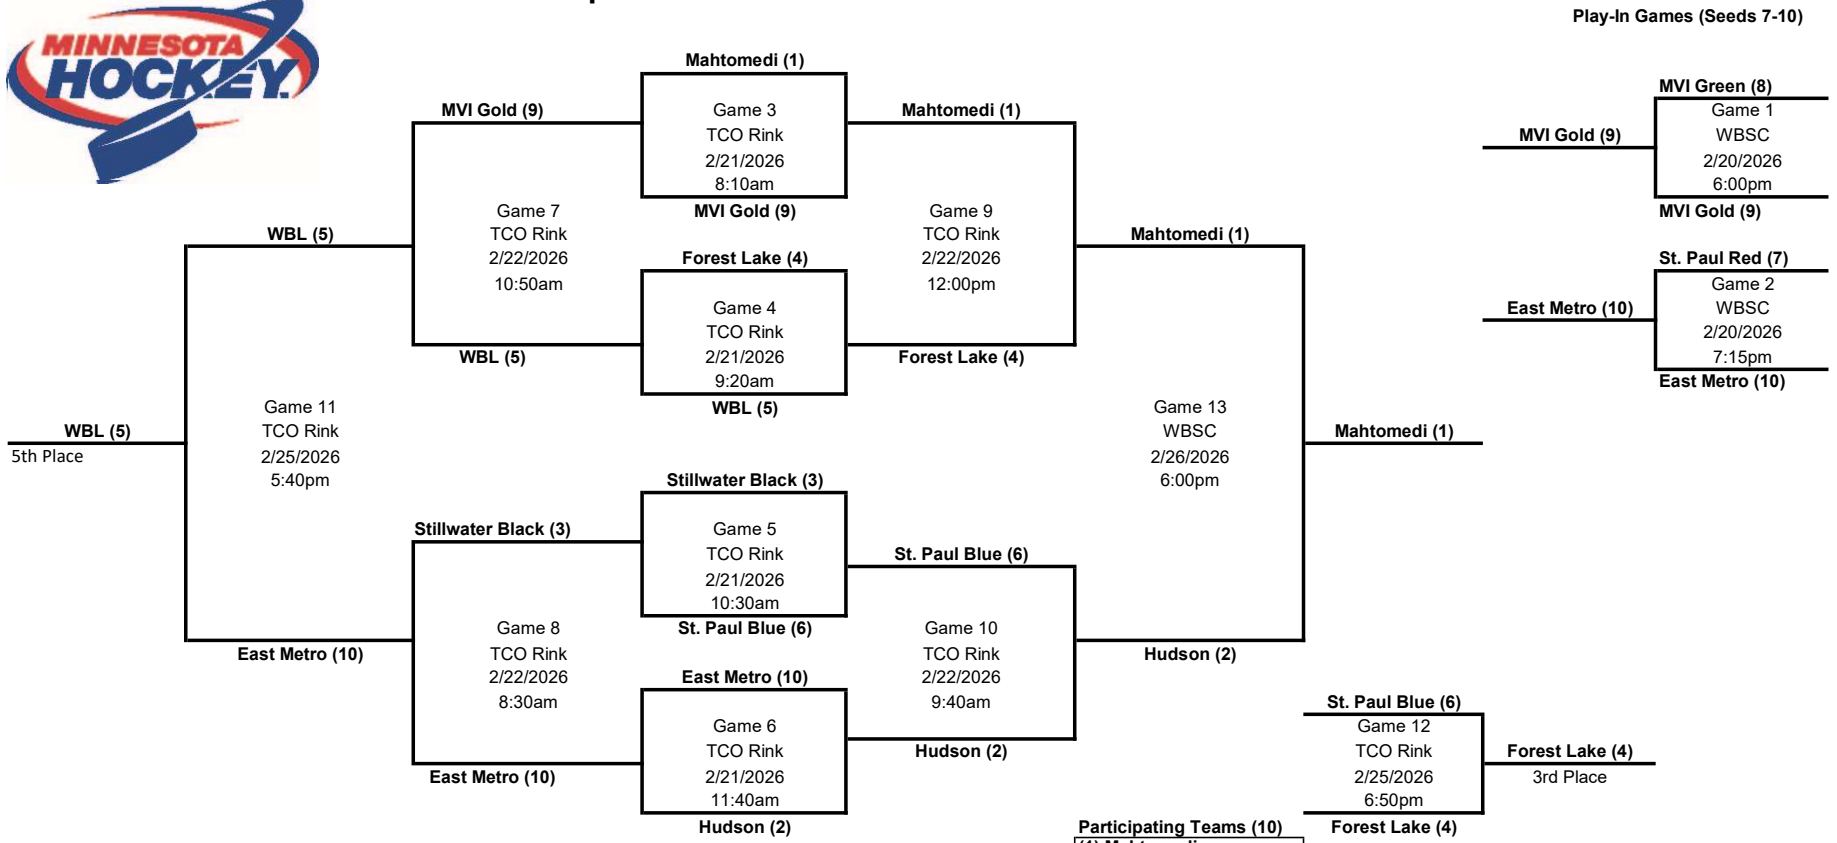

# 2026 District 2 Squirt B2 Year-End Tournament Bracket

- Participating Teams (10)**
- (1) Mahtomedi
  - (2) Hudson
  - (3) Stillwater Black
  - (4) Forest Lake
  - (5) WBL
  - (6) St Paul Blue
  - (7) St Paul Red
  - (8) MVI Green
  - (9) MVI Gold
  - (10) East Metro

Higher Seed is Home Team and Wears White/Light Colored Jerseys

Hosted by White Bear Lake  
**TCO Rink**  
 1490 County Rd E East, Vadnais Heights MN 55110

**White Bear Lake Sports Center (WBSC)**  
 1328 Hwy 96 E, White Bear Lake MN 55110

Info for hosting association ice scheduler:  
 13 Games (60 minutes each)