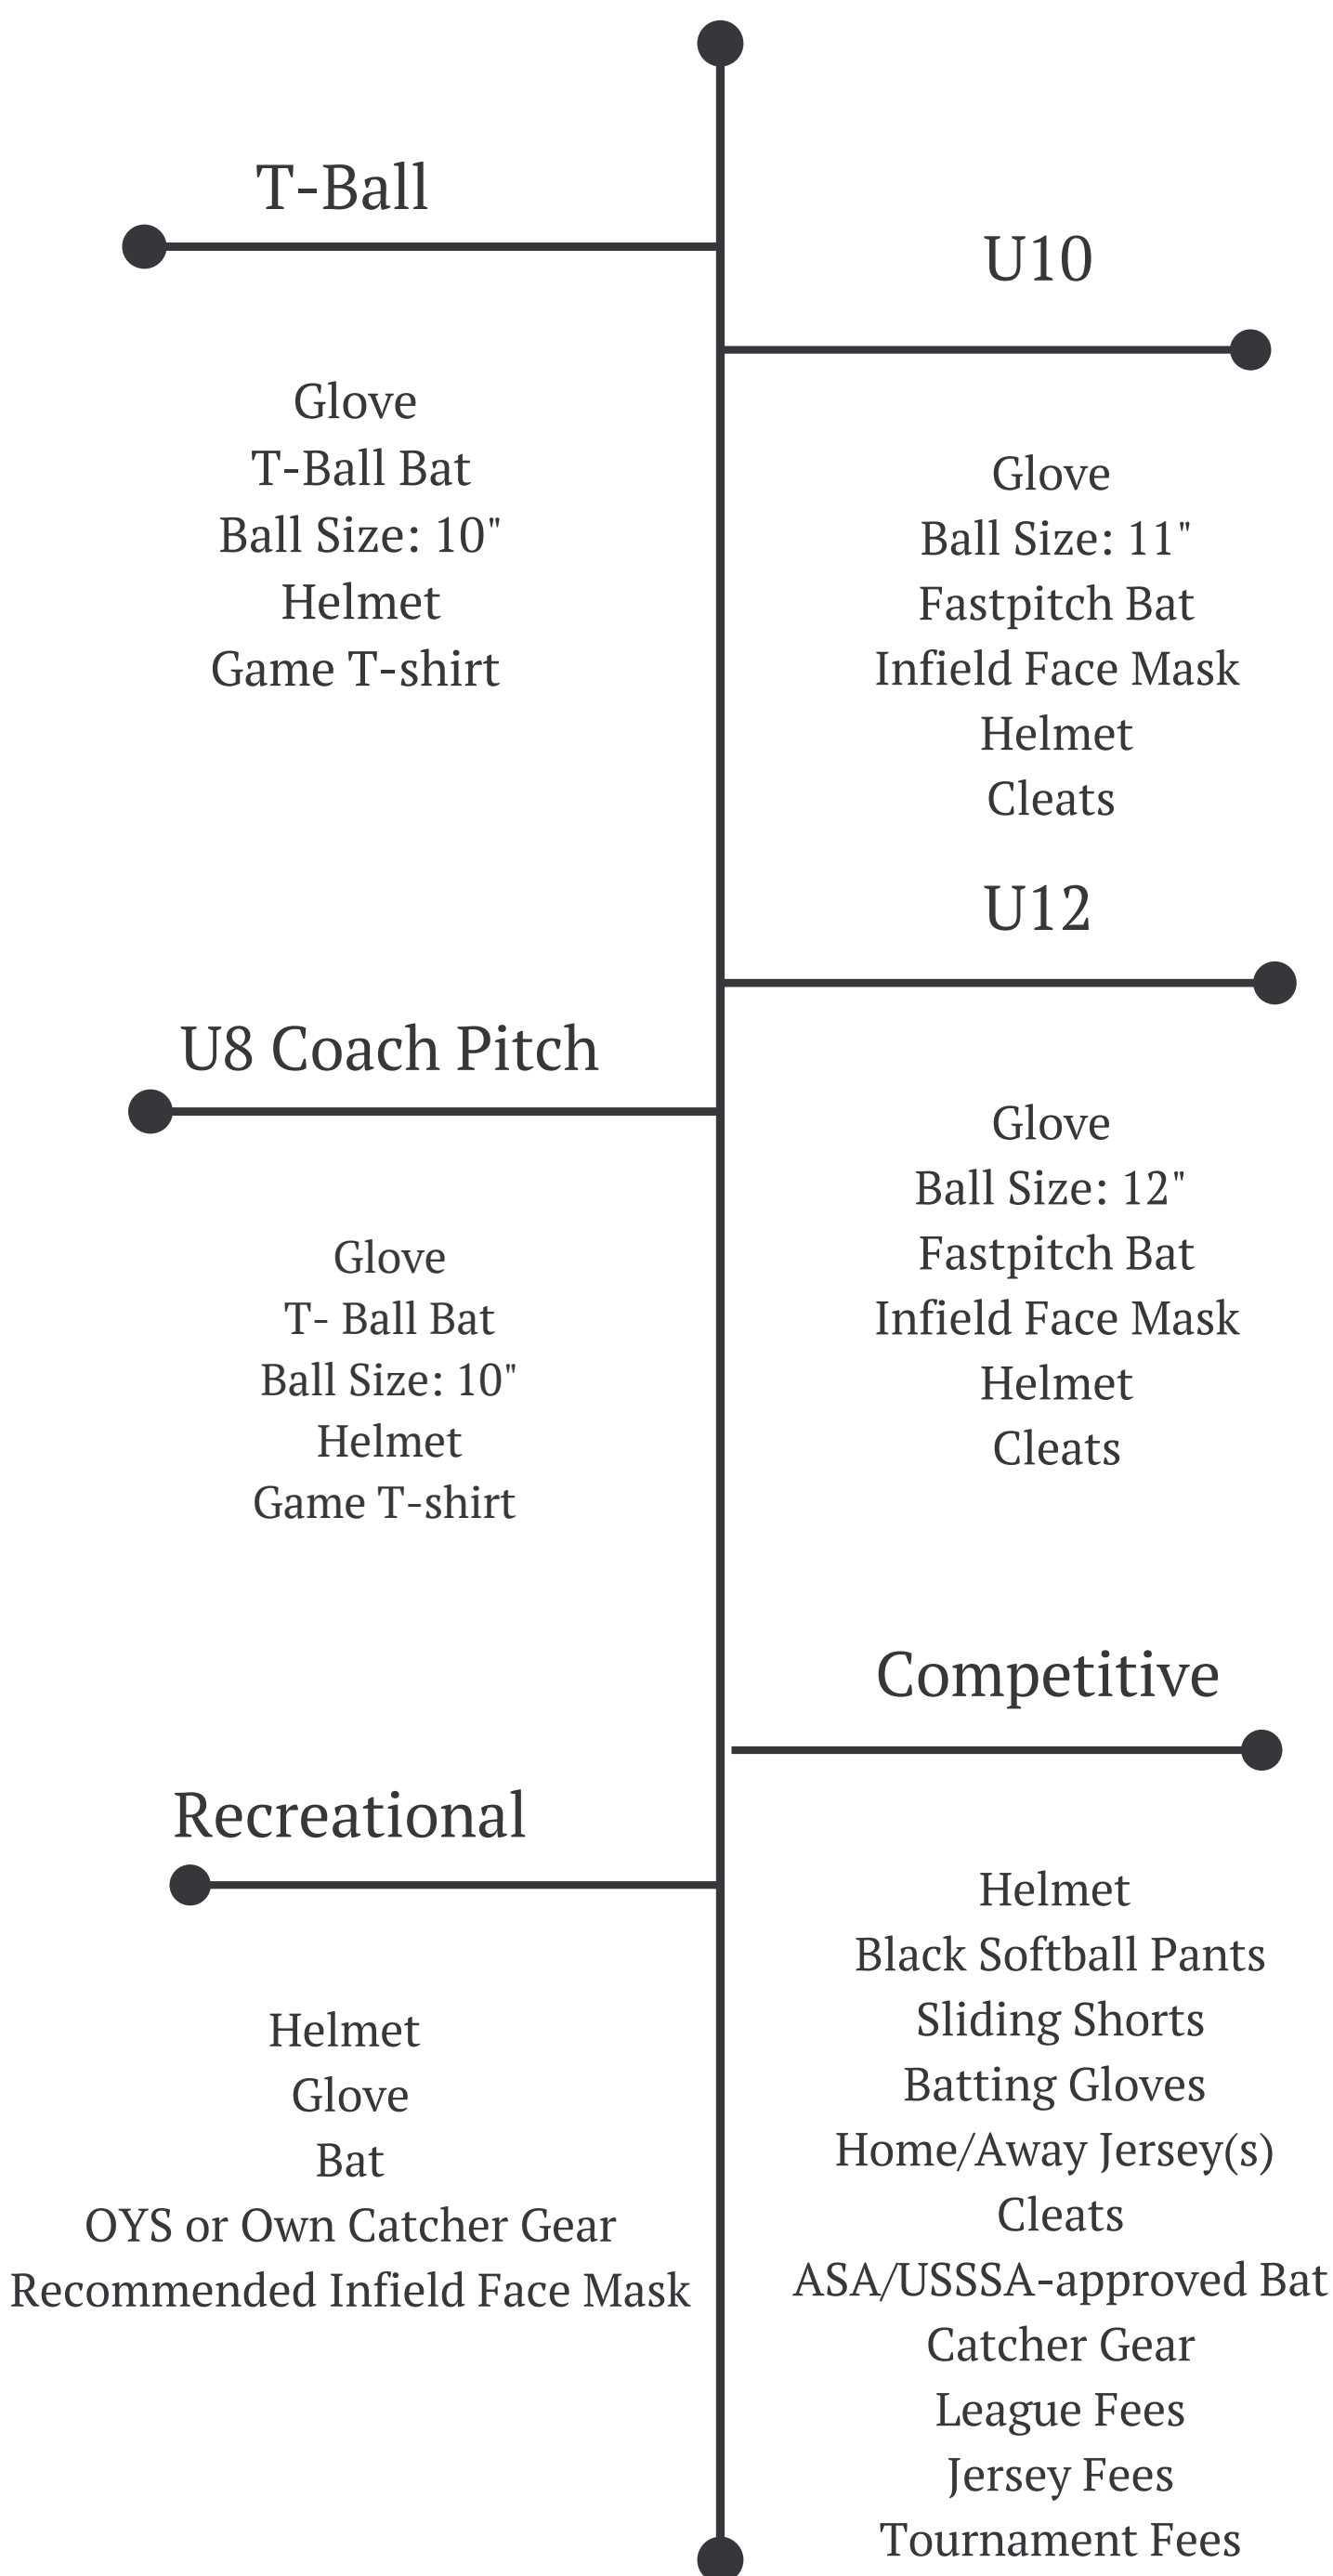

# WHAT I NEED TO PLAY SOFTBALL

**Read Equipment Tips :** [oregonyouthsoftball.com/overview](http://oregonyouthsoftball.com/overview)

**Glove Size Guide:** [softball.com/glove-sizing-guide](http://softball.com/glove-sizing-guide)

**Bat Size Guide:** [justbats.com/buying-guides/softball-bats/fastpitch/](http://justbats.com/buying-guides/softball-bats/fastpitch/)

**TIP:** Buy used gear like helmets, face masks, & pants from older players on the Facebook page: [used equipment for Oregon fastpitch softball](#)