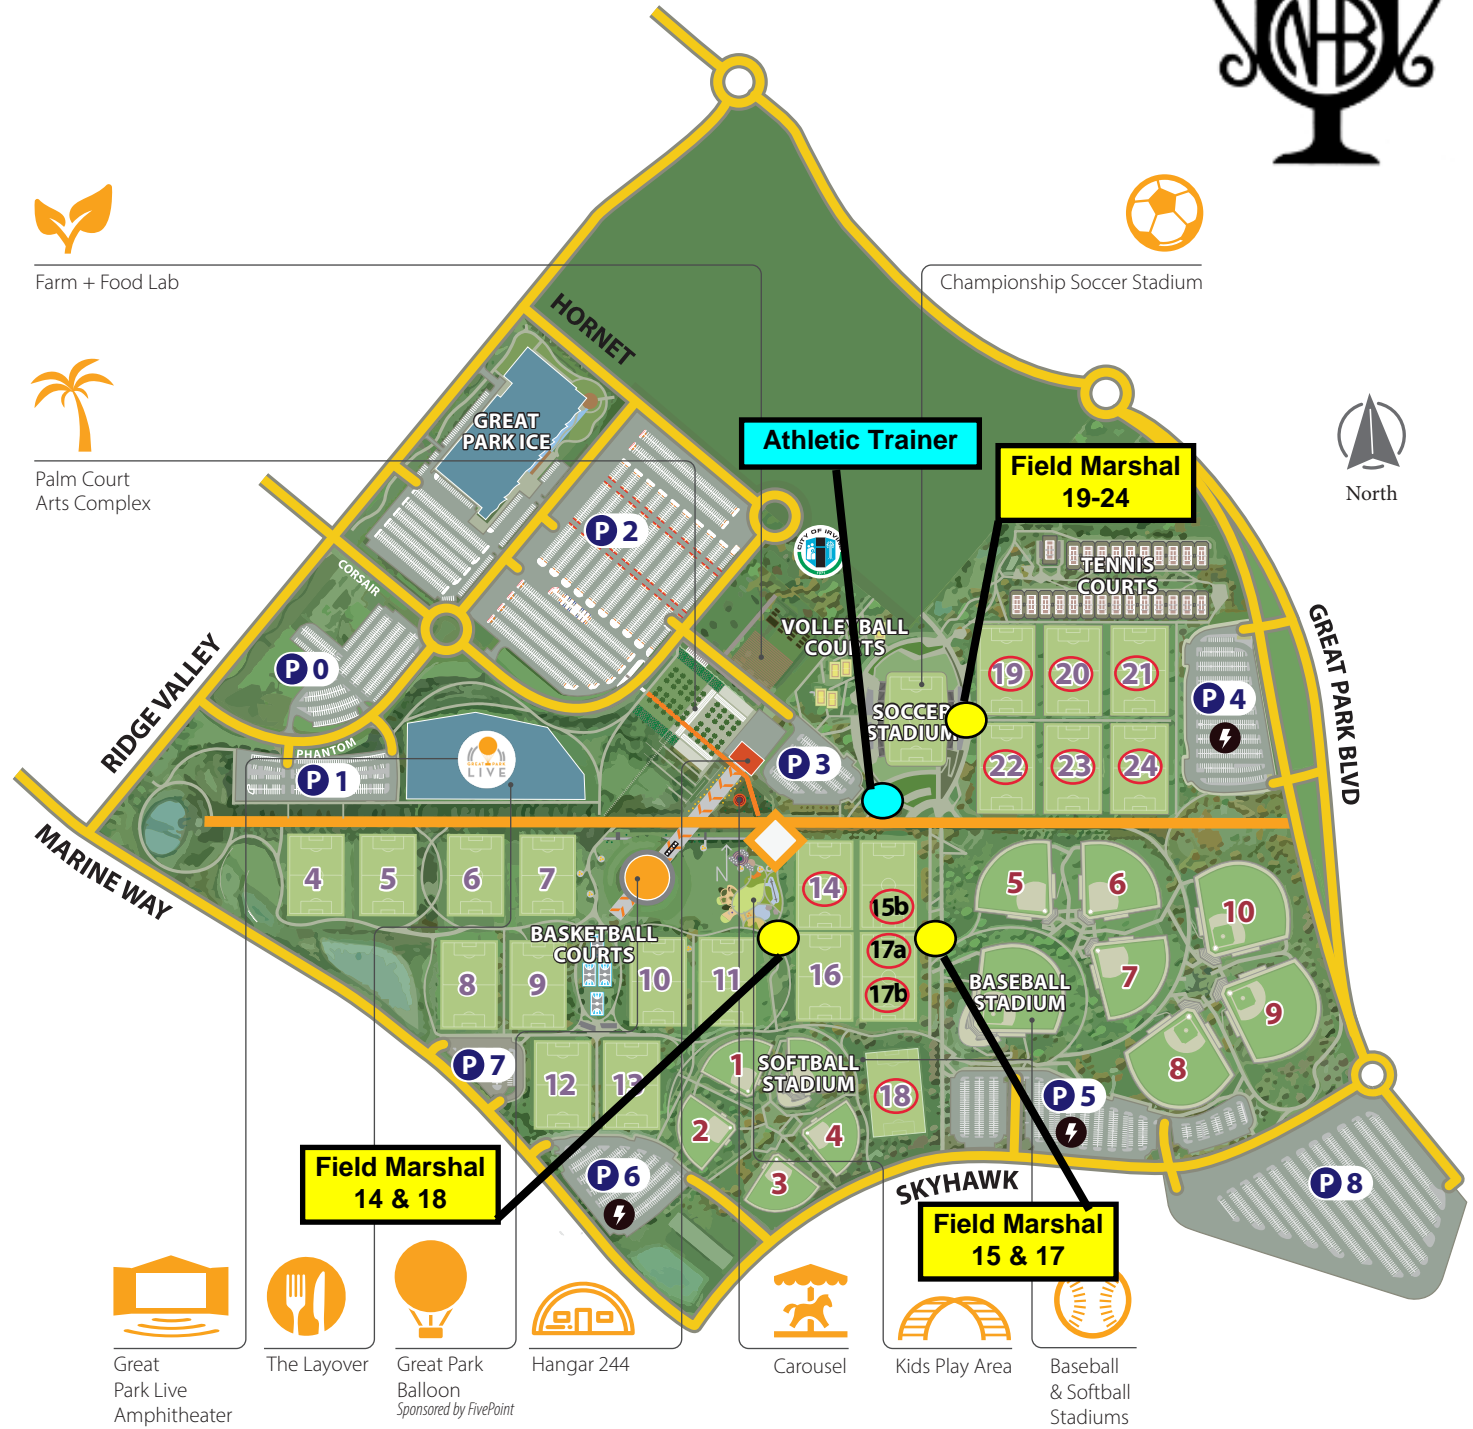

PLEASE NOTE

- The Great Park is growing! Please check yourgreatpark.org/maps for the latest information.
- Some park roads may be re-routed temporarily during construction. Please follow posted signs within the park.