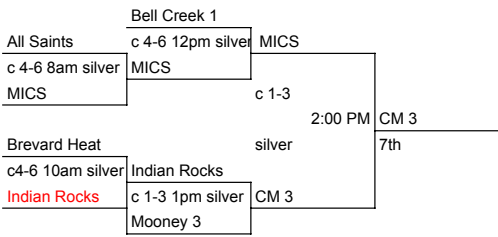

Saturday Bracket Play **loser stays to ref next match on the court**

GOLD ct 1-3

Cardinal Mooney 2 will ref on courts 1-3 for 8am match

Silver/Bronze

Indian Rocks will ref on courts 4-6 for 8am match

Bronze