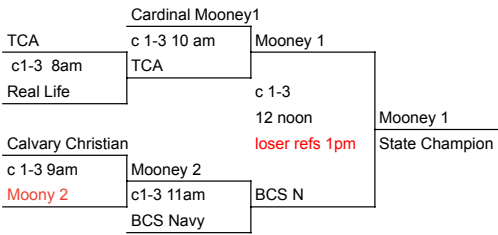

Saturday Bracket Play **loser stays to ref next match on the court**

GOLD ct 1-3

Cardinal Mooney 2 will ref on courts 1-3 for 8am match

Silver/Bronze

Indian Rocks will ref on courts 4-6 for 8am match

Bronze