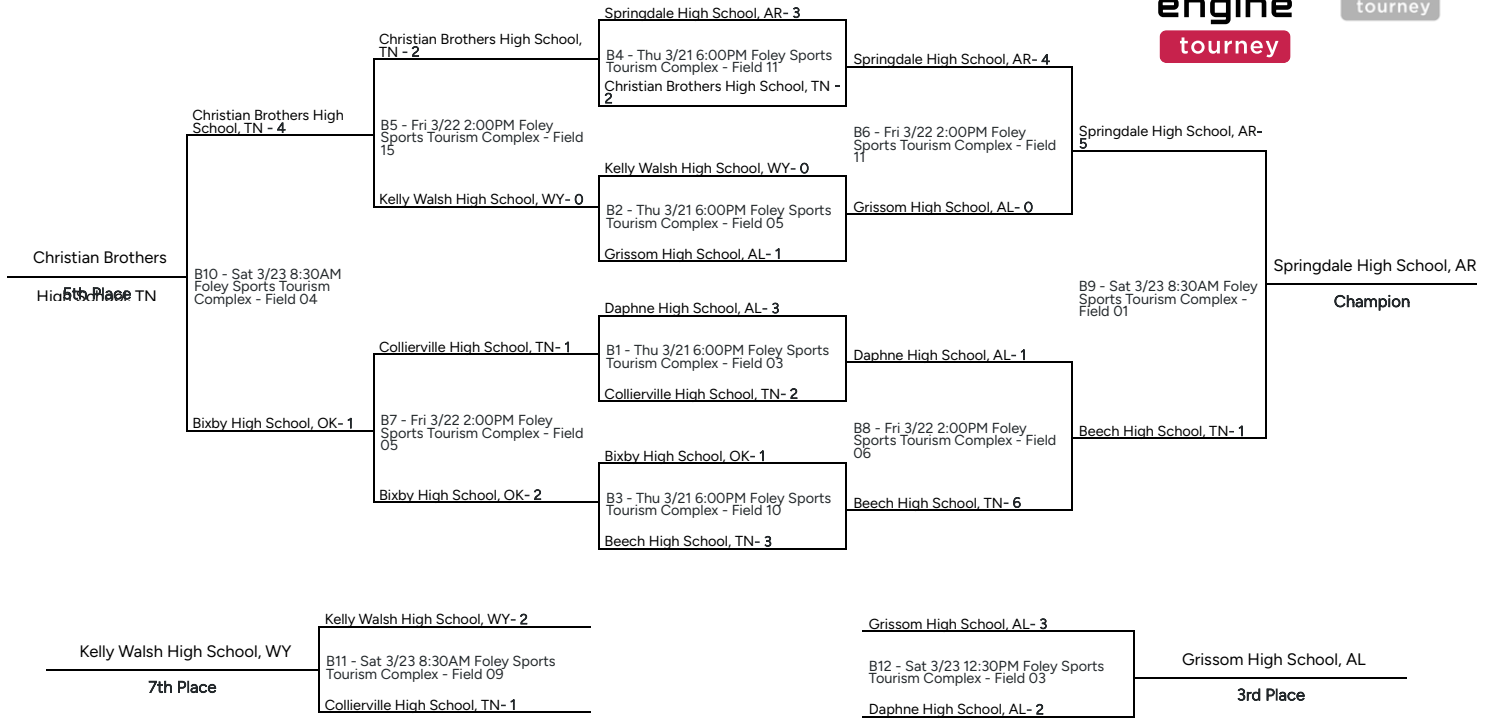

# Varsity - Boys: A - Wolf Bay Division

# Varsity Boys: E - Oyster Bay Division