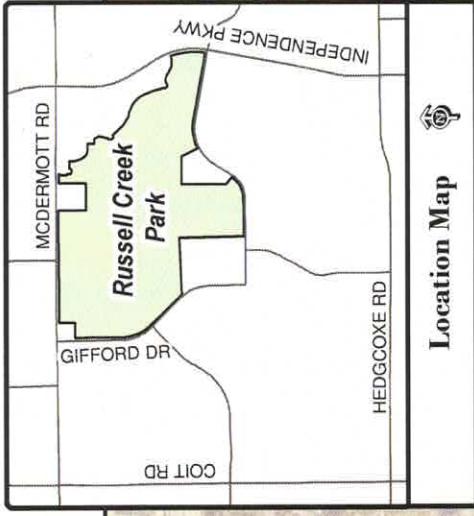

2020 Plano Labor Day Invitational XXXX
Russell Creek Park
 3500 McDermott Road

Feet
 0 200 400

*(players and parents)
 Home team is on the
 East side line.
 Away team is on
 The other side*

Note: This map is for abstract purposes only. Map is void after Dec. 8, 2020.

*Field use by schedule or reservation only.

Parking is limited...Please carpool.
 Thank you for not parking on streets and respecting neighborhood integrity.

Trib 8/31/2020 L:\worduser\Athletics\Fall 2020\RussellCreekParkLaborDayClasscXXXX.mxd