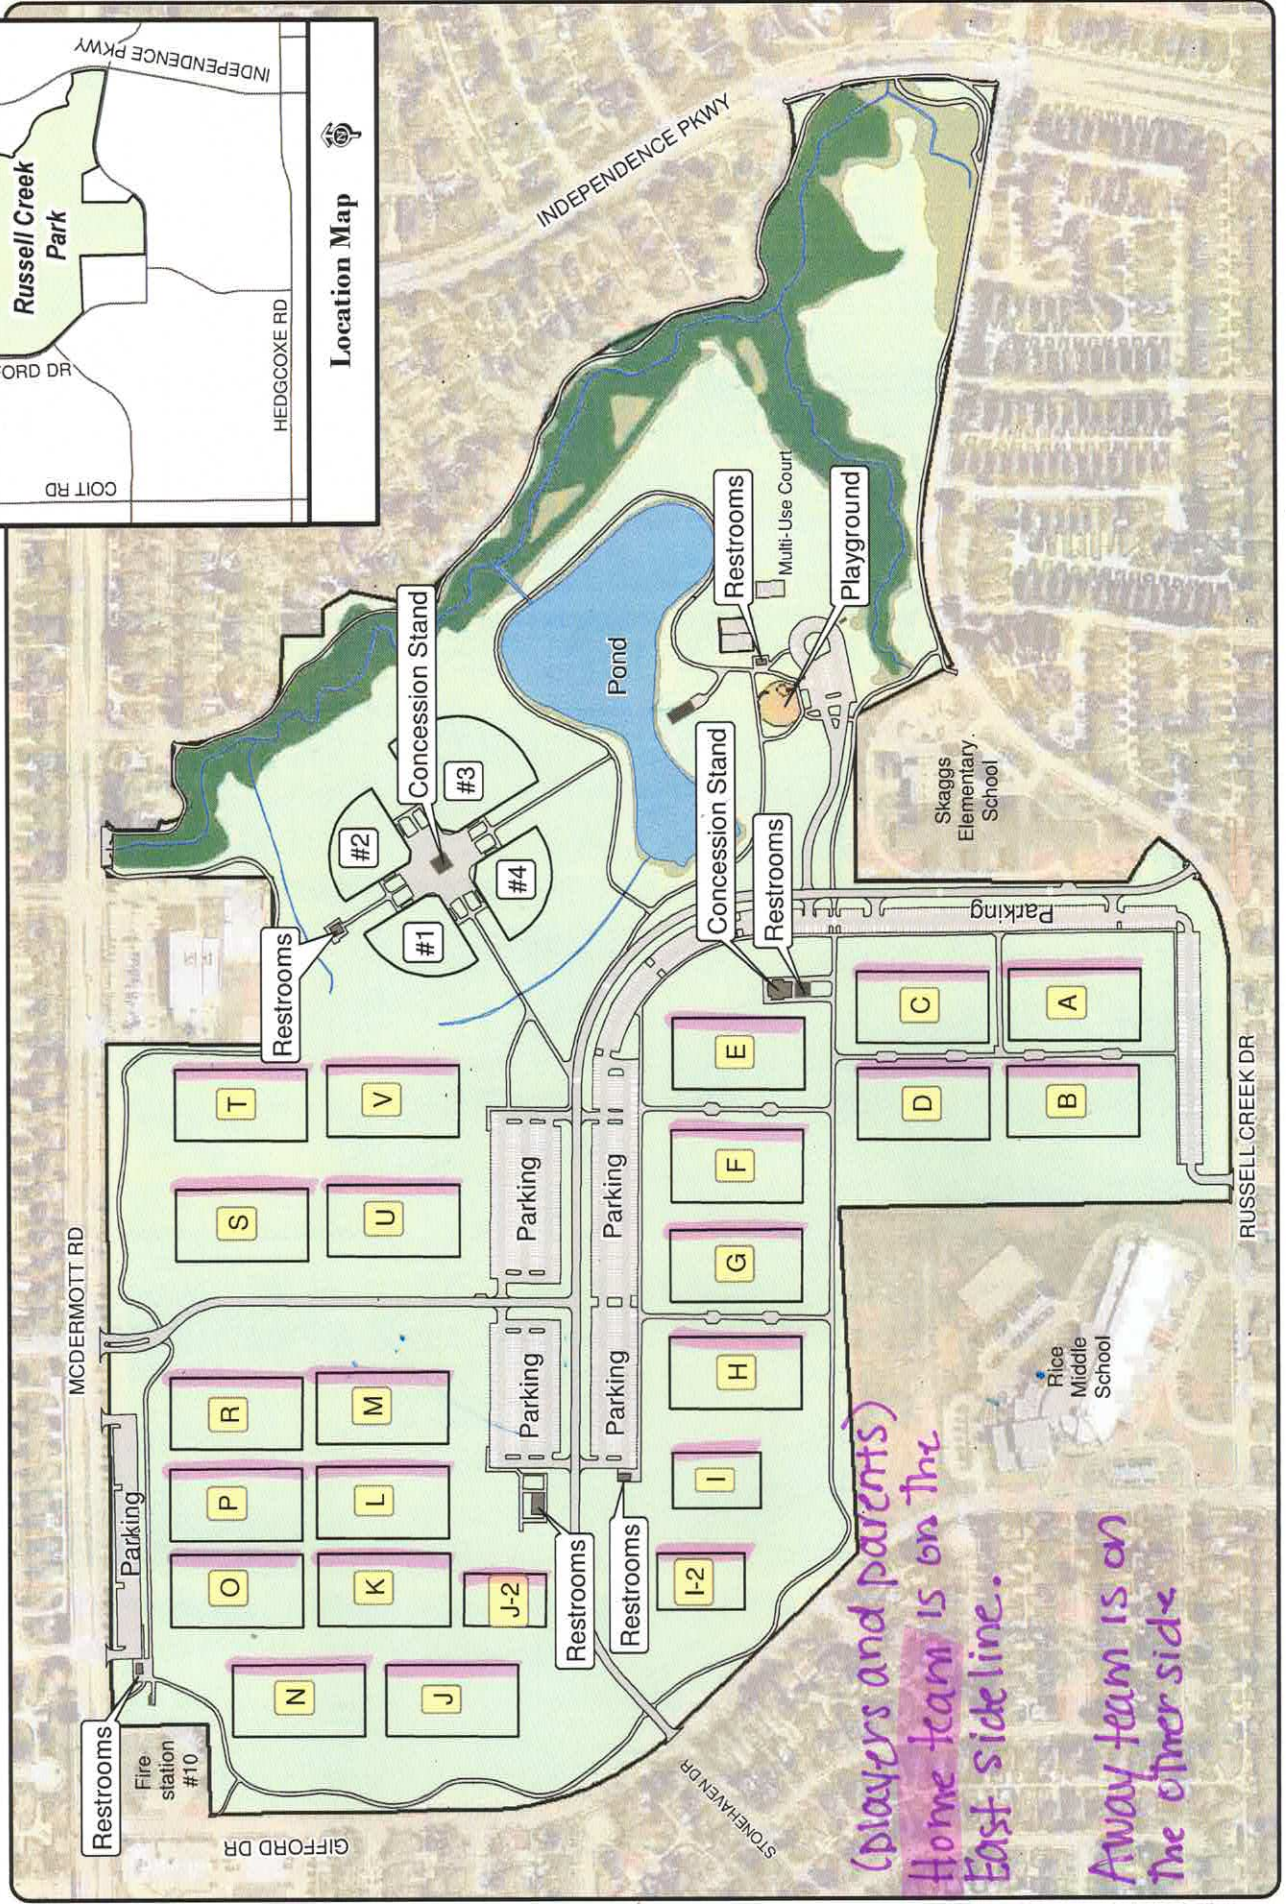

2020 Plano Labor Day Invitational XXXX
Russell Creek Park
 3500 McDermott Road

Feet
 0 200 400

*(players and parents)
 Home team is on the
 East side line.
 Away team is on
 The other side*

Note: This map is for abstract purposes only. Map is void after Dec. 8, 2020.

*Field use by schedule or reservation only.

Parking is limited...Please carpool.
 Thank you for not parking on streets and respecting neighborhood integrity.

Trib 8/31/2020 L:\worduser\Athletics\Fall 2020\RussellCreekParkLaborDayClasscXXXX.mxd