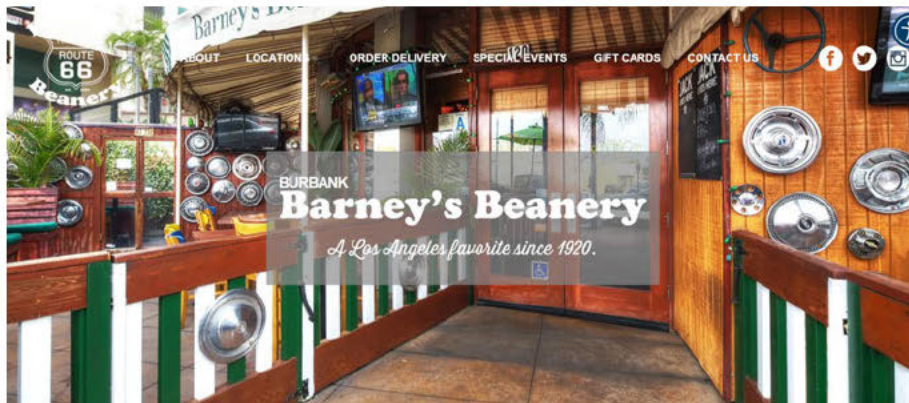

Party Store
Open: Mon
- Fri 10am -
7pm Sat
10am - 6pm|
Sun 10 am -
5pm

500 E. Broadway | Glendale

818-956-1661 info@partyplaza1.com