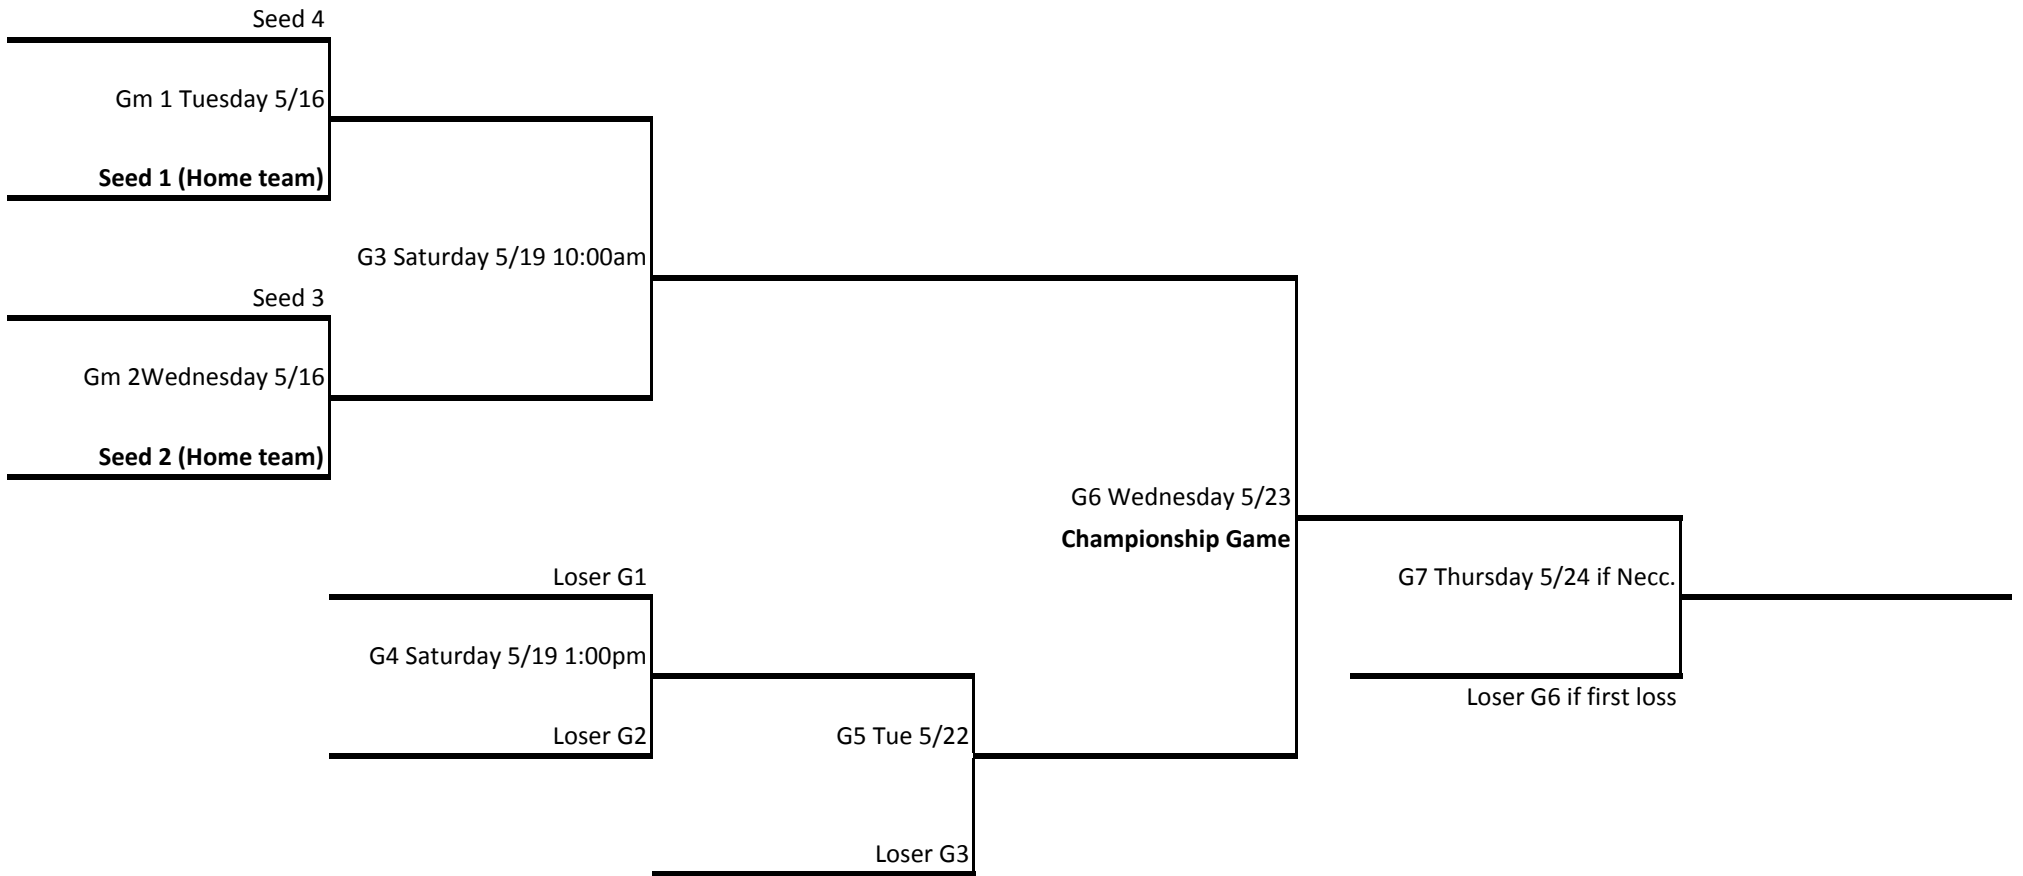

2018 NMVLL Majors Local Tournament

All weekday games start at 6:30pm

Games 3 and on, the home team is decided by a coin flip prior to game.