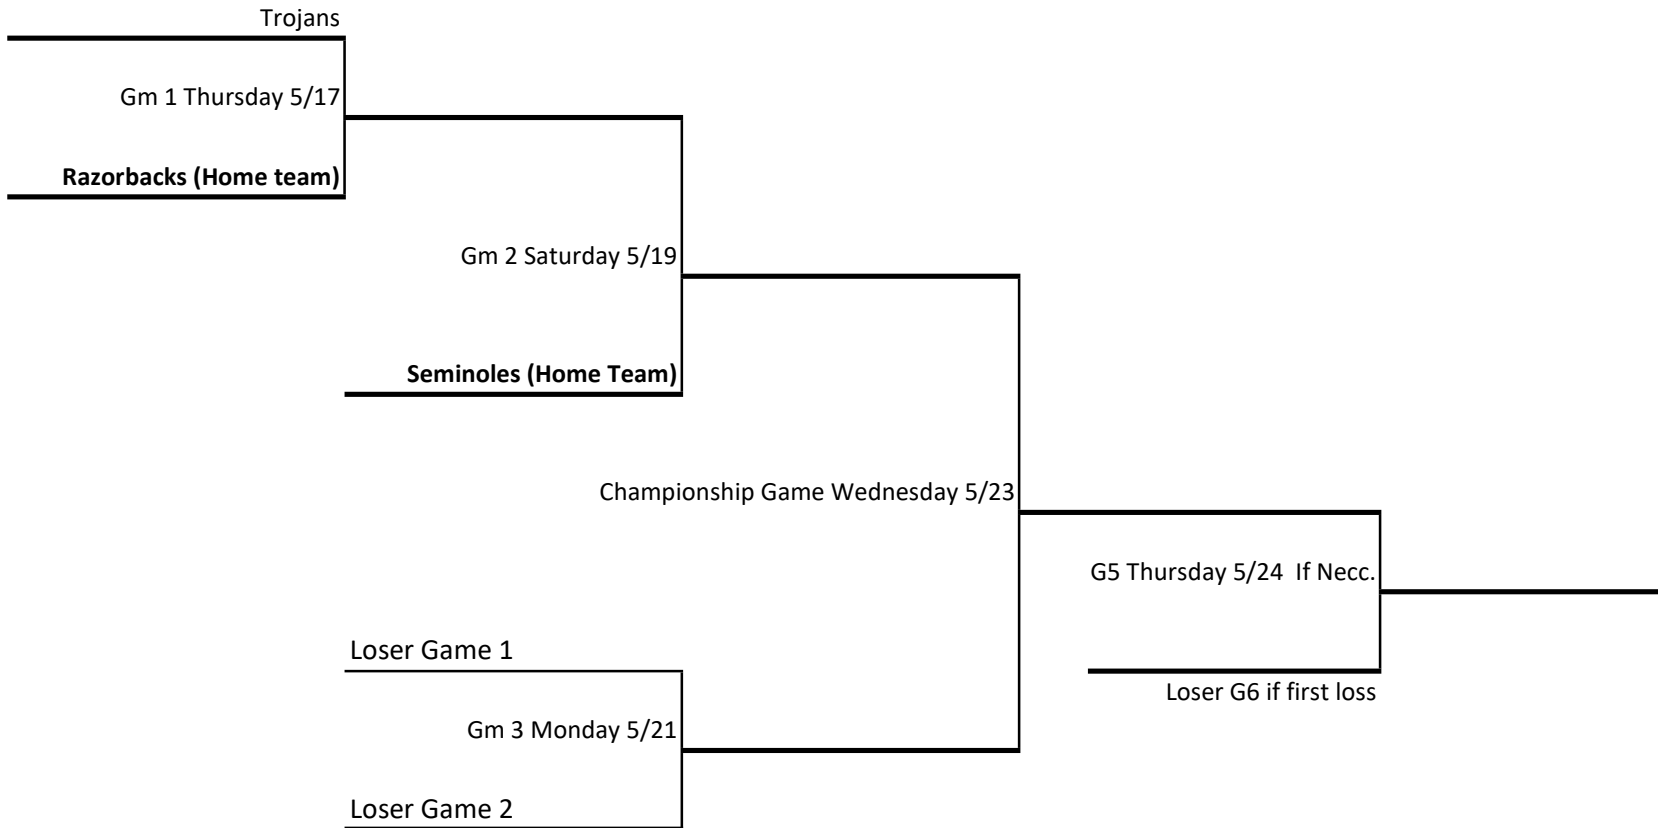

2018 NMVLL AA Local Tournament

All weekday games start at 5pm

Games 3 and on, the home team is decided by a coin flip prior to game.