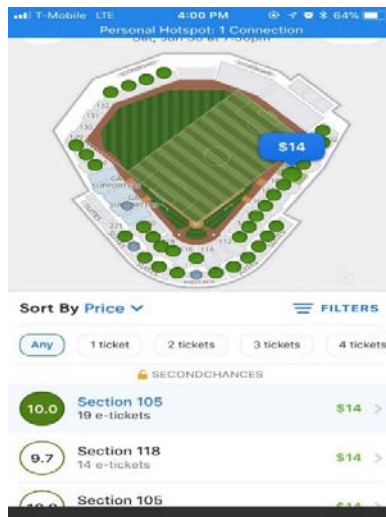

LOUISVILLE CITY FC ACCESS CODE MOBILE WALKTHROUGH

- 1) Log onto Seat Geek mobile applications.
- 2) Search Louisville City FC and select desired game to attend.
- 3) Once game is selected, you should be at our “Choose Section” page.

- 4) From this page select the Filters tab. This tab will allow you to filter sections that you may use an “Access Code” for.

- 5) Type in "Access Code" into text box and select Done that will apply your "Access Code"
- 6) You will then be returned to the "Choose Section" page.

- 7) From this point, your Access Code has registered and changed those prices accordingly.
- 8) Now you may select your desired section and continue through with your purchase.