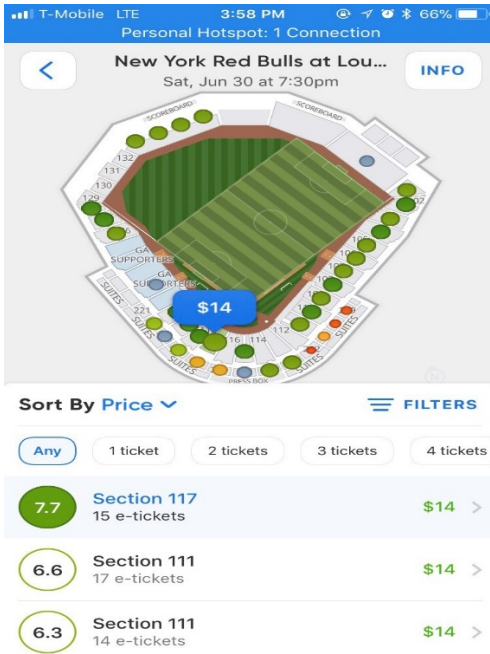

LOUISVILLE CITY FC ACCESS CODE MOBILE WALKTHROUGH

- 1) Log onto Seat Geek mobile applications.
- 2) Search Louisville City FC and select desired game to attend.
- 3) Once game is selected, you should be at our “Choose Section” page.

- 4) From this page select the Filters tab. This tab will allow you to filter sections that you may use an “Access Code” for.

- 5) Type in "Access Code" into text box and select Done that will apply your "Access Code"
- 6) You will then be returned to the "Choose Section" page.

- 7) From this point, your Access Code has registered and changed those prices accordingly.
- 8) Now you may select your desired section and continue through with your purchase.