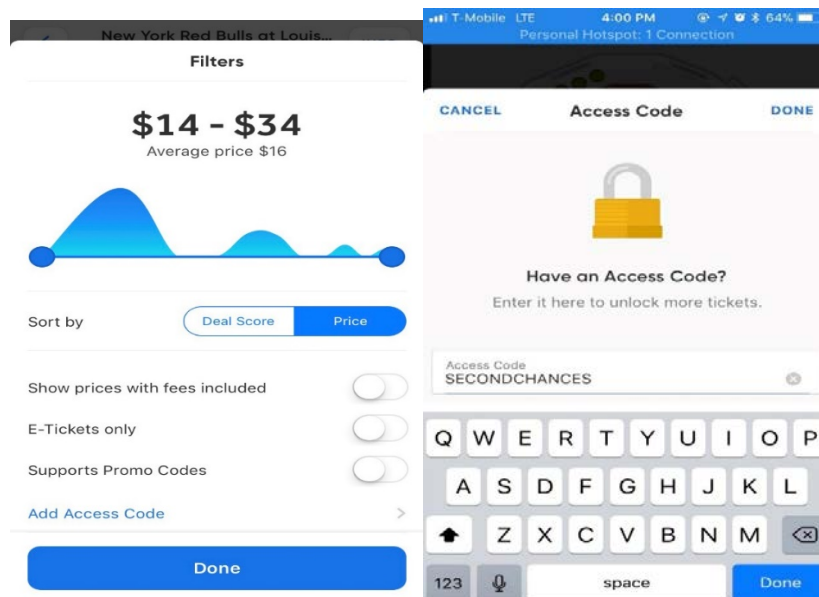

LOUISVILLE CITY FC ACCESS CODE MOBILE WALKTHROUGH

- 1) Log onto Seat Geek mobile applications.
- 2) Search Louisville City FC and select desired game to attend.
- 3) Once game is selected, you should be at our “Choose Section” page.

- 4) From this page select the Filters tab. This tab will allow you to filter sections that you may use an “Access Code” for.

- 5) Type in "Access Code" into text box and select Done that will apply your "Access Code"
- 6) You will then be returned to the "Choose Section" page.

- 7) From this point, your Access Code has registered and changed those prices accordingly.
- 8) Now you may select your desired section and continue through with your purchase.