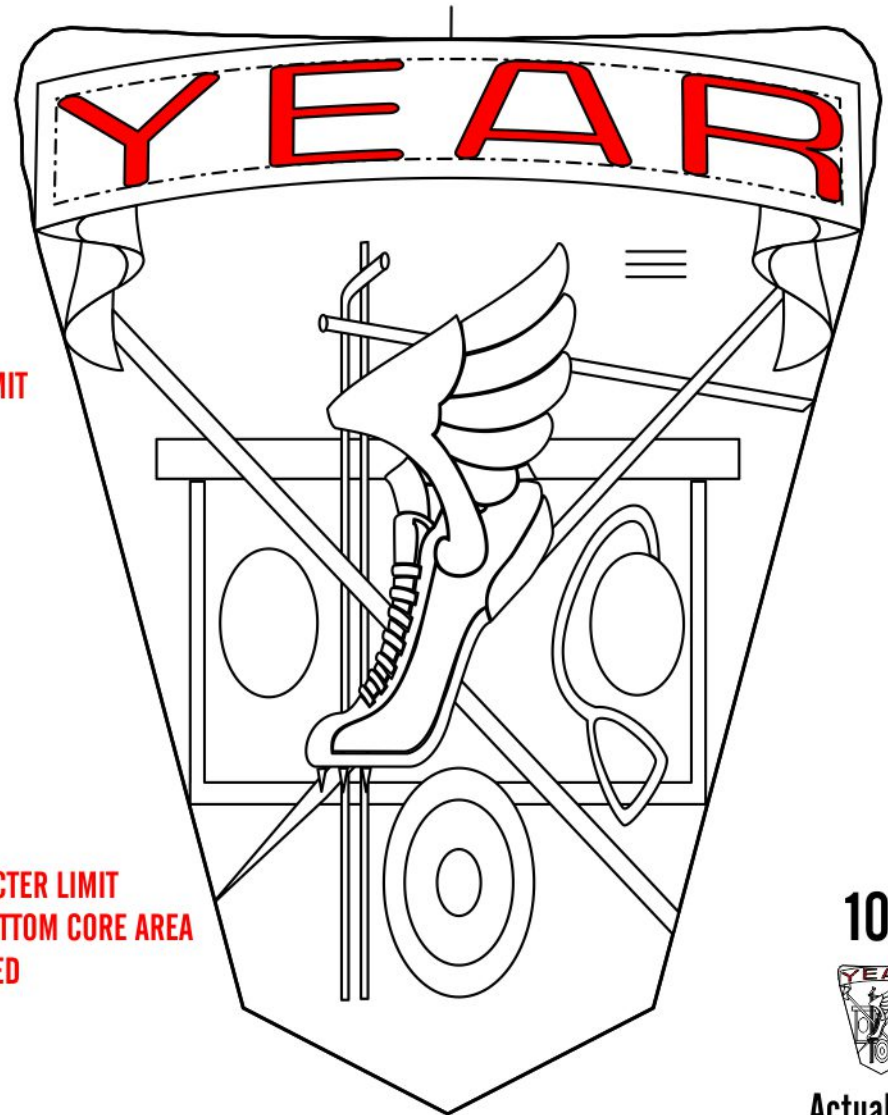

Champ Custom

RT

CHARACTER LIMIT
FOR TOP CORE AREA
12 RAISED

CHARACTER LIMIT
FOR MIDDLE
2 INCISED

CHARACTER LIMIT
FOR BOTTOM CORE AREA
6 RAISED

10:1

Actual Size

Stone size: