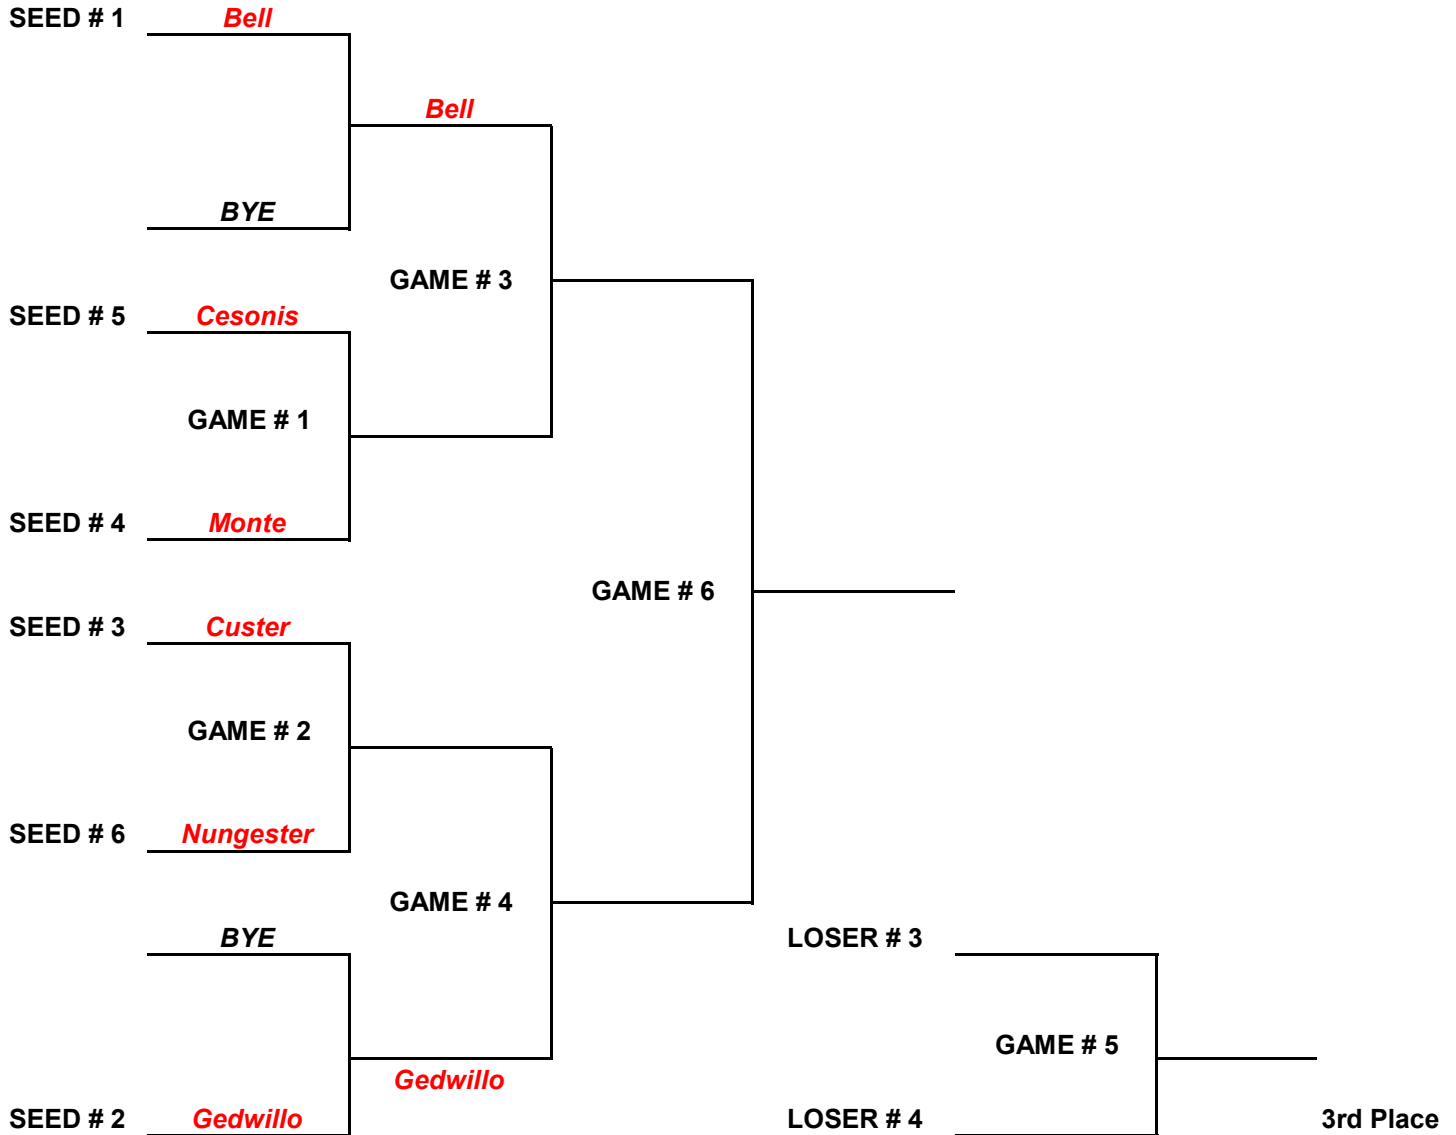

LSJBA 2025 - 2026 Tournament Game Schedule

4th Grade Competitive League

February 21 and February 28

GAME #	Date	Time	Location
1	21-Feb	2:00 PM	Prairie View (N)
2	21-Feb	3:00 PM	Prairie View (N)
3	21-Feb	4:00 PM	Prairie View (N)
4	21-Feb	5:00 PM	Prairie View (N)
5	28-Feb	9:00 AM	PLMS (B)
6	28-Feb	10:00 AM	PLMS (A)