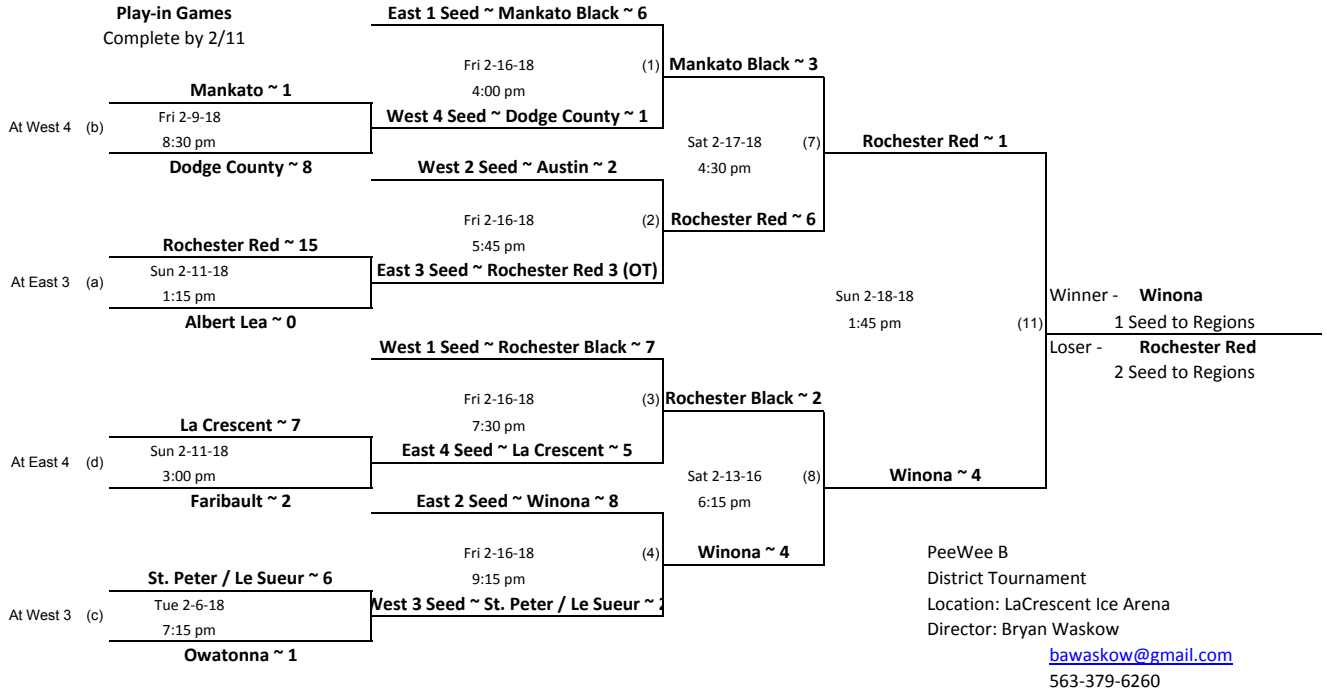

# Minnesota Hockey District 9 PWB League Play-offs

Games played in La Crescent at the La Crescent Ice Arena

*The Highest Seed in Each Game is the Home Team (if same seed number, West seed will be the home team)*

Seed

### Play-in Games

Complete by 2/11

### Playback Bracket