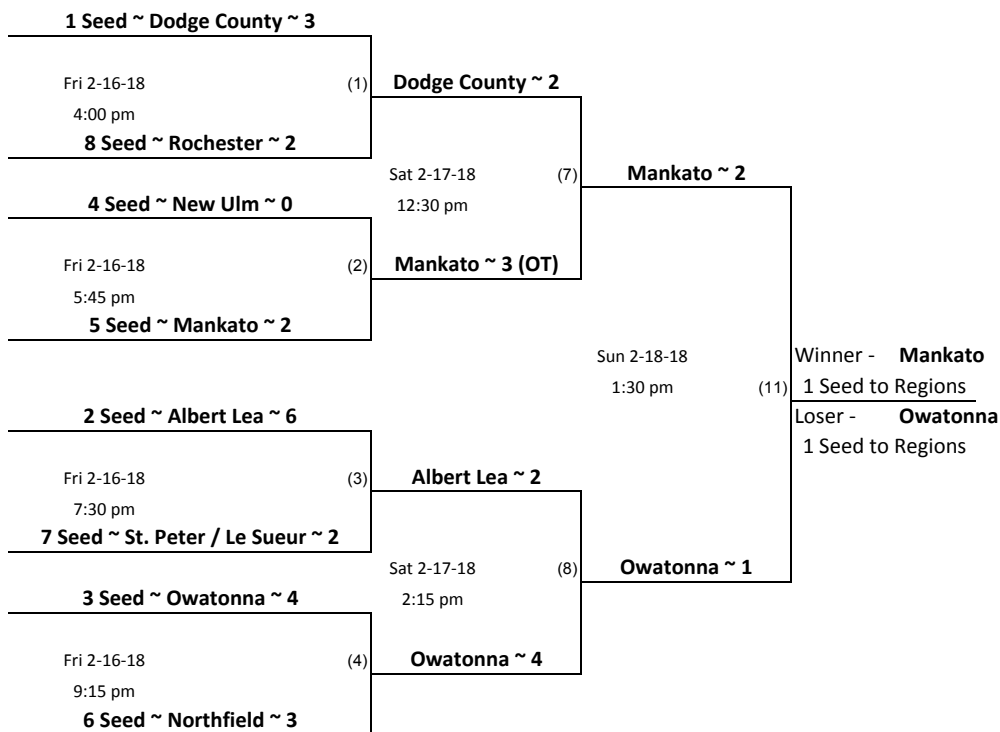

Minnesota Hockey District 9 Bantam A League Play-offs

Games played in Albert Lea at the Albert Lea Ice Arena

The Highest Seed in Each Game is the Home Team (if same seed number, West seed will be the home team)

Playback Bracket

Bantam A
 District Tournament
 Location: Albert Lea Ice Arena
 Director: Travis Quam
al hockeyquam@gmail.com
 507-402-1084