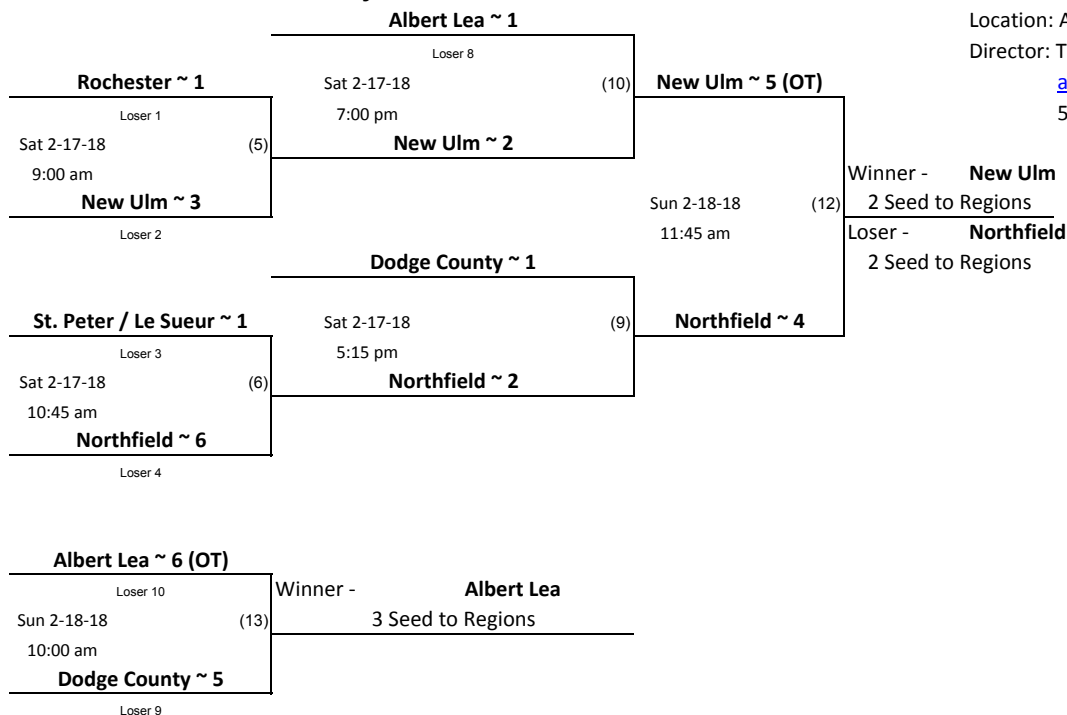

Minnesota Hockey District 9 Bantam A League Play-offs

Games played in Albert Lea at the Albert Lea Ice Arena

The Highest Seed in Each Game is the Home Team (if same seed number, West seed will be the home team)

Playback Bracket

Bantam A
 District Tournament
 Location: Albert Lea Ice Arena
 Director: Travis Quam
al hockeyquam@gmail.com
 507-402-1084