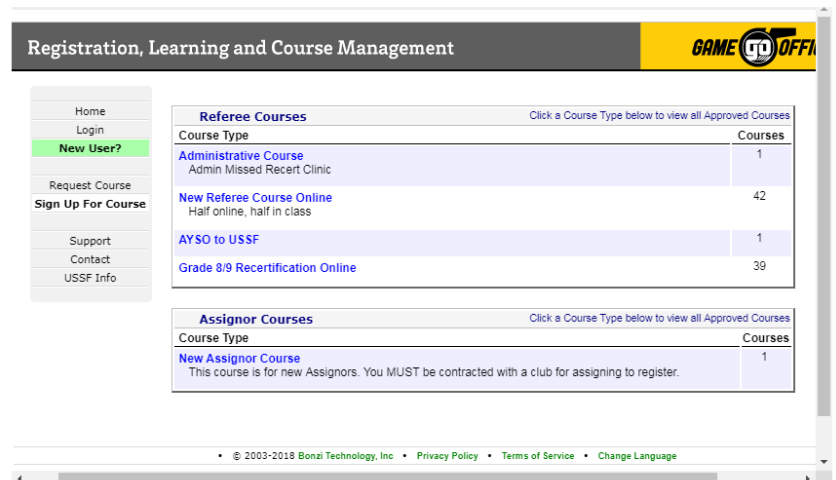

Look for course 24313 – Green Bay, WI – Howard.

24257	Feb 24, 2018	SAUK CITY, WI	MASRU.ORG	2 of 20
24313	Feb 24, 2018	GREEN BAY, WI	HOWARD	0 of 40
23309	Feb 24, 2018	WALKESHA, WI	SC WALKESHA	0 of 40