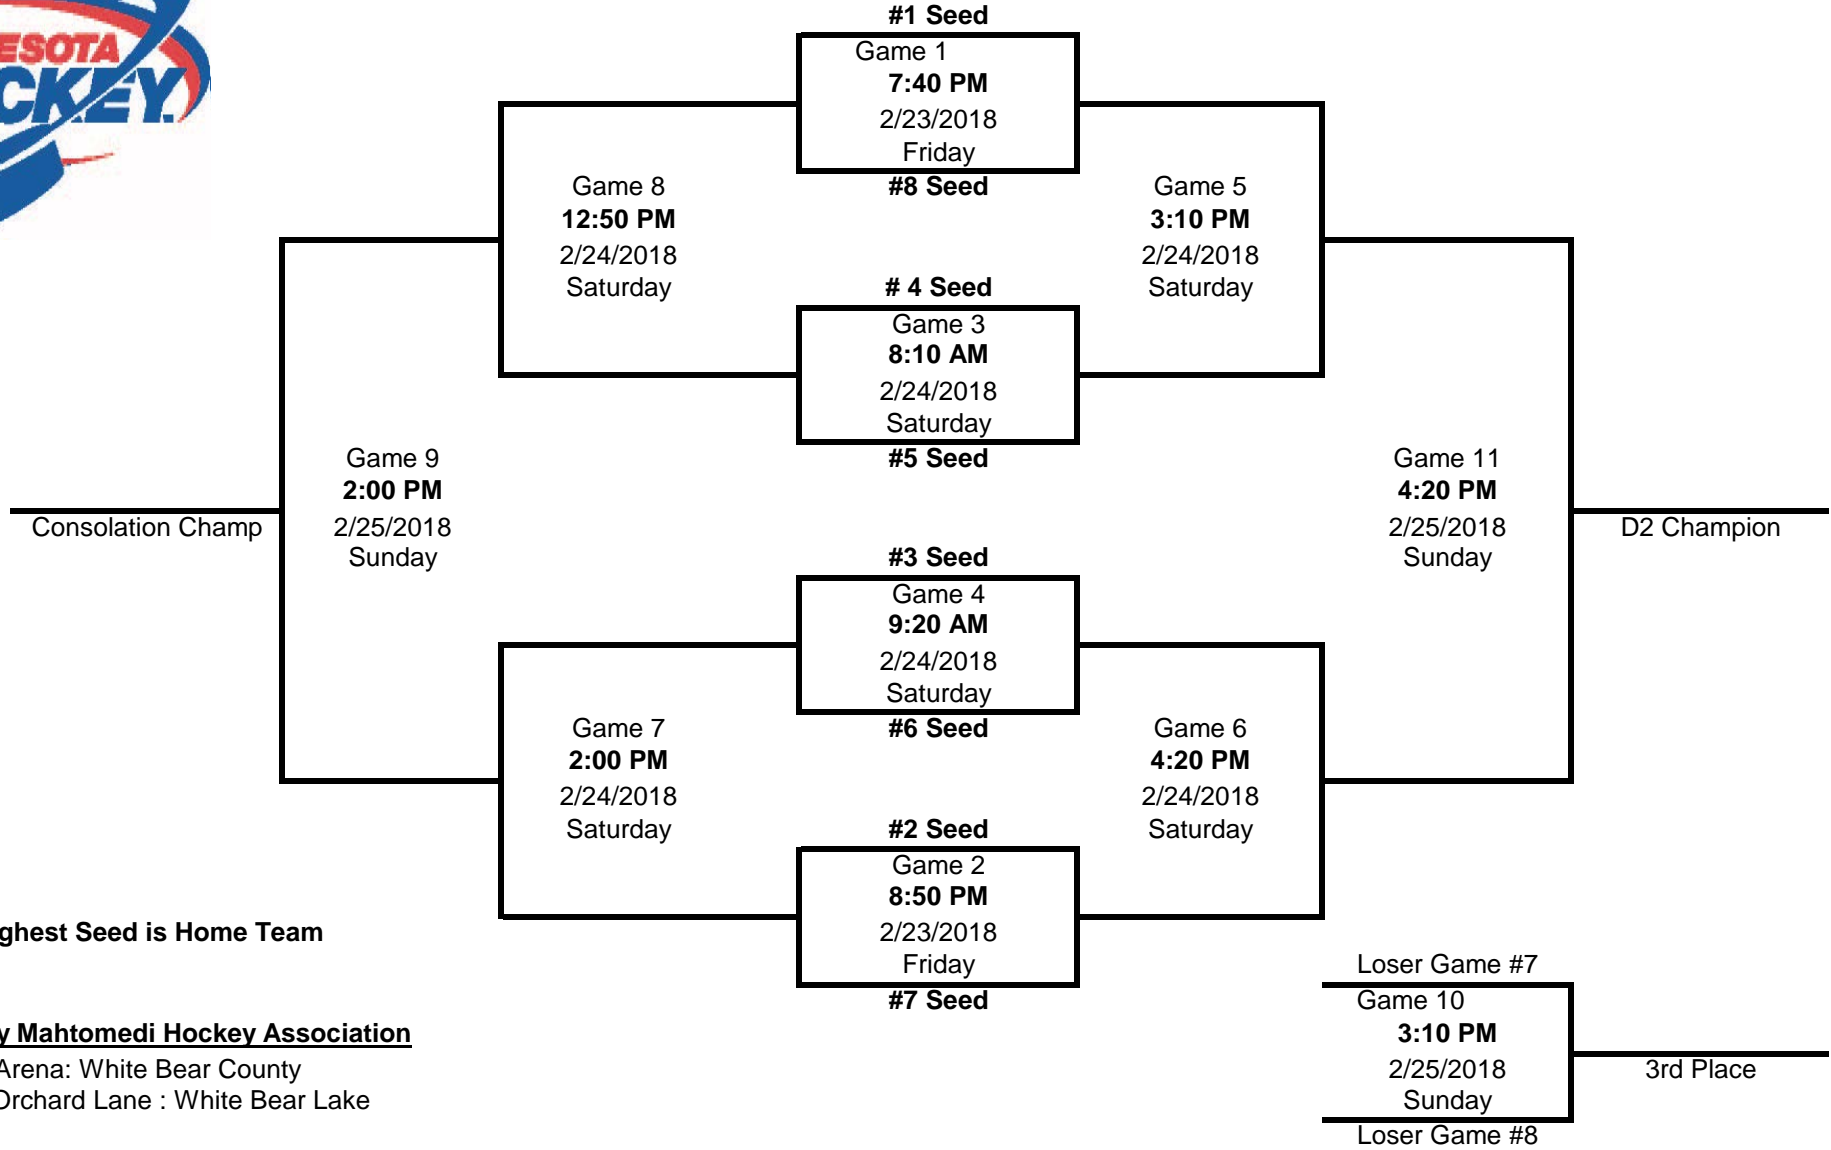

2018 District 2 Bantam C Playoff

Highest Seed is Home Team

Hosted by Mahtomedi Hockey Association

Arena: White Bear County
2160 Orchard Lane : White Bear Lake