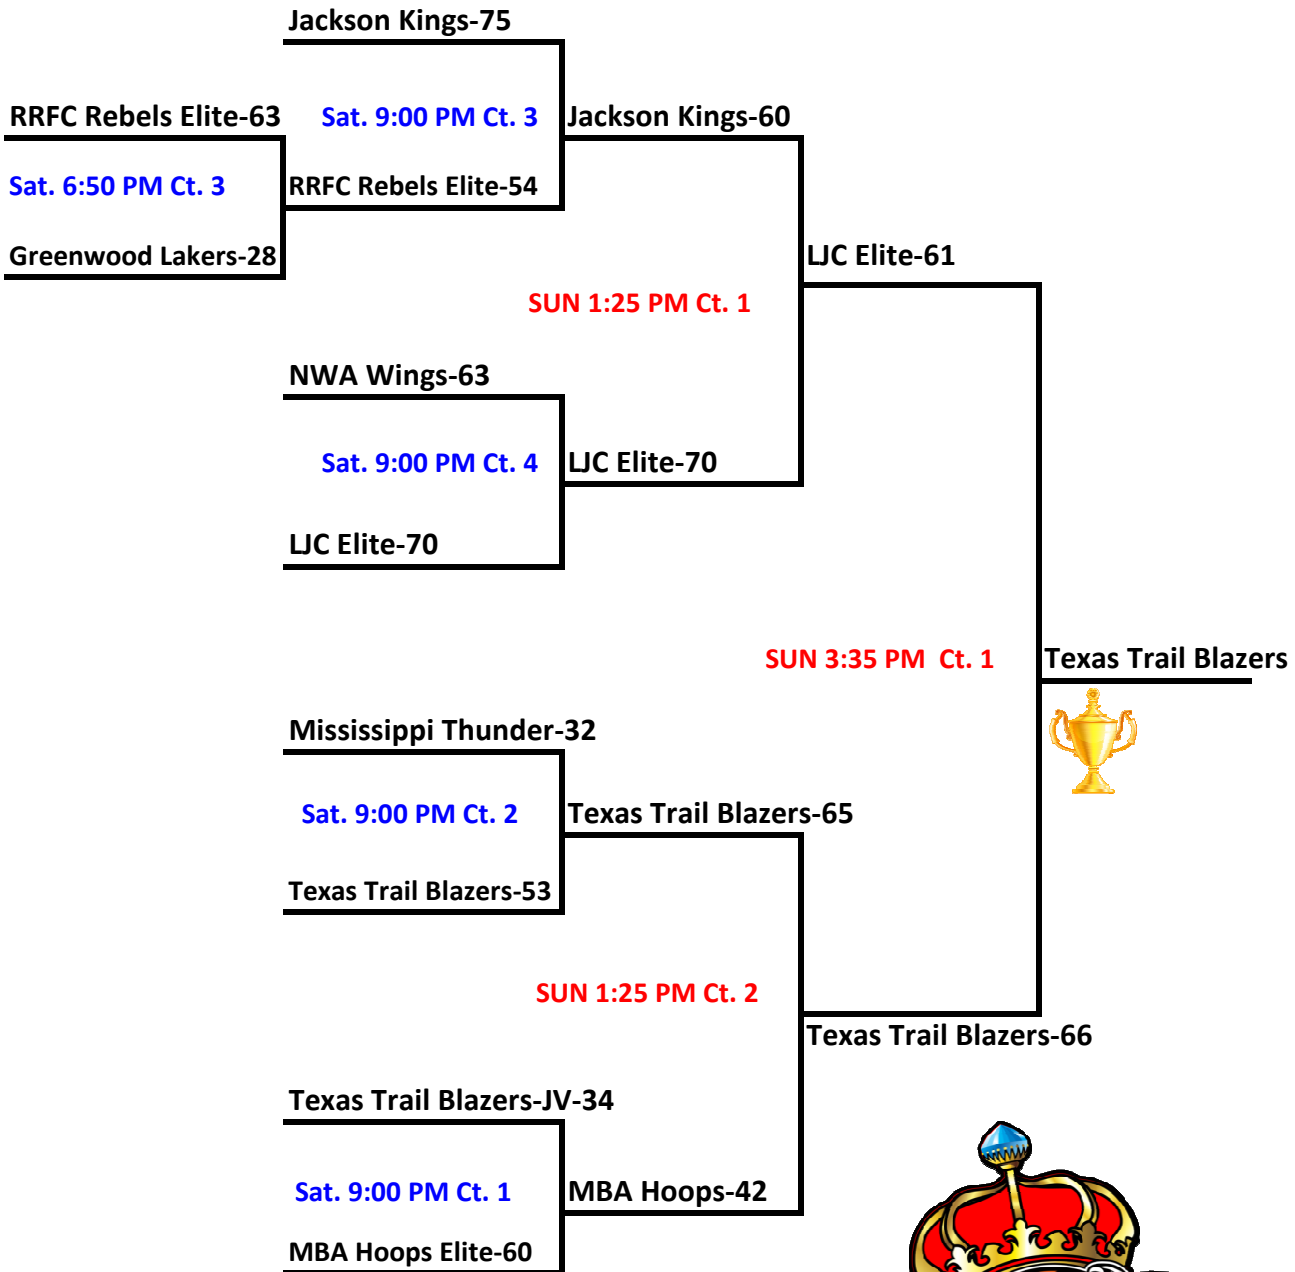

POOL B

W		L				
1	1	B1	LJC Elite (MS)			
2	0	B2	Texas Trail Blazers-2017			
0	2	B3	Greenwood Lakers			
Teams	Day	Time	Court	Results		
B1 v B2	Sat	10:10 AM	5	B1	44	B2 54
B2 v B3	Sat	2:30 PM	3	B2	63	B3 15
B3 v B1	Sat	4:40 PM	3	B3	19	B1 71

POOL C

W		L				
2	0	C1	MBA Hoops Elite (MS)			
1	1	C2	NWA Wings (AR)			
0	2	C3	RRFC Rebels Elite (TX)			
Teams	Day	Time	Court	Results		
C1 v C3	Fri	9:30 PM	2	C1	60	C3 45
C2 v C1	Sat	11:15 AM	3	C2	60	C1 62
C3 v C2	Sat	2:30 PM	5	C3	65	C2 69

ALL Players MUST be in FULL uniform to enter the gym!!

Home on Left
Vistor on Right

Courts:

1-5: MBA Basketball Complex

Teams MUST arrive at the gym site AT LEAST 30 min. BEFORE scheduled game time as games CAN & will begin early. NOT for the 1st game of the day!

Any teams playing illegal players will be disqualified from the tournament (NO REFUNDS)!!

2015 KING OF THE COURT CLASSIC - (16U DIVISION BRACKET)

Home on Top
Vistor on Bottom