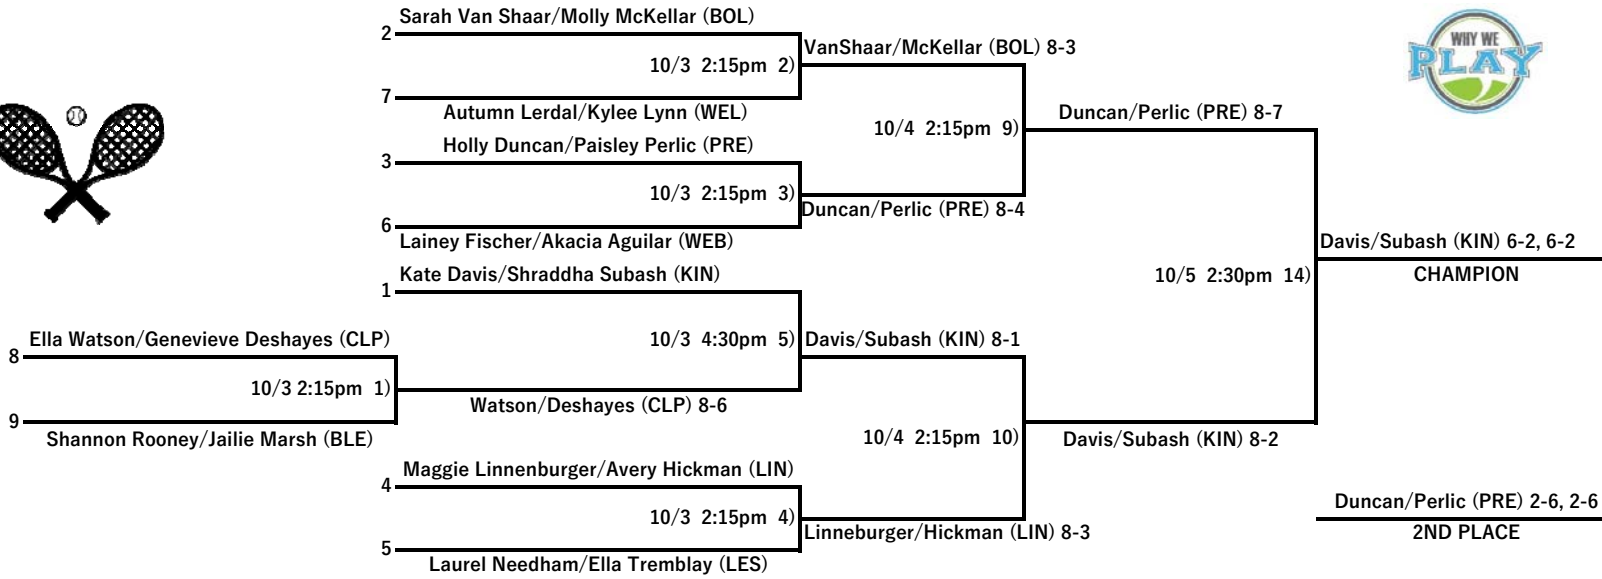

2017 PSD Middle School Varsity Tennis Championship Tournament

Championship Bracket

#2 GIRLS DOUBLES

Consolation Bracket