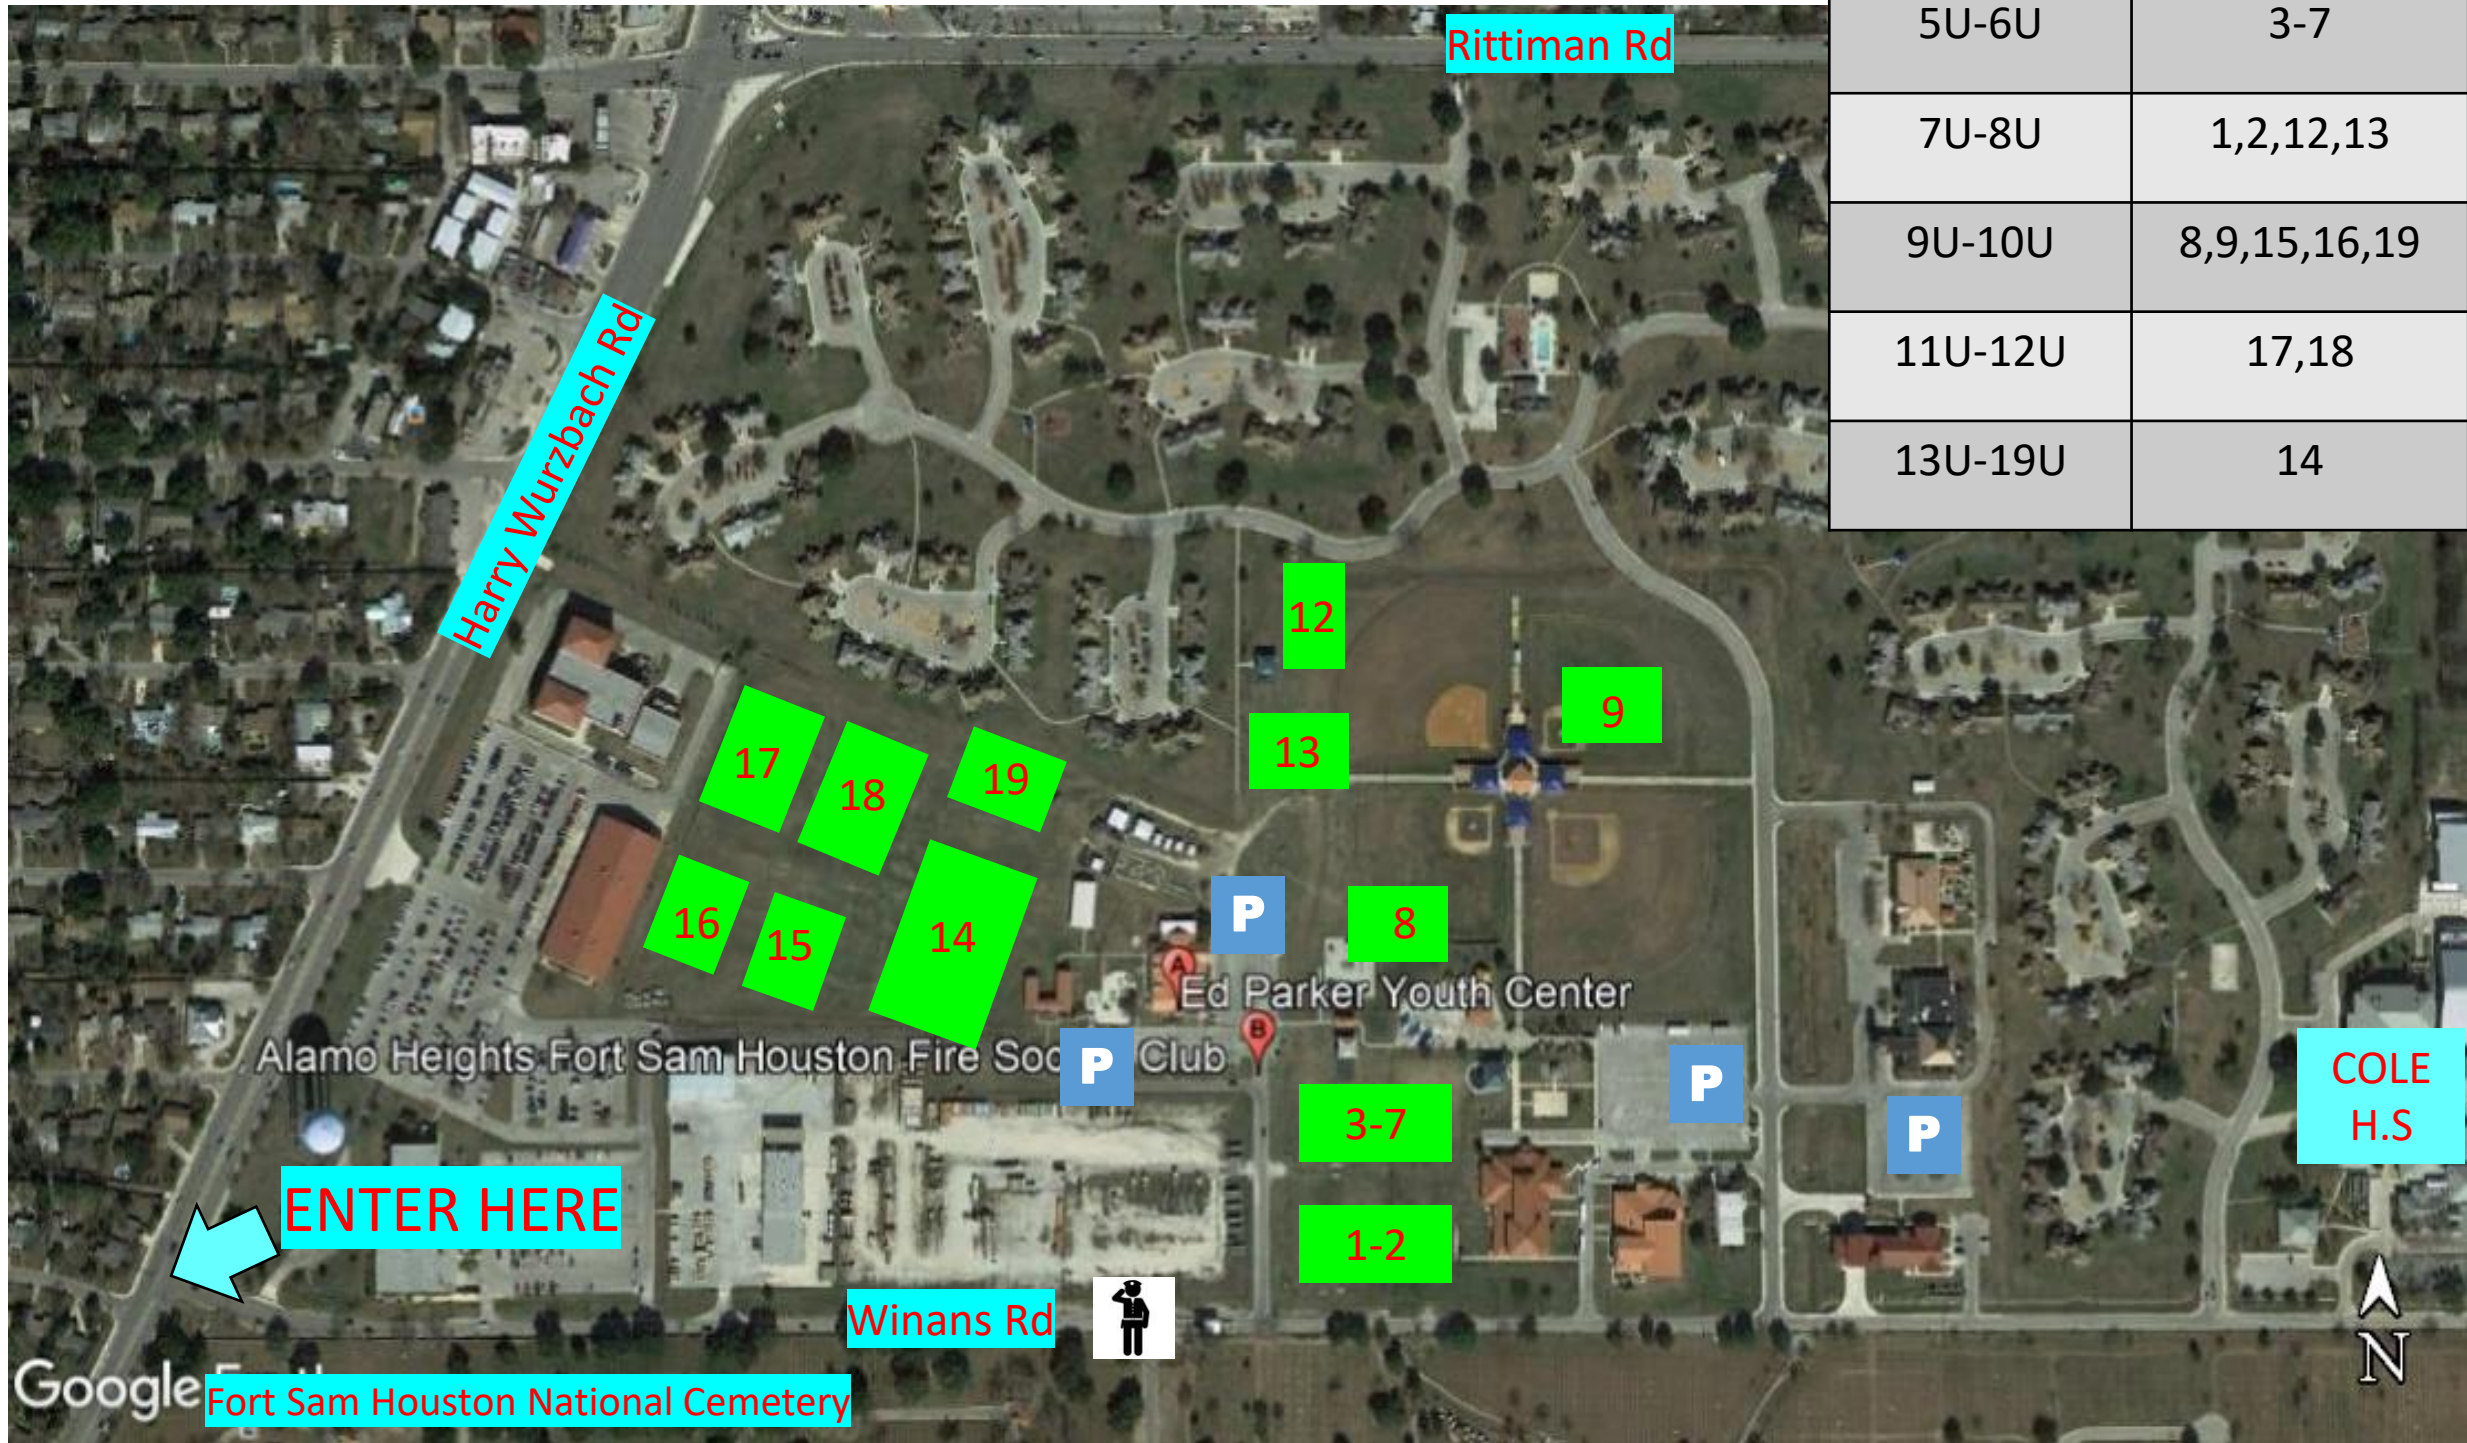

AHFSH Fields – 2019

AGE	FIELD
5U-6U	3-7
7U-8U	1,2,12,13
9U-10U	8,9,15,16,19
11U-12U	17,18
13U-19U	14

Google Earth
Fort Sam Houston National Cemetery