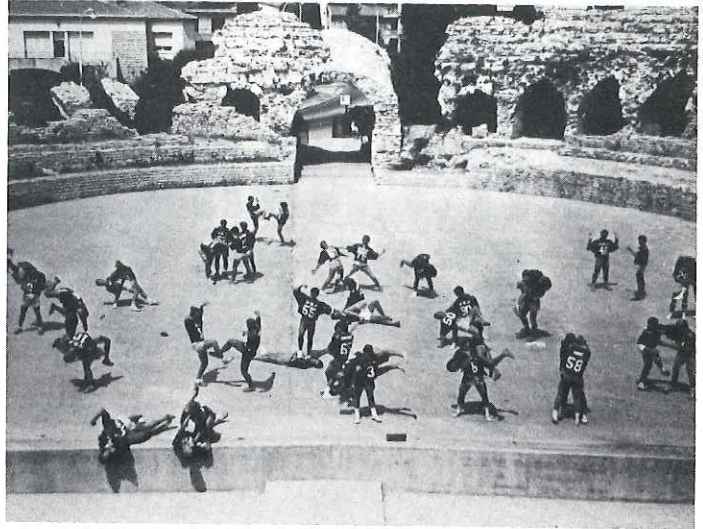

LES LUTES NETTOIENT

It's safe to say that Pacific Lutheran footballers came back smelling like a rose following a July 16-30 junket to the French Riviera.

That could be attributed in part, to a three-game sweep (nettoient) of the Paris Blue Angels by scores of 40-12, 39-0 and 36-13. Then there was the team's buying spree at a perfume factory outside Cannes.

"We experienced a range of emotions dropping in on a different culture," said PLU head coach Frosty Westering.

"It started with frustration, but the upward spiral brought excitement and inspiration. We struggled the first few days in Nice with the language barrier, trying to clear up lodging, meal, and transportation arrangements. When our interpreter arrived, things started to fall in place. Throughout the trip, our body language was better than our literal delivery. We learned more new moves than a dancer in a disco.

"I couldn't overstate the cultural enrichment that we savored. There was total involvement by the team in numerous off-the-field activities. We only practiced three times the entire trip. We actually coached our opponents and they were willing and eager pupils. In sharing the double-win philosophy, I think we helped them to become the best that they could be.

"Our visit transcended football and PLU. We represented our country in other ways and I was proud of our ambassadorial performance. We certainly weren't perceived as Ugly Americans.

"We put on a passing drill prior to a soccer game in Nice before a crowd of nearly 30,000 people. At the Promenade des Anglais (Parade of Flowers) in Nice, one of the biggest in France, we marched, did go-drills, and passed out flowers to spectators. There were clinics, seminars, and side trips to the Cannes Film Festival Theater, Monte Carlo, and, of course, the beaches."