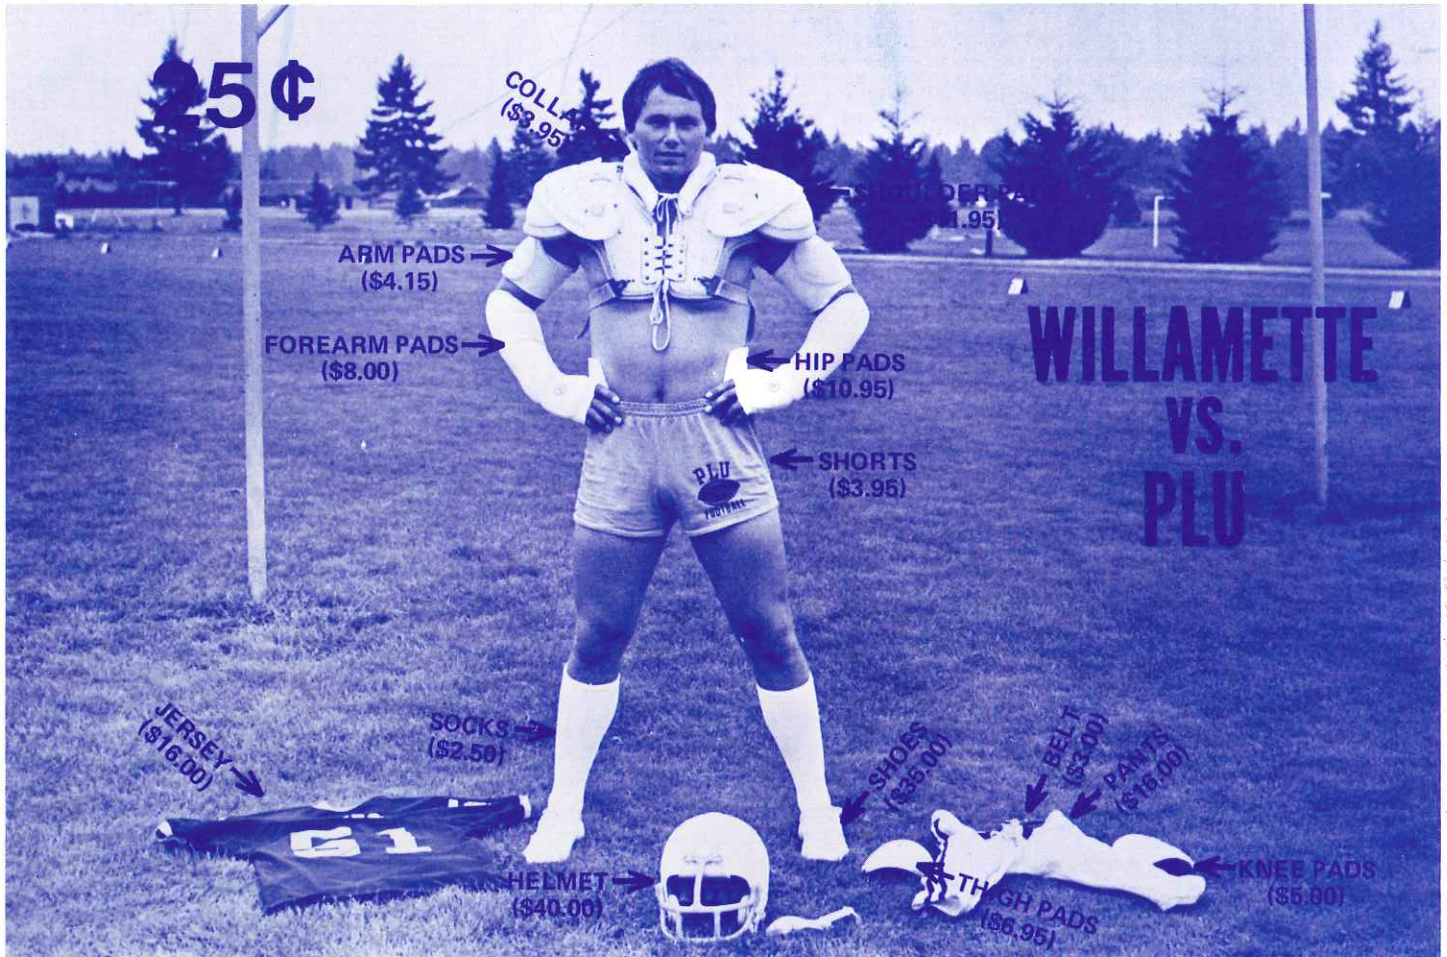

SCOTT'S

ATHLETIC EQUIPMENT, Inc.

Now 2 Locations

Tacoma 4001-100th S.W.
584-1197

Federal Way 29223 Pacific Highway South
927-2060

■ ATHLETIC SPECIALISTS ■

UNITED MUTUAL SAVINGS BANK

12 Offices to Serve You - Member F.D.I.C.

Main Office
11th & Commerce

572-5220

STEVE RIDGWAY, THE $197.40 PLUTONIC MAN