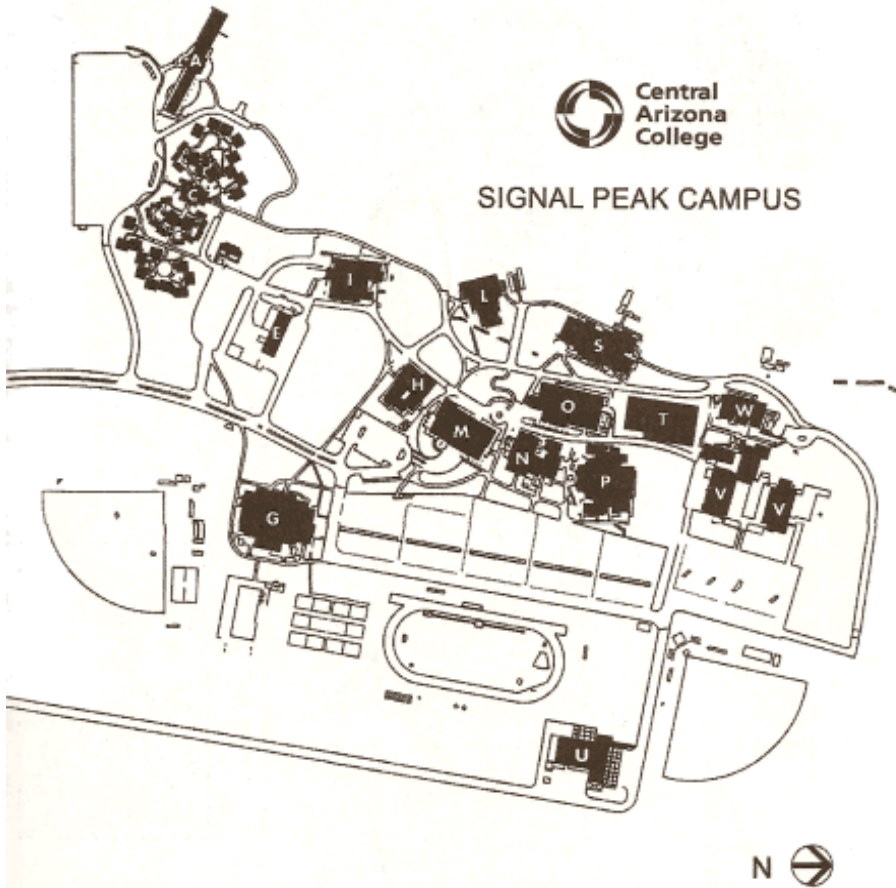

Home > Signal Peak Campus > SPC Map

SPC Map

SIGNAL PEAK CAMPUS MAP

A	Residence Life Tower/Student Housing	P	Don P. Pence Center for Visual & Performing Arts
C	Residence Life/Student Housing	S	C. Leroy Hoyt Hall Science/Engineering Building
E	Filberto Rudolfo Ortiz Building	T	Gloria R. Sheldon University Center
G	George Young Activity Center	U	Central Plant, Shipping & Receiving
H	James T. O'Neil Administration Hall	V	Paul Pearce Center for Technological Studies
I	Mel A. Everingham Student Center	W	Leslie A. Wakefield Center for Health & Home
L	Library & Communications		
M	Student Services Center		
N	Bradley Sizer Jr, Center for Business Studies		
O	Interactive Learning Center		

Central Arizona College - District Office 8470 N. Overfield Road, Coolidge, AZ 85128 Phone: 800-237-9814

© Copyright 2011, Central Arizona College