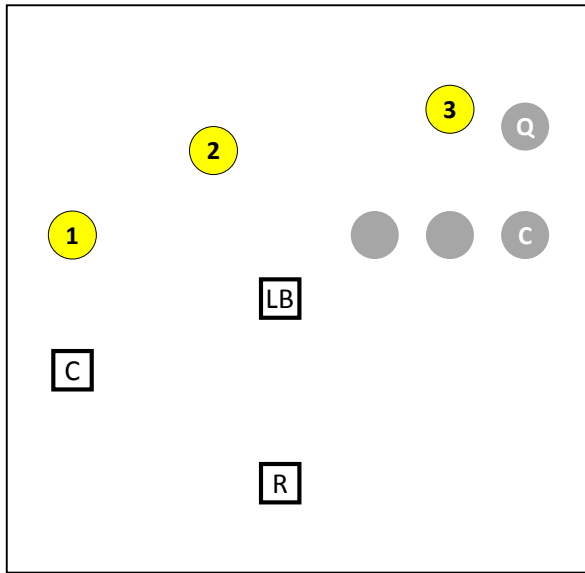

END – End on "Strong" side will align in first number called. (5 tech with 54 call)

END – End away from the "Strong" will align in second number called. (4 tech with 54 call)

NOSE – Will shade to the 5 tech or shade to the "call" side if double number (44 = strong shade)

Outside Linebacker and Defensive Back Reads

“LOAD”

Overload, dual TE/HB

LB – 9-TECH, blitz D-GAP
 R/\$ – Flat foot, reading #2
 C – Outside contain
 \$/R - Shade C, read QB

“ACE”

TE and one receiver wide

LB – Technique
 R – Flat foot, reading TE
 C – Man to man

Outside Linebacker and Defensive Back Reads

“PISTOL”

Two receivers wide

LB – Reading backfield
 R – Backpedal, reading QB
 C – Reading QB to #2

“COUGAR”

Two RBs and one receiver wide

LB – Auto blitz w/ 2 backs
 R – Flat foot, reading backfield
 C – Man to man

Outside Linebacker and Defensive Back Reads

“RIFLE”

Three receivers wide

LB – Reading QB

R/\$ – Outside #2, read QB

C – Play deep, between #1/#2

\$/R - Deep Middle