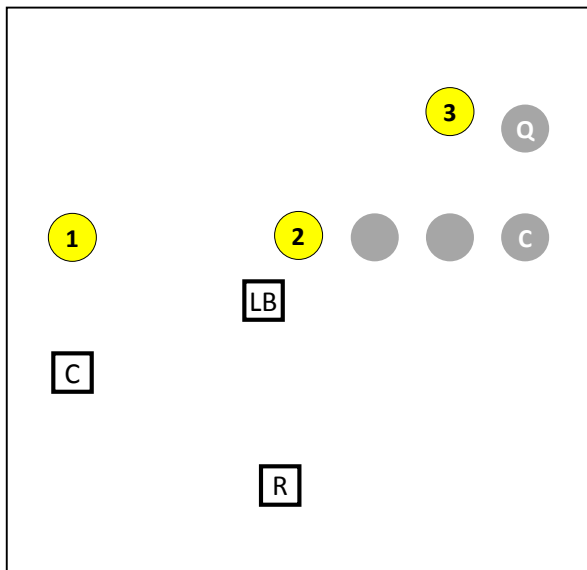

END – End on "Strong" side will align in first number called. (5 tech with 54 call)

END – End away from the "Strong" will align in second number called. (4 tech with 54 call)

NOSE – Will shade to the 5 tech or shade to the "call" side if double number (44 = strong shade)

BASE DEFENSE : "54 BLUE"

BASE DEFENSE : SECONDARY

OPTIONS: COVER 2 (READ) or MAN-2 SAFETIES

BASE DEFENSE EXAMPLE (COVER 2 READ)

BASE DEFENSE : DETERMINING STRENGTH

- 1) Strength to TE
- 2) If no TE or multiple TEs, then strength to most receivers

Outside Linebacker and Defensive Back Reads

“LOAD”

Overload, dual TE/HB

LB – 9-TECH, blitz D-GAP
 R/\$ – Flat foot, reading #2
 C – Outside contain
 \$/R - Shade C, read QB

“ACE”

TE and one receiver wide

LB – Technique
 R – Flat foot, reading TE
 C – Man to man

Outside Linebacker and Defensive Back Reads

“RIFLE”

Three receivers wide

LB – Reading QB

R/\$ – Outside #2, read QB

C – Play deep, between #1/#2

\$/R - Deep Middle