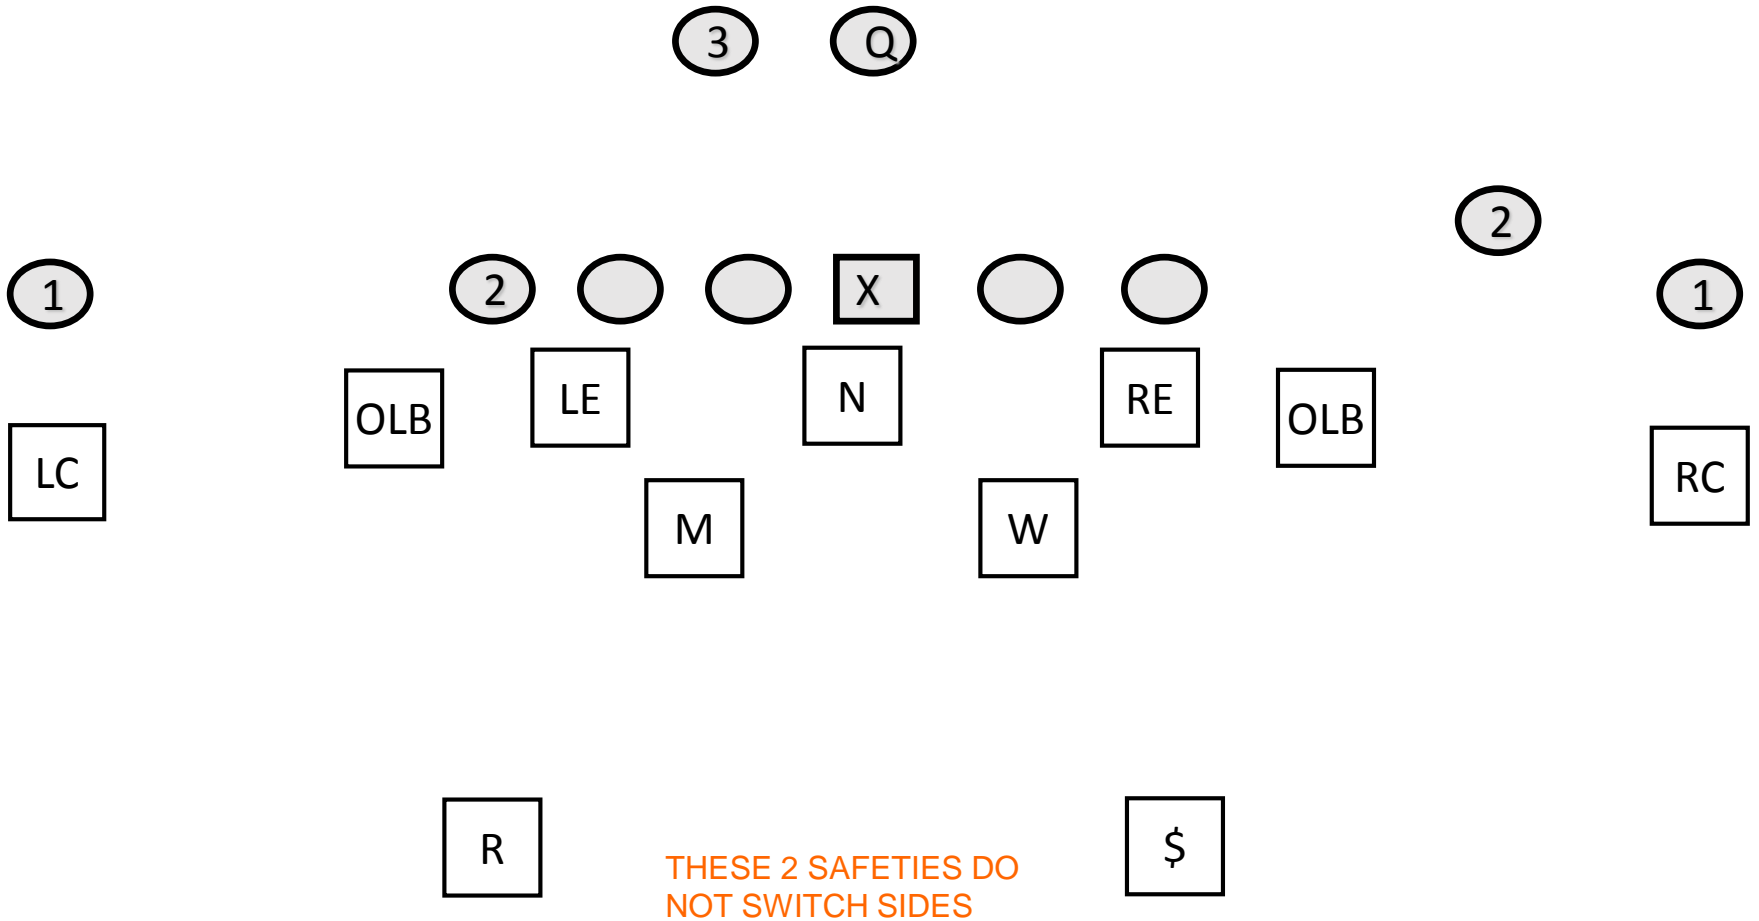

BASE DEFENSE : "54 BLUE"