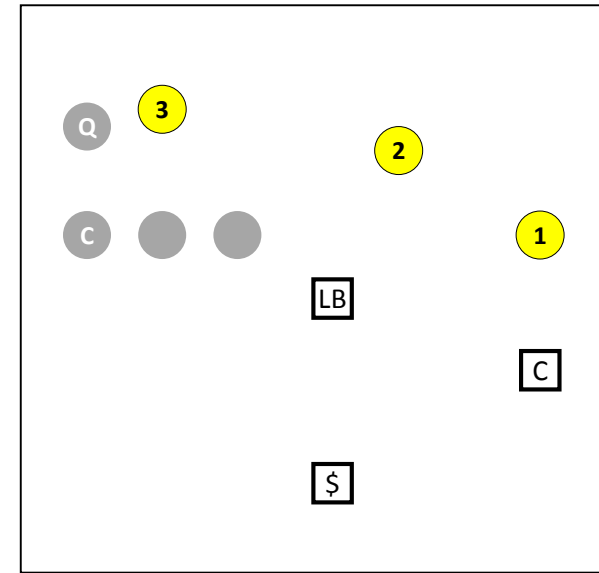

END – End on "Strong" side will align in first number called. (5 tech with 54 call)

END – End away from the "Strong" will align in second number called. (4 tech with 54 call)

NOSE – Will shade to the 5 tech or shade to the "call" side if double number (44 = strong shade)

Outside Linebacker and Defensive Back Reads

“LOAD”

Overload, dual TE/HB

LB – 9-TECH, blitz D-GAP
 R/\$ – Flat foot, reading #2
 C – Outside contain
 \$/R - Shade C, read QB

“ACE”

TE and one receiver wide

LB – Technique
 R – Flat foot, reading TE
 C – Man to man

Outside Linebacker and Defensive Back Reads

“PISTOL”

Two receivers wide

LB – Reading backfield
 R – Backpedal, reading QB
 C – Reading QB to #2

“COUGAR”

Two RBs and one receiver wide

LB – Auto blitz w/ 2 backs
 R – Flat foot, reading backfield
 C – Man to man

Outside Linebacker and Defensive Back Reads

“RIFLE”

Three receivers wide

LB – Reading QB

R/\$ – Outside #2, read QB

C – Play deep, between #1/#2

\$/R - Deep Middle