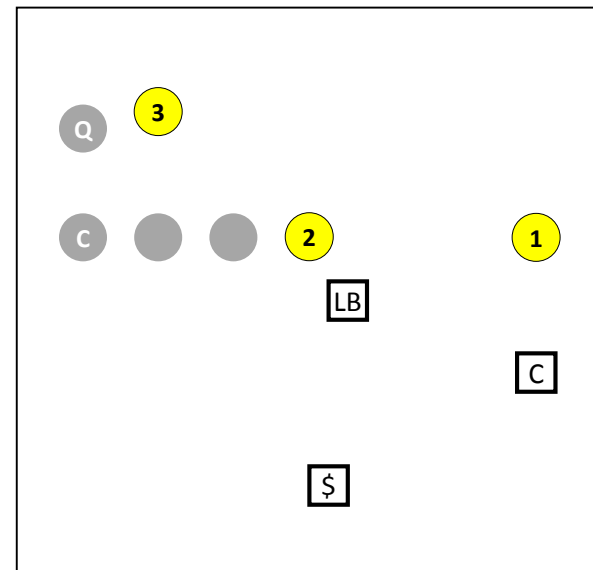

END – End on "Strong" side will align in first number called. (5 tech with 54 call)

END – End away from the "Strong" will align in second number called. (4 tech with 54 call)

NOSE – Will shade to the 5 tech or shade to the "call" side if double number (44 = strong shade)

Outside Linebacker and Defensive Back Reads

“LOAD”

Overload, dual TE/HB

LB – 9-TECH, blitz D-GAP
 R/\$ – Flat foot, reading #2
 C – Outside contain
 \$/R - Shade C, read QB

“ACE”

TE and one receiver wide

LB – Technique
 R – Flat foot, reading TE
 C – Man to man

Outside Linebacker and Defensive Back Reads

“PISTOL”

Two receivers wide

LB – Reading backfield
 R – Backpedal, reading QB
 C – Reading QB to #2

“COUGAR”

Two RBs and one receiver wide

LB – Auto blitz w/ 2 backs
 R – Flat foot, reading backfield
 C – Man to man

Outside Linebacker and Defensive Back Reads

“RIFLE”

Three receivers wide

LB – Reading QB

R/\$ – Outside #2, read QB

C – Play deep, between #1/#2

\$/R - Deep Middle