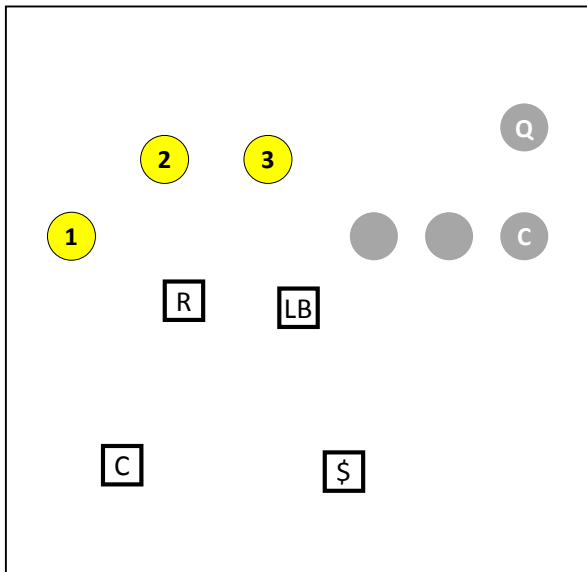

END – End on "Strong" side will align in first number called. (5 tech with 54 call)

END – End away from the "Strong" will align in second number called. (4 tech with 54 call)

NOSE – Will shade to the 5 tech or shade to the "call" side if double number (44 = strong shade)

Outside Linebacker and Defensive Back Reads

“LOAD”

Overload, dual TE/HB

LB – 9-TECH, blitz D-GAP
 R/\$ – Flat foot, reading #2
 C – Outside contain
 \$/R - Shade C, read QB

“ACE”

TE and one receiver wide

LB – Technique
 R – Flat foot, reading TE
 C – Man to man

Outside Linebacker and Defensive Back Reads

“PISTOL”

Two receivers wide

LB – Reading backfield
 R – Backpedal, reading QB
 C – Reading QB to #2

“COUGAR”

Two RBs and one receiver wide

LB – Auto blitz w/ 2 backs
 R – Flat foot, reading backfield
 C – Man to man

Outside Linebacker and Defensive Back Reads

“RIFLE”

Three receivers wide

LB – Reading QB

R/\$ – Outside #2, read QB

C – Play deep, between #1/#2

\$/R - Deep Middle