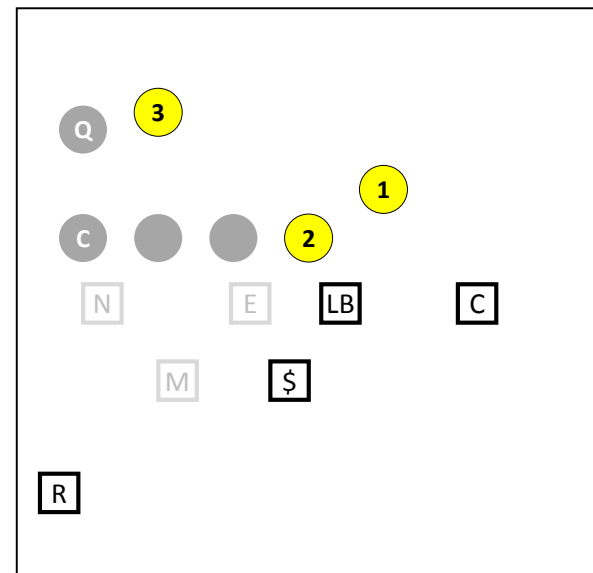

END – End on "Strong" side will align in first number called. (5 tech with 54 call)

END – End away from the "Strong" will align in second number called. (4 tech with 54 call)

NOSE – Will shade to the 5 tech or shade to the "call" side if double number (44 = strong shade)

BASE DEFENSE : "54 BLUE"

BASE DEFENSE : SECONDARY

OPTIONS: COVER 2 (READ) or MAN-2 SAFETIES

BASE DEFENSE EXAMPLE (COVER 2 READ)

BASE DEFENSE : DETERMINING STRENGTH

- 1) Strength to TE
- 2) If no TE or multiple TEs, then strength to most receivers

Outside Linebacker and Defensive Back Reads

“LOAD”

Overload, dual TE/HB

LB – 9-TECH, blitz D-GAP
 R/\$ – Flat foot, reading #2
 C – Outside contain
 \$/R - Shade C, read QB

“ACE”

TE and one receiver wide

LB – Technique
 R – Flat foot, reading TE
 C – Man to man

Outside Linebacker and Defensive Back Reads

“RIFLE”

Three receivers wide

LB – Reading QB

R/\$ – Outside #2, read QB

C – Play deep, between #1/#2

\$/R - Deep Middle