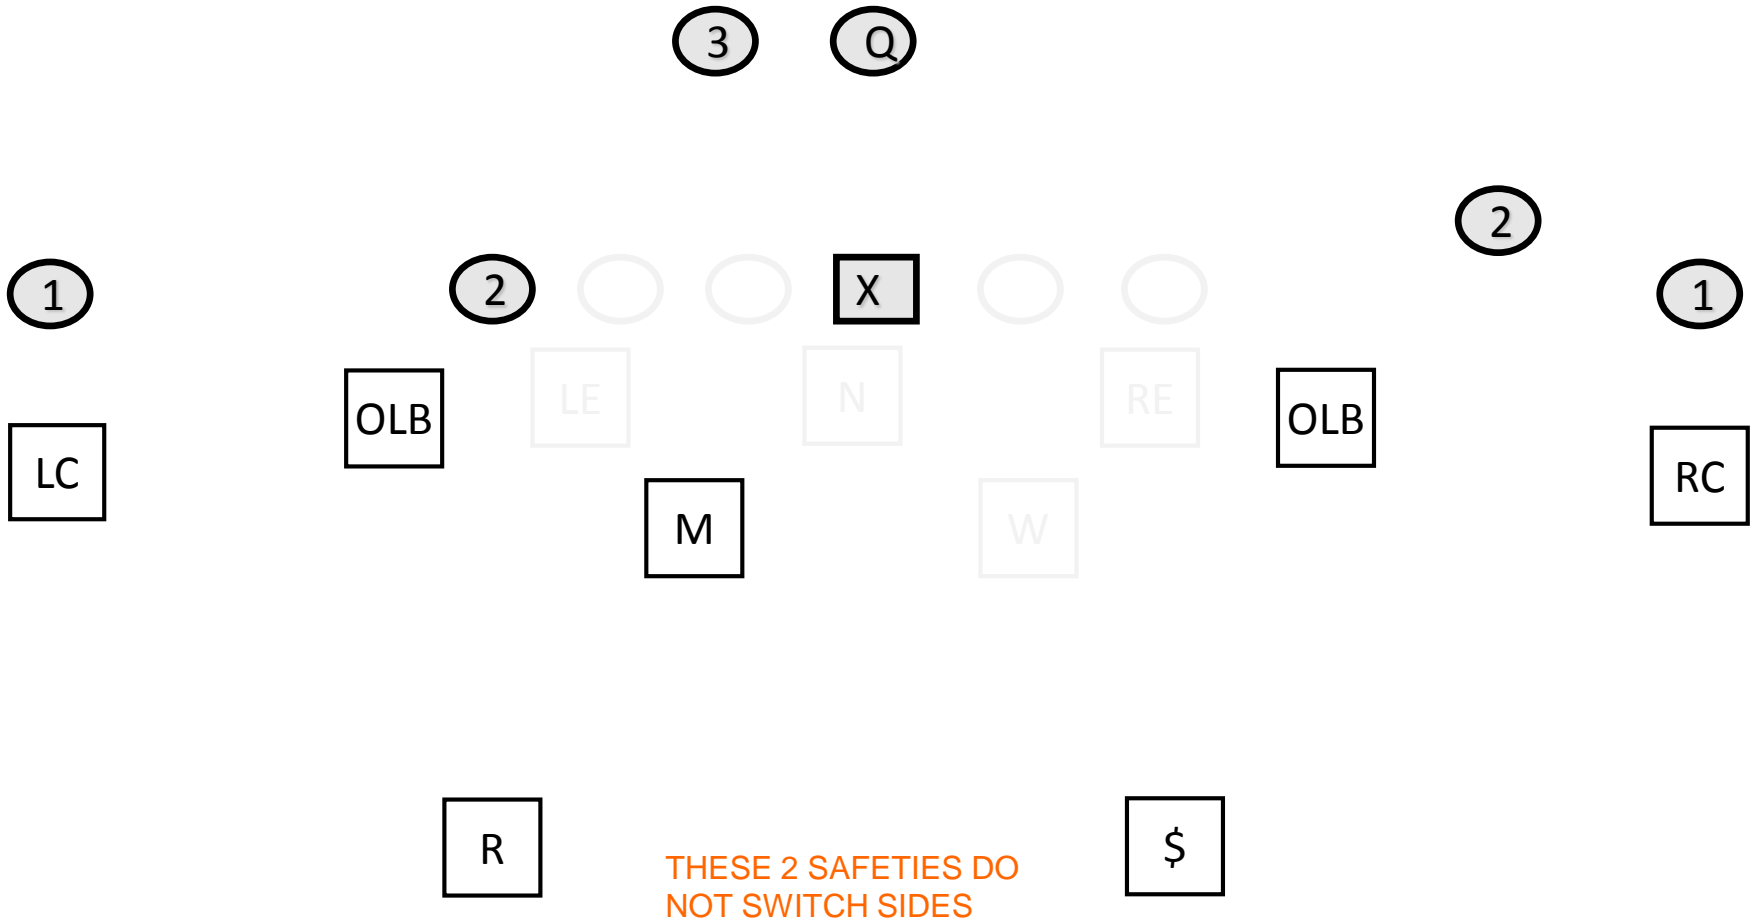

BASE DEFENSE : SECONDARY

OPTIONS: COVER 2 (READ) or MAN-2 SAFETIES