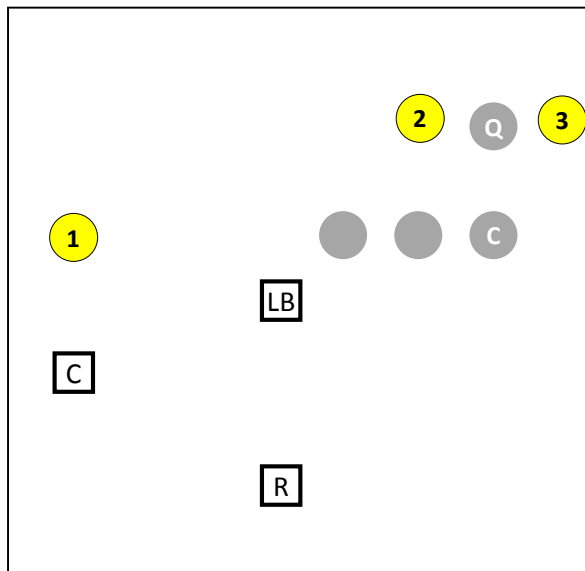

END – End on "Strong" side will align in first number called. (5 tech with 54 call)

END – End away from the "Strong" will align in second number called. (4 tech with 54 call)

NOSE – Will shade to the 5 tech or shade to the "call" side if double number (44 = strong shade)

Outside Linebacker and Defensive Back Reads

“LOAD”

Overload, dual TE/HB

LB – 9-TECH, blitz D-GAP
 R/\$ – Flat foot, reading #2
 C – Outside contain
 \$/R - Shade C, read QB

“ACE”

TE and one receiver wide

LB – Technique
 R – Flat foot, reading TE
 C – Man to man

Outside Linebacker and Defensive Back Reads

“PISTOL”

Two receivers wide

LB – Reading backfield
 R – Backpedal, reading QB
 C – Reading QB to #2

“COUGAR”

Two RBs and one receiver wide

LB – Auto blitz w/ 2 backs
 R – Flat foot, reading backfield
 C – Man to man

Outside Linebacker and Defensive Back Reads

“RIFLE”

Three receivers wide

LB – Reading QB

R/\$ – Outside #2, read QB

C – Play deep, between #1/#2

\$/R - Deep Middle