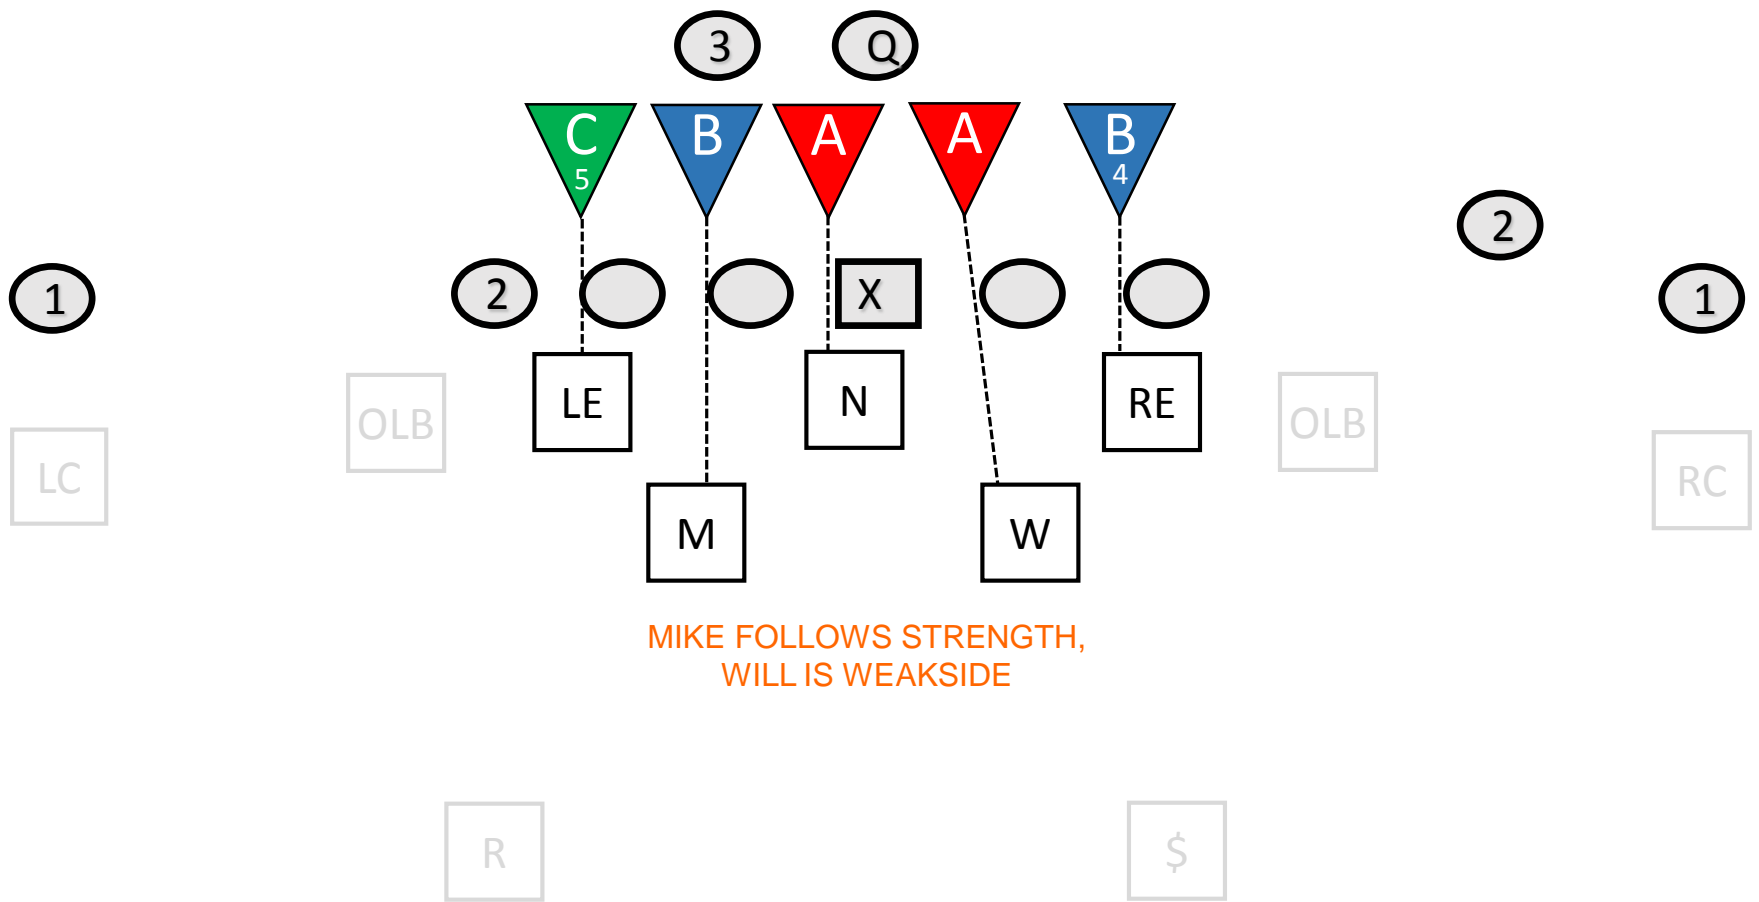

END – End on "Strong" side will align in first number called. (5 tech with 54 call)

END – End away from the "Strong" will align in second number called. (4 tech with 54 call)

NOSE – Will shade to the 5 tech or shade to the "call" side if double number (44 = strong shade)

BASE DEFENSE : "54 BLUE"

BASE DEFENSE : SECONDARY

OPTIONS: COVER 2 (READ) or MAN-2 SAFETIES

BASE DEFENSE EXAMPLE (COVER 2 READ)

BASE DEFENSE : DETERMINING STRENGTH

- 1) Strength to TE
- 2) If no TE or multiple TEs, then strength to most receivers

Outside Linebacker and Defensive Back Reads

“LOAD”

Overload, dual TE/HB

LB – 9-TECH, blitz D-GAP
 R/\$ – Flat foot, reading #2
 C – Outside contain
 \$/R - Shade C, read QB

“ACE”

TE and one receiver wide

LB – Technique
 R – Flat foot, reading TE
 C – Man to man

Outside Linebacker and Defensive Back Reads

“PISTOL”

Two receivers wide

LB – Reading backfield
 R – Backpedal, reading QB
 C – Reading QB to #2

“COUGAR”

Two RBs and one receiver wide

LB – Auto blitz w/ 2 backs
 R – Flat foot, reading backfield
 C – Man to man