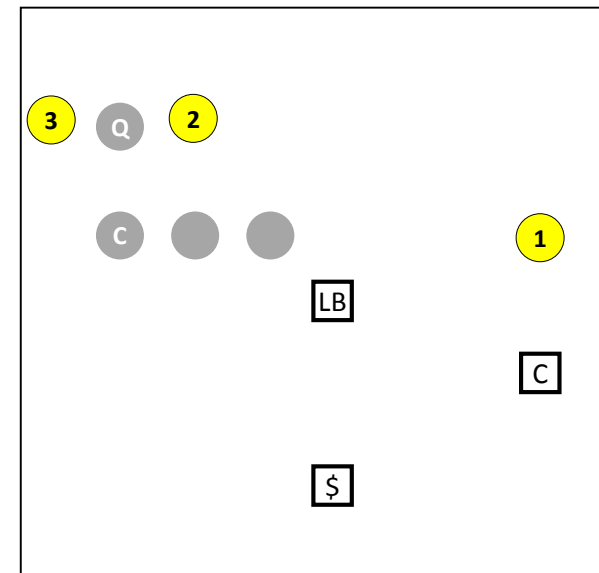

Outside Linebacker and Defensive Back Reads

“LOAD”

Overload, dual TE/HB

LB – 9-TECH, blitz D-GAP
 R/\$ – Flat foot, reading #2
 C – Outside contain
 \$/R - Shade C, read QB

“ACE”

TE and one receiver wide

LB – Technique
 R – Flat foot, reading TE
 C – Man to man

Outside Linebacker and Defensive Back Reads

“PISTOL”

Two receivers wide

LB – Reading backfield
 R – Backpedal, reading QB
 C – Reading QB to #2

“COUGAR”

Two RBs and one receiver wide

LB – Auto blitz w/ 2 backs
 R – Flat foot, reading backfield
 C – Man to man

Outside Linebacker and Defensive Back Reads

“RIFLE”

Three receivers wide

LB – Reading QB

R/\$ – Outside #2, read QB

C – Play deep, between #1/#2

\$/R - Deep Middle