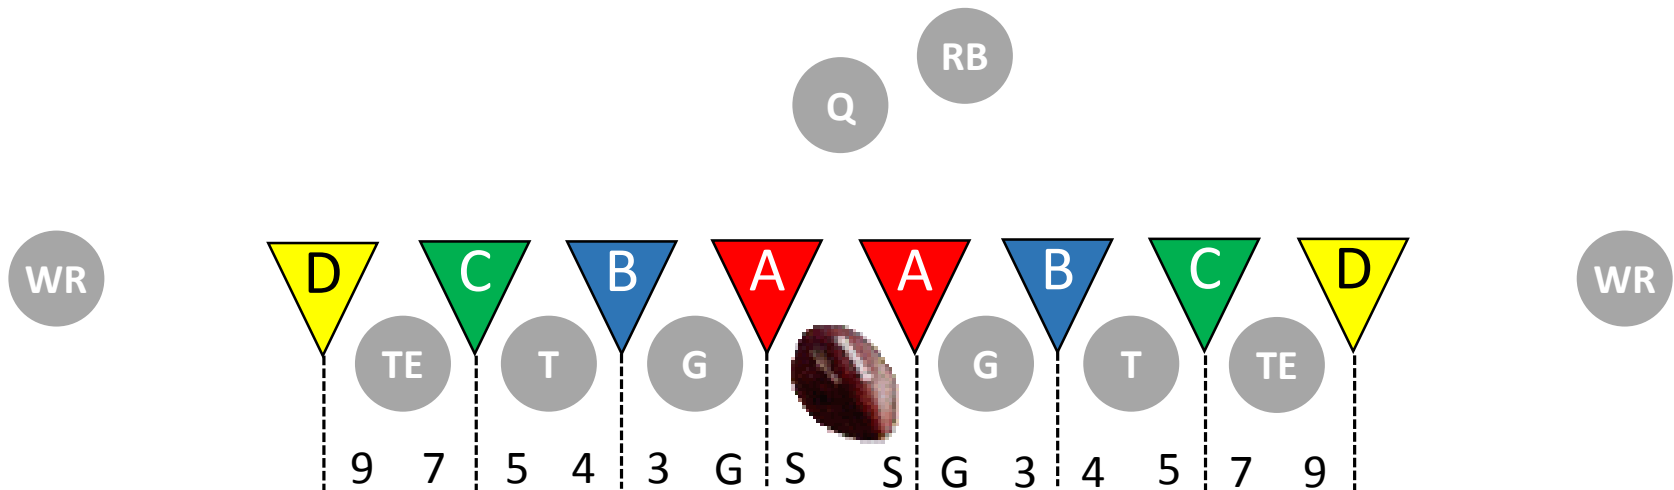

GAP RESPONSIBILITY

9 TECH: OUTSIDE SHADE OF TE
 7 TECH: INSIDE SHADE OF TE
 5 TECH: OUTSIDE NOSTRIL OF OT
 4 TECH: INSIDE NOSTRIL OF OT
 3 TECH: OUTSIDE SHADE OF OG
 G TECH: INSIDE SHADE OF OG
 "SHADE" TECH: OUTSIDE SHADE OF C

END – End on "Strong" side will align in first number called. (5 tech with 54 call)

END – End away from the "Strong" will align in second number called. (4 tech with 54 call)

NOSE – Will shade to the 5 tech or shade to the "call" side if double number (44 = strong shade)

Outside Linebacker and Defensive Back Reads

“LOAD”

Overload, dual TE/HB

LB – 9-TECH, blitz D-GAP
 R/\$ – Flat foot, reading #2
 C – Outside contain
 \$/R - Shade C, read QB

“ACE”

TE and one receiver wide

LB – Technique
 R – Flat foot, reading TE
 C – Man to man

Outside Linebacker and Defensive Back Reads

“RIFLE”

Three receivers wide

LB – Reading QB

R/\$ – Outside #2, read QB

C – Play deep, between #1/#2

\$/R - Deep Middle