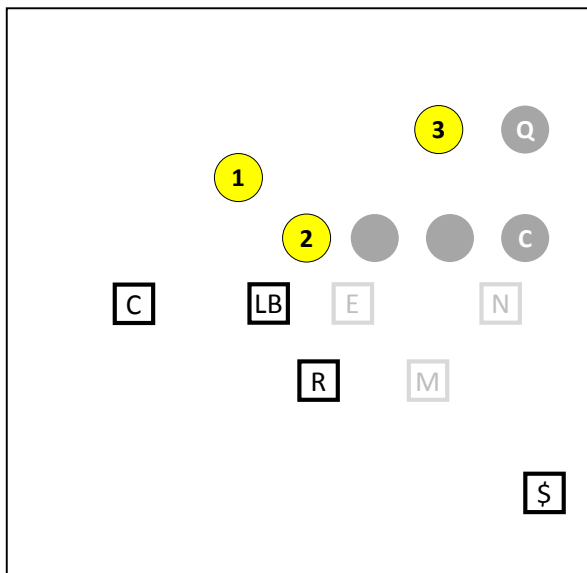

END – End on "Strong" side will align in first number called. (5 tech with 54 call)

END – End away from the "Strong" will align in second number called. (4 tech with 54 call)

NOSE – Will shade to the 5 tech or shade to the "call" side if double number (44 = strong shade)

BASE DEFENSE : "54 BLUE"

BASE DEFENSE : SECONDARY

OPTIONS: COVER 2 (READ) or MAN-2 SAFETIES

BASE DEFENSE EXAMPLE (COVER 2 READ)

BASE DEFENSE : DETERMINING STRENGTH

- 1) Strength to TE
- 2) If no TE or multiple TEs, then strength to most receivers

Outside Linebacker and Defensive Back Reads

“LOAD”

Overload, dual TE/HB

LB – 9-TECH, blitz D-GAP
 R/\$ – Flat foot, reading #2
 C – Outside contain
 \$/R - Shade C, read QB

“ACE”

TE and one receiver wide

LB – Technique
 R – Flat foot, reading TE
 C – Man to man

Outside Linebacker and Defensive Back Reads

“RIFLE”

Three receivers wide

LB – Reading QB

R/\$ – Outside #2, read QB

C – Play deep, between #1/#2

\$/R - Deep Middle