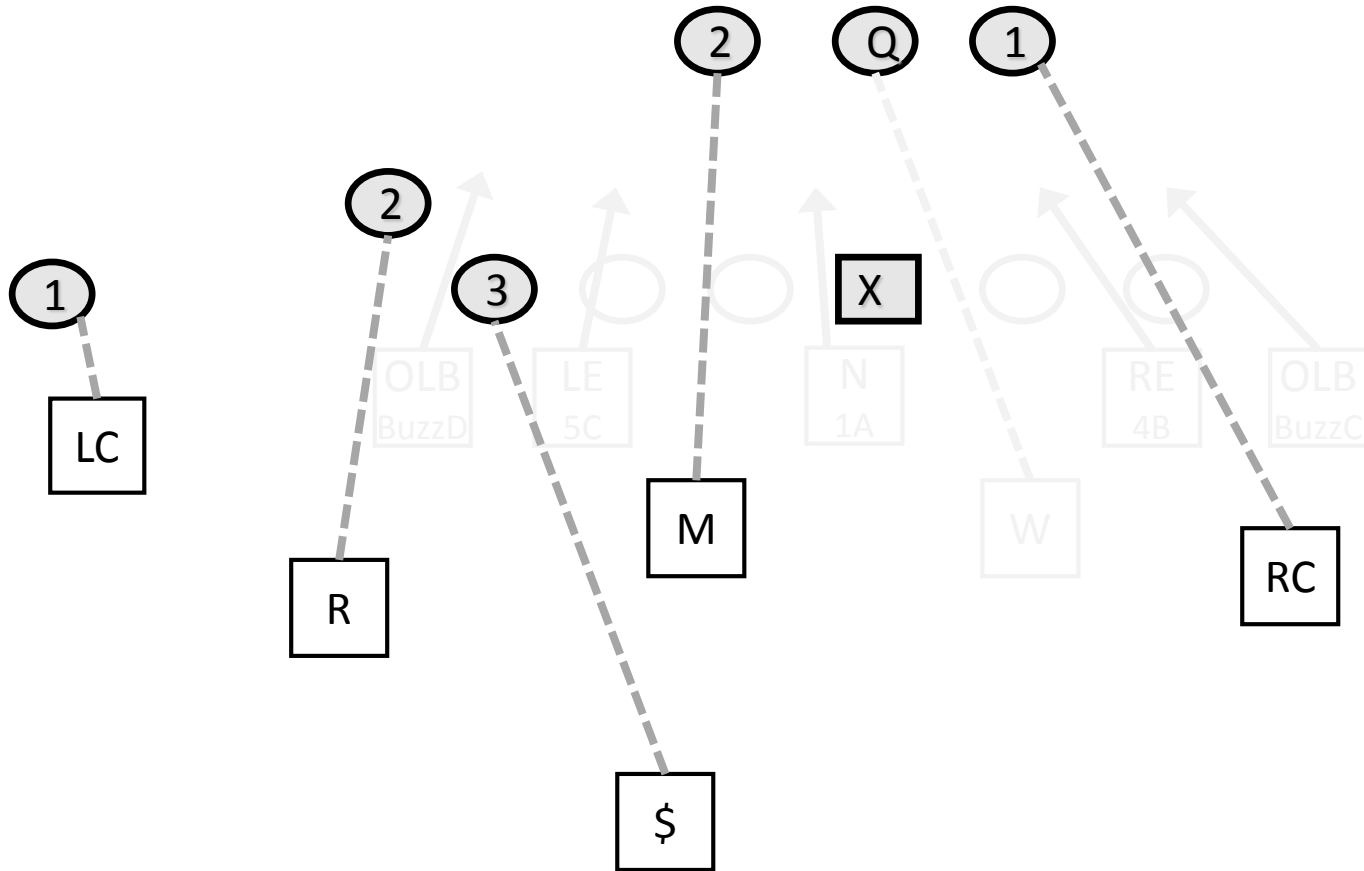

BASE DEFENSE EXAMPLE (COVER 2 READ)