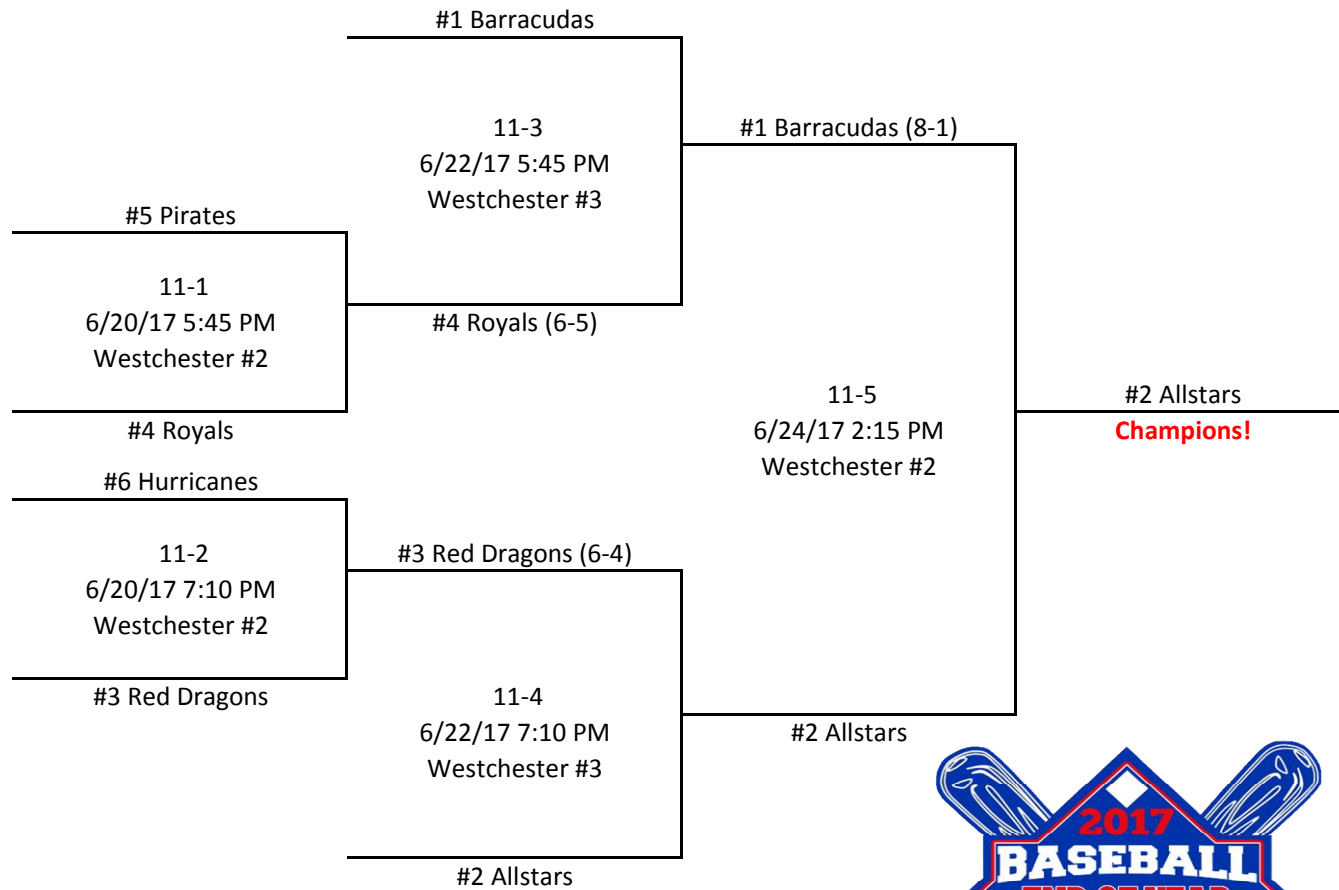

# 11U

# Softball

## Platinum Bracket

Last Updated: 6/24/17 8:33 PM