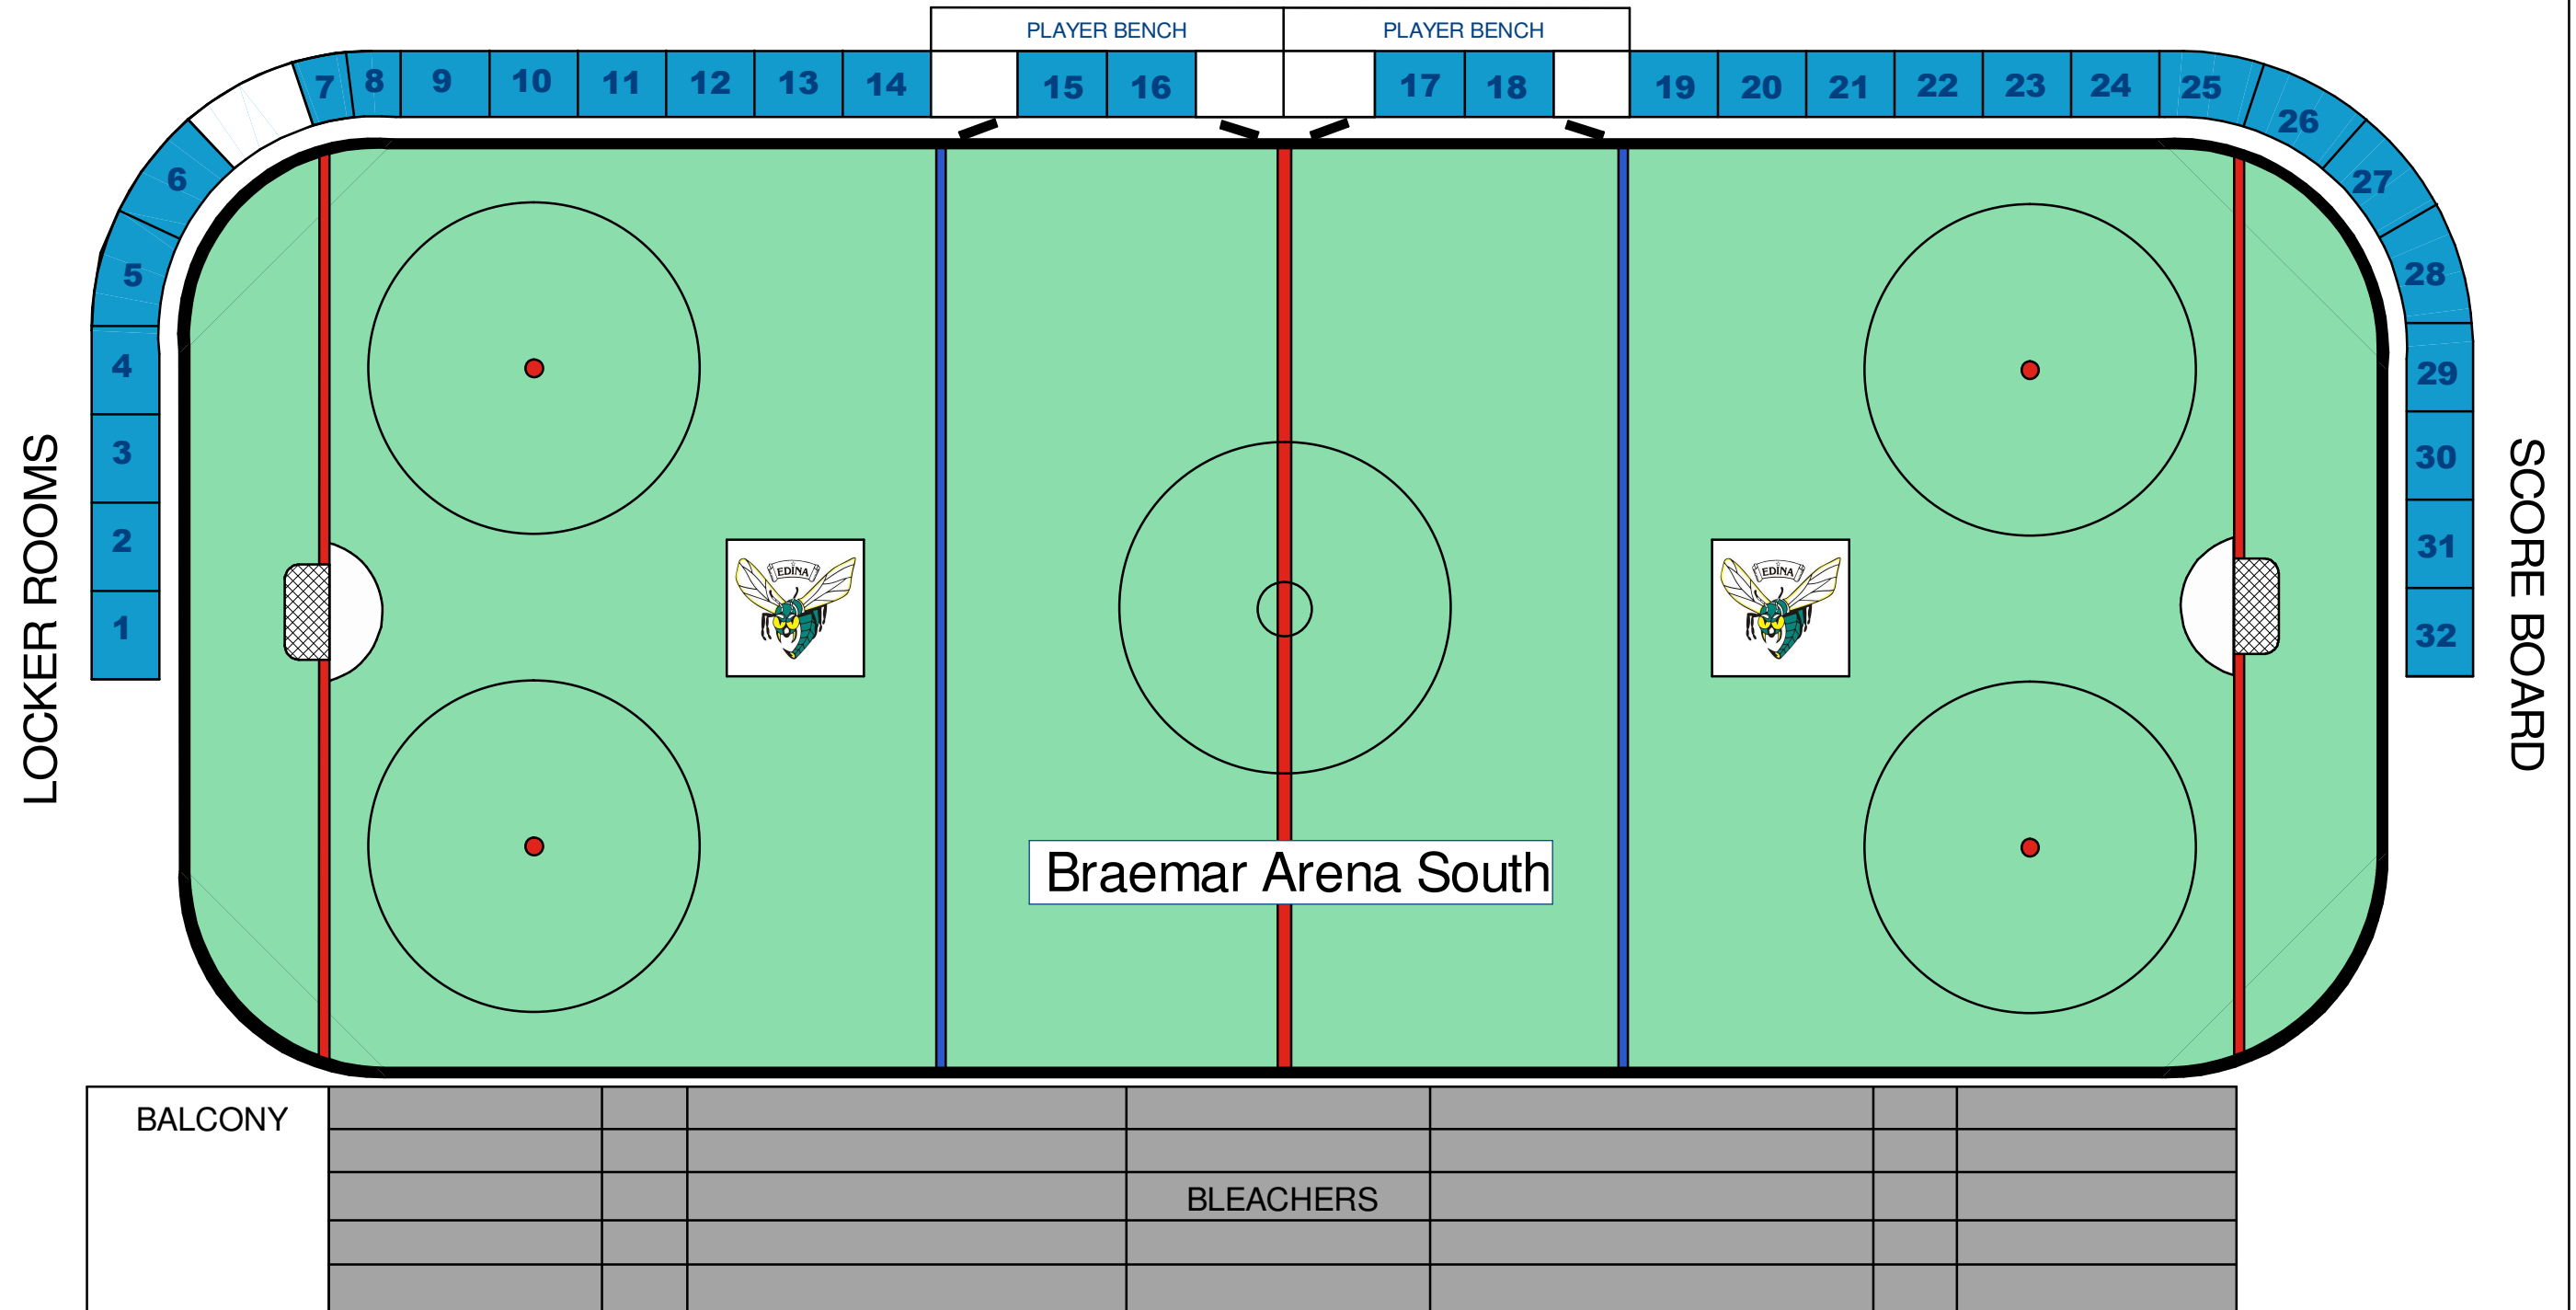

EDINA HOCKEY ASSOCIATION  
BRAEMAR ARENA SOUTH RINK DASHER SPACE

LEVEL 1 DASHER BOARDS ARE 5 THROUGH 28  
 LEVEL 2 DASHER BOARDS ARE 1-4 AND 29 -32  
 Please contact our sponsorship coordinator for availability.