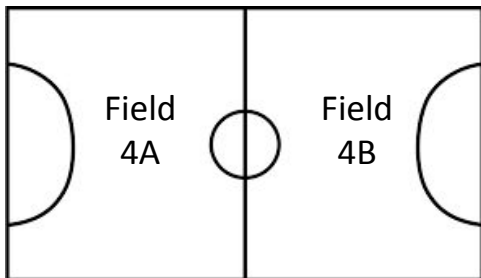

BAVARIAN SOCCER CLUB
700 W Lexington Blvd
Glendale, WI 53217

Lexington Blvd