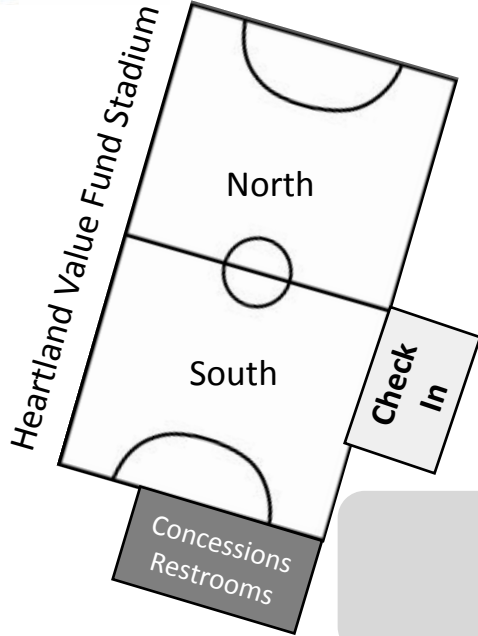

BAVARIAN SOCCER CLUB
700 W Lexington Blvd
Glendale, WI 53217

Lexington Blvd