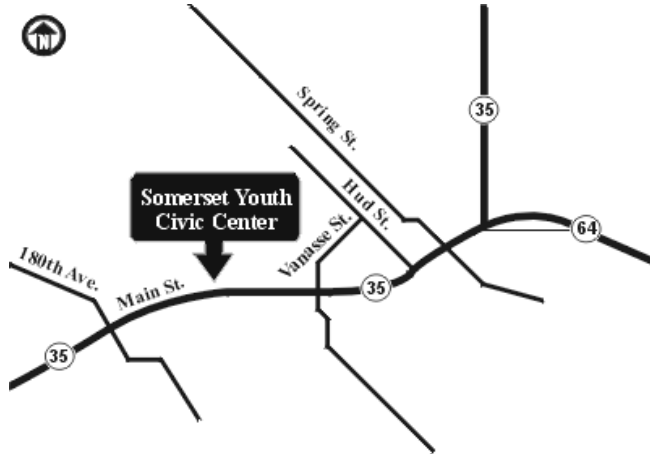

Somerset Ice Arena
529 Main St.
Somerset, WI 54025
715-247-4445

©2008 arenamaps.com

FROM I-94: Take the Hudson, WI exit (Hwy 35N) through downtown Hudson. Go 8 miles and take the Somerset exit (Business/64). Take a left at top of ramp & Somerset is 3 miles. Turn left on frontage road after First National Community Bank. You will also see a Floatrite Park sign there as well.

FROM STILLWATER, MN: Hwy 36 into downtown Stillwater, cross bridge into WI (Hwy 35/64). Go 5 miles and take Somerset exit (Business/64). Take a left at top of ramp & Somerset is 3 miles. Turn left on frontage road after First National Bank. You will also see a Floatrite Park sign there as well.

St. Croix Recreation Center – Stillwater North and Blizzard Rinks
1675 Market Dr.
Stillwater, MN 55082
651-430-2601

Driving Instructions:

Stillwater is located at the east end of Rt-36 along the Wisconsin border in east central Minnesota, approx. 25 miles northeast of Minneapolis.

From Minneapolis: I-35W north approx. 5 miles to Rt-36 East (exit 23B). Proceed east on Rt-36 approx. 17 miles to Rt-5 (Stillwater Blvd.). Turn left on Stillwater Blvd. (Rt-5) and proceed northeast approx. 0.3 mile to Curve Crest Blvd. Turn right on Curve Crest Blvd. and proceed east a short distance (approx. 300 feet) to Market Drive. Turn left on Market Dr. and proceed north approx. 0.2 mile to arena on the right.