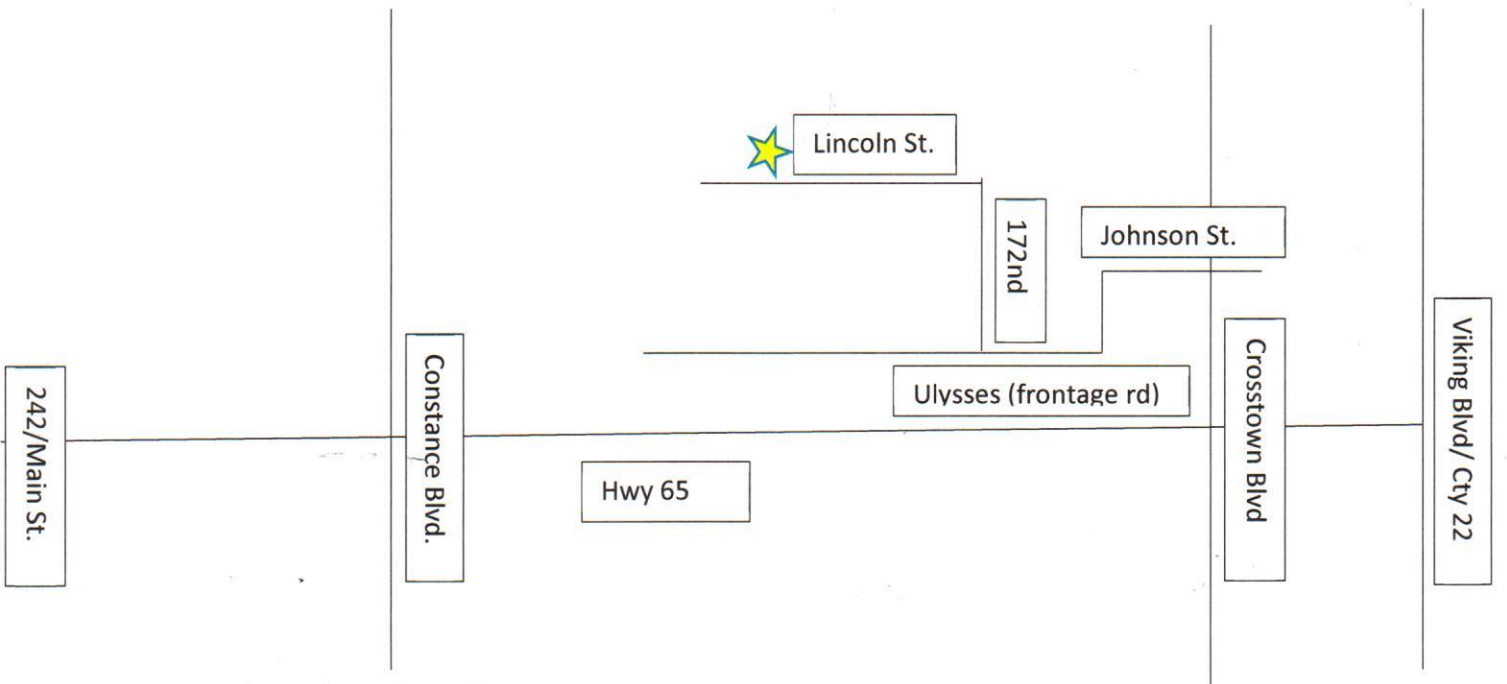

Location of all booster club meetings and dry fire practices:

Industrial Rubber and Supply Co.  
17138 Lincoln St. NE Ham Lake, MN55304  
*(enter South side door & proceed up stairs)*

North on US Highway 65

Turn Left on Crossstown Blvd.

Take first Left onto Johnson St.

Turn Right on Ulysses (this will be the stop sign to the frontage road)

Turn Right on 172<sup>nd</sup>

172<sup>nd</sup> will wind around and turn into Lincoln St.

Industrial Rubber will be on your right hand side. (Gray building with blue stripes)

242/Main St.