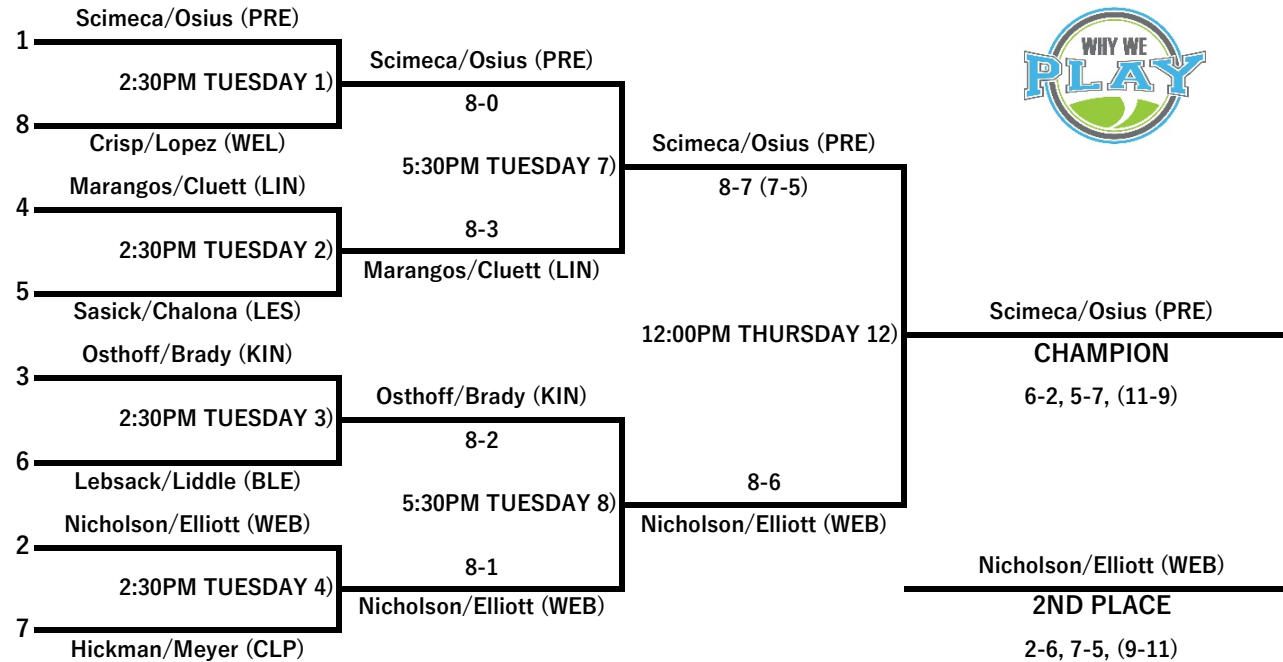

2015 PSD Middle School Varsity Tennis Championship Tournament

Championship Bracket

#1 GIRLS' DOUBLES

Consolation Bracket