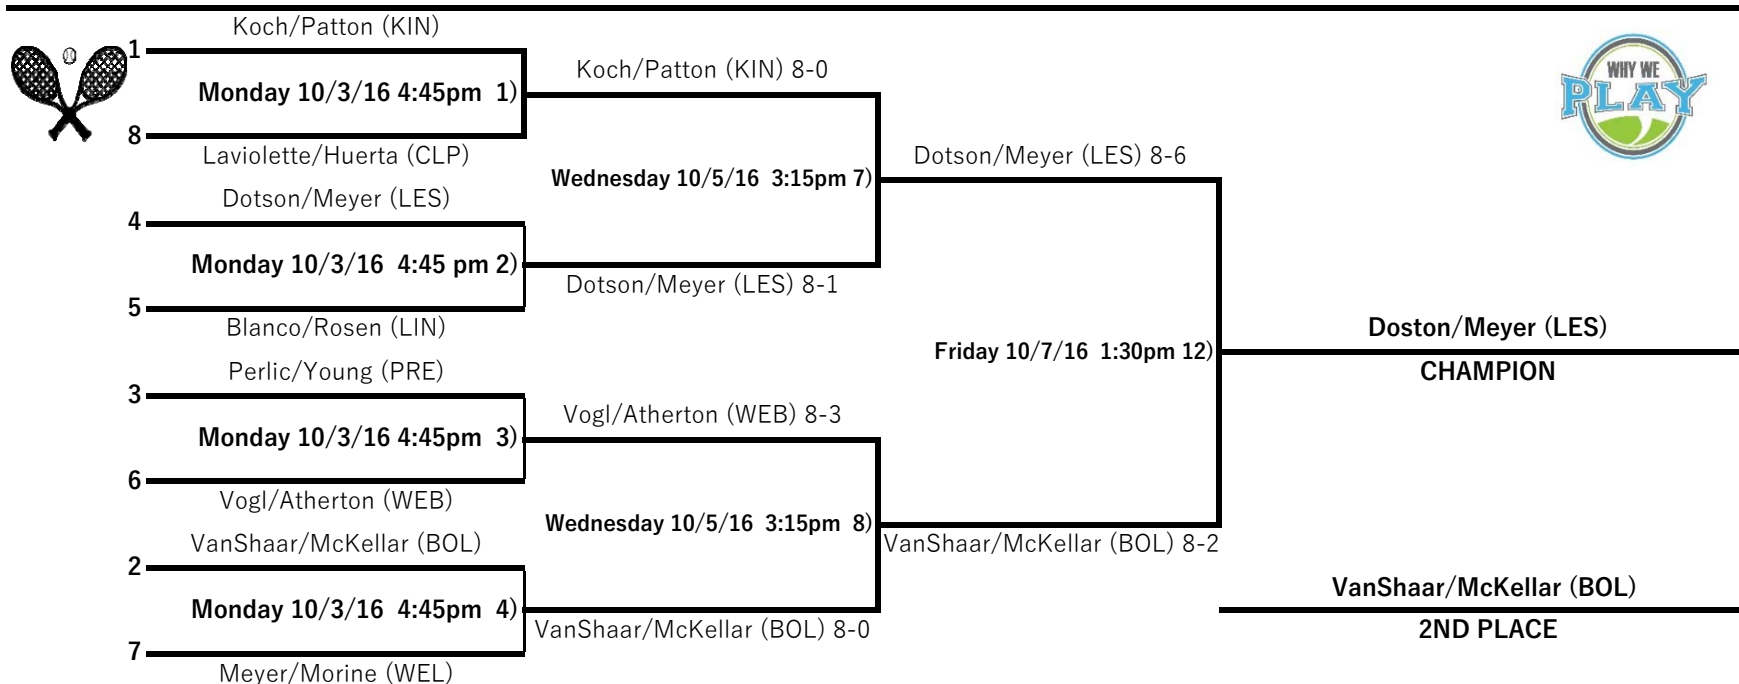

2016 PSD Middle School Varsity Tennis Championship Tournament

#3 GIRLS' DOUBLES

Championship Bracket

Consolation Bracket