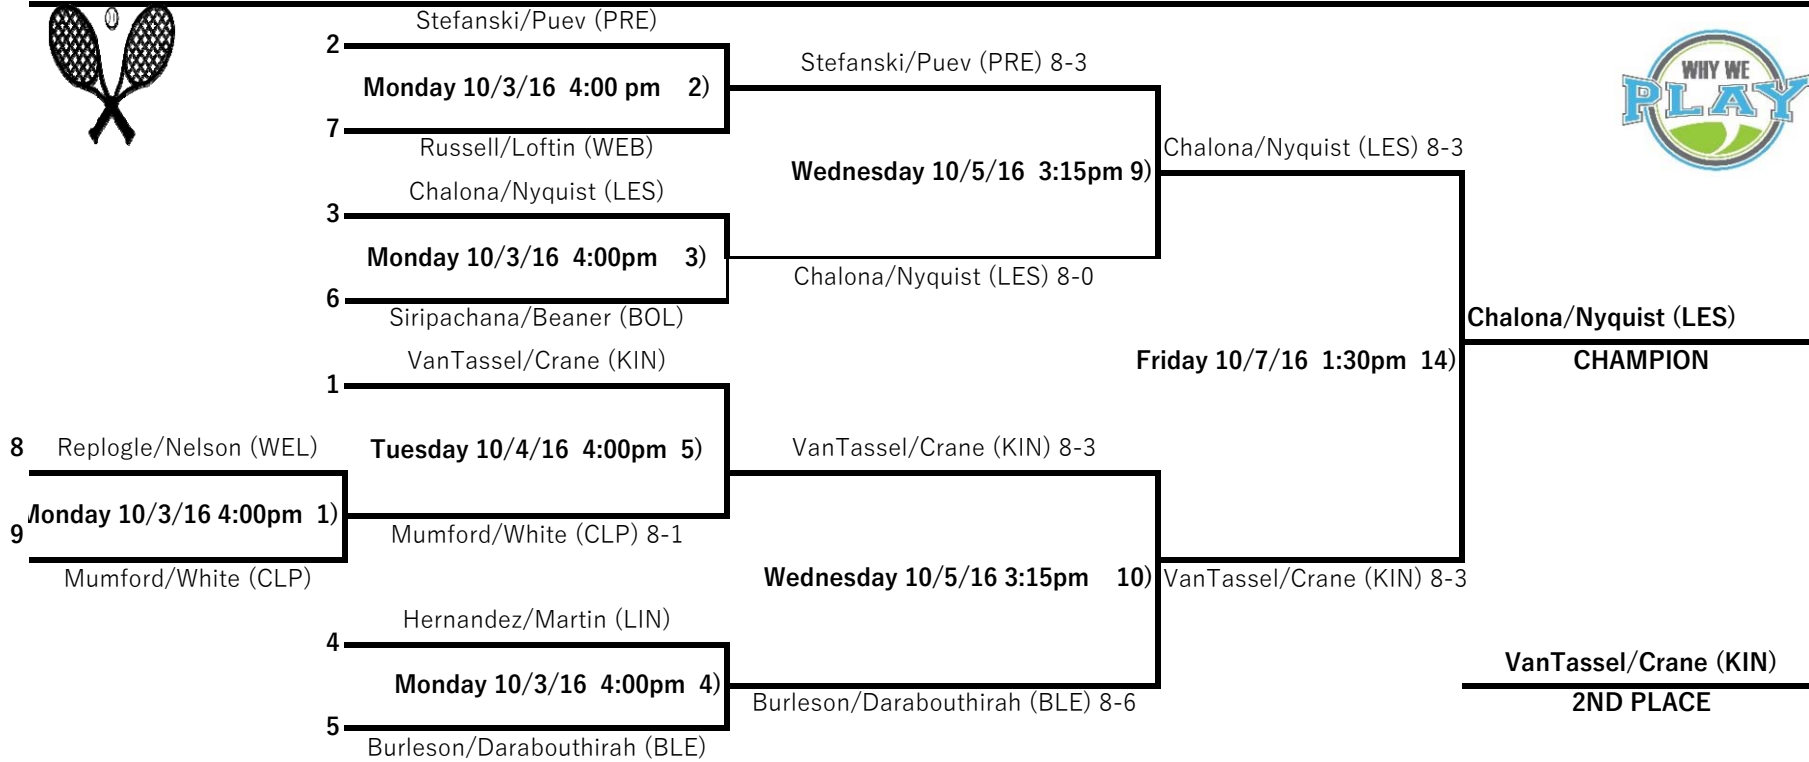

2016 PSD Middle School Varsity Tennis Championship Tournament

Championship Bracket

#2 GIRLS' DOUBLES

Consolation Bracket