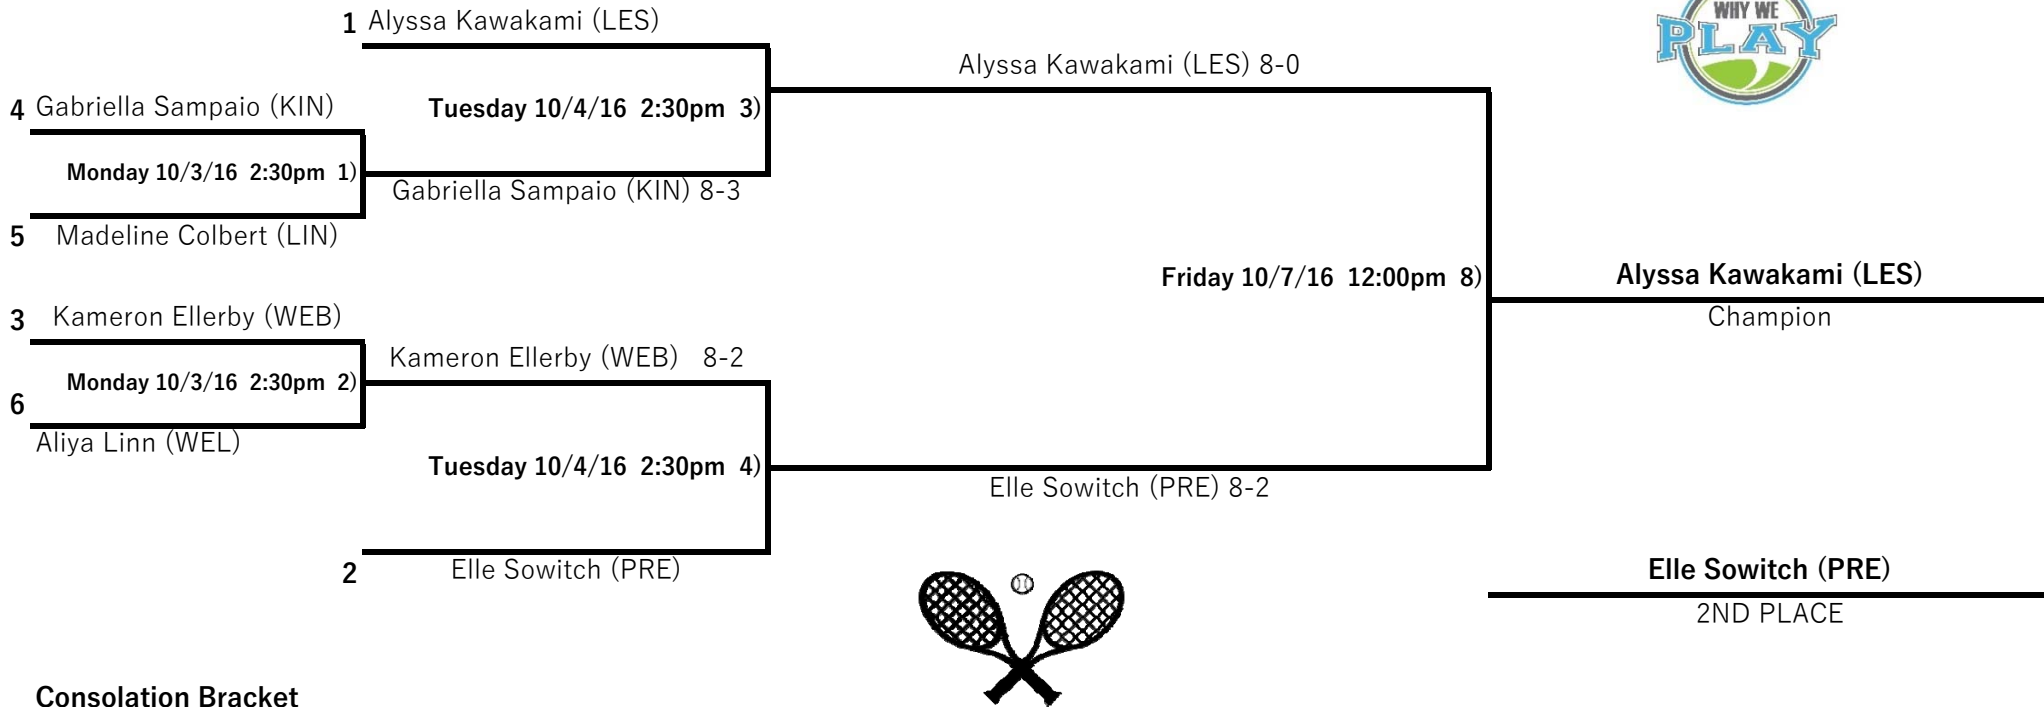

2016 PSD Middle School Varsity Tennis Championship Tournament

Championship Bracket

#1 GIRLS' SINGLES

Consolation Bracket