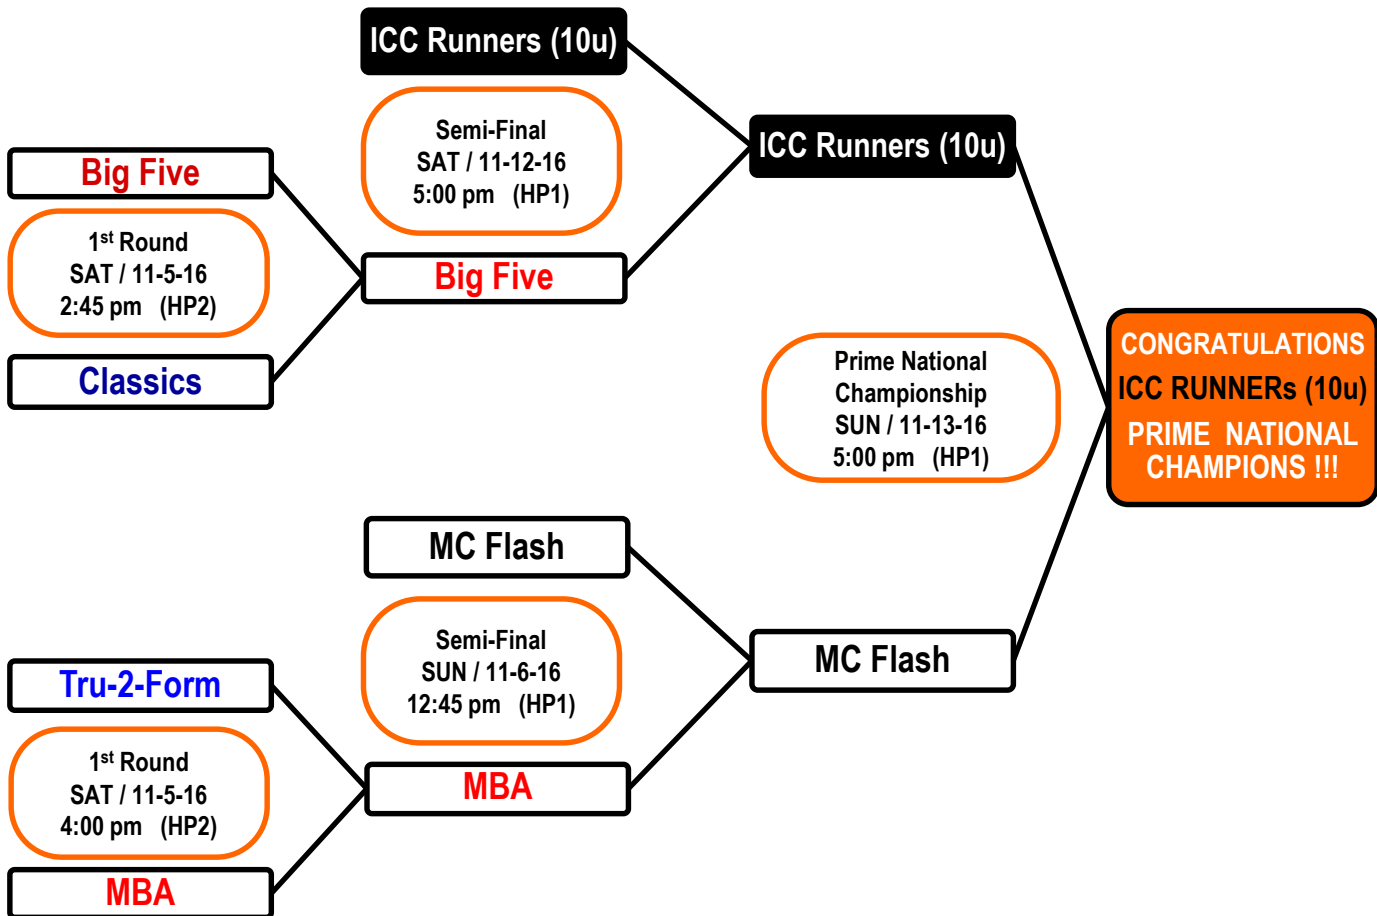

2016 FORCE ONE FALL BASKETBALL PLAYOFFS • PRIME DIVISION

NATIONAL CONFERENCE