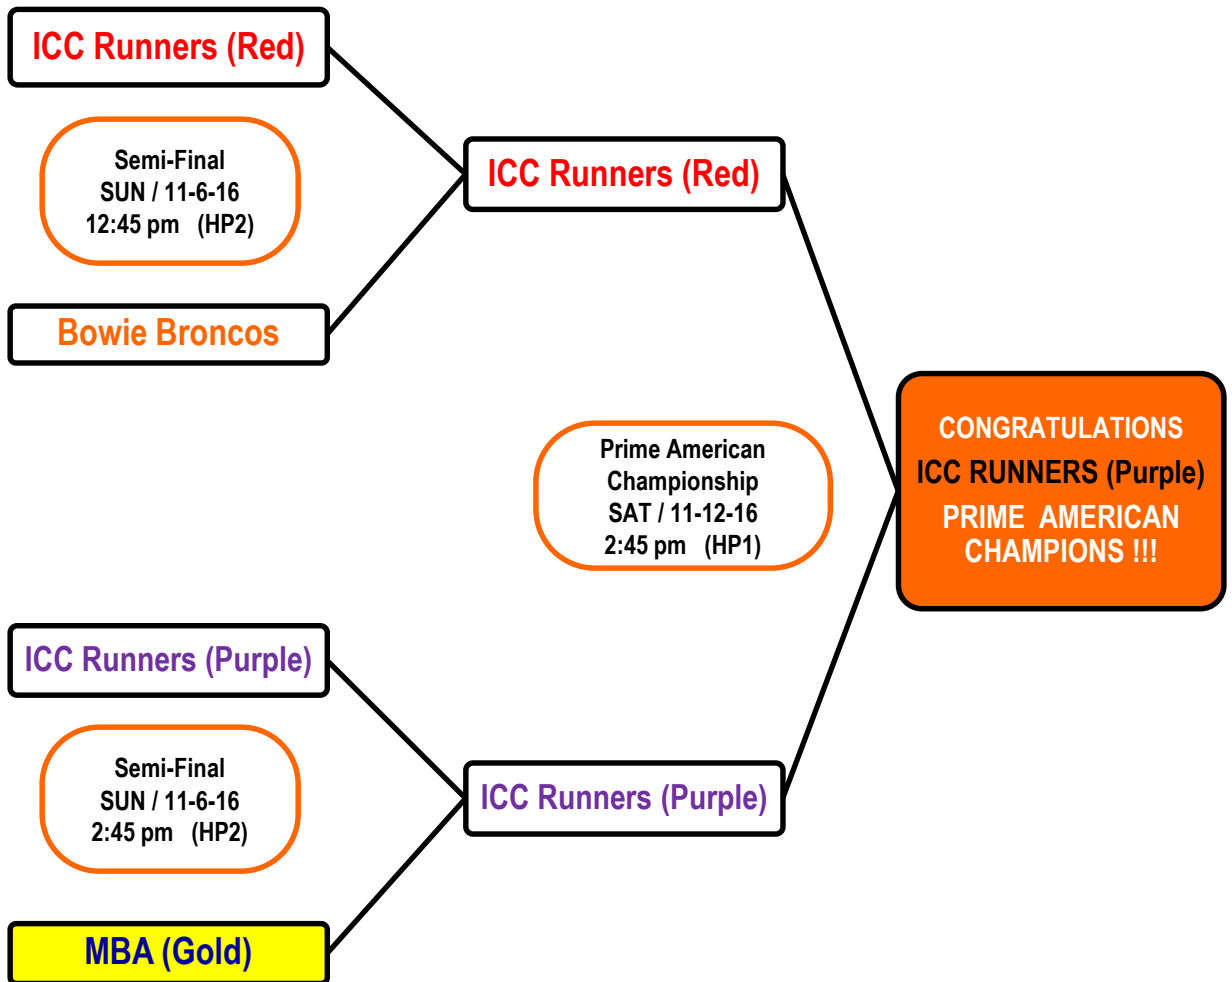

2016 FORCE ONE FALL BASKETBALL PLAYOFFS • PRIME DIVISION

AMERICAN CONFERENCE