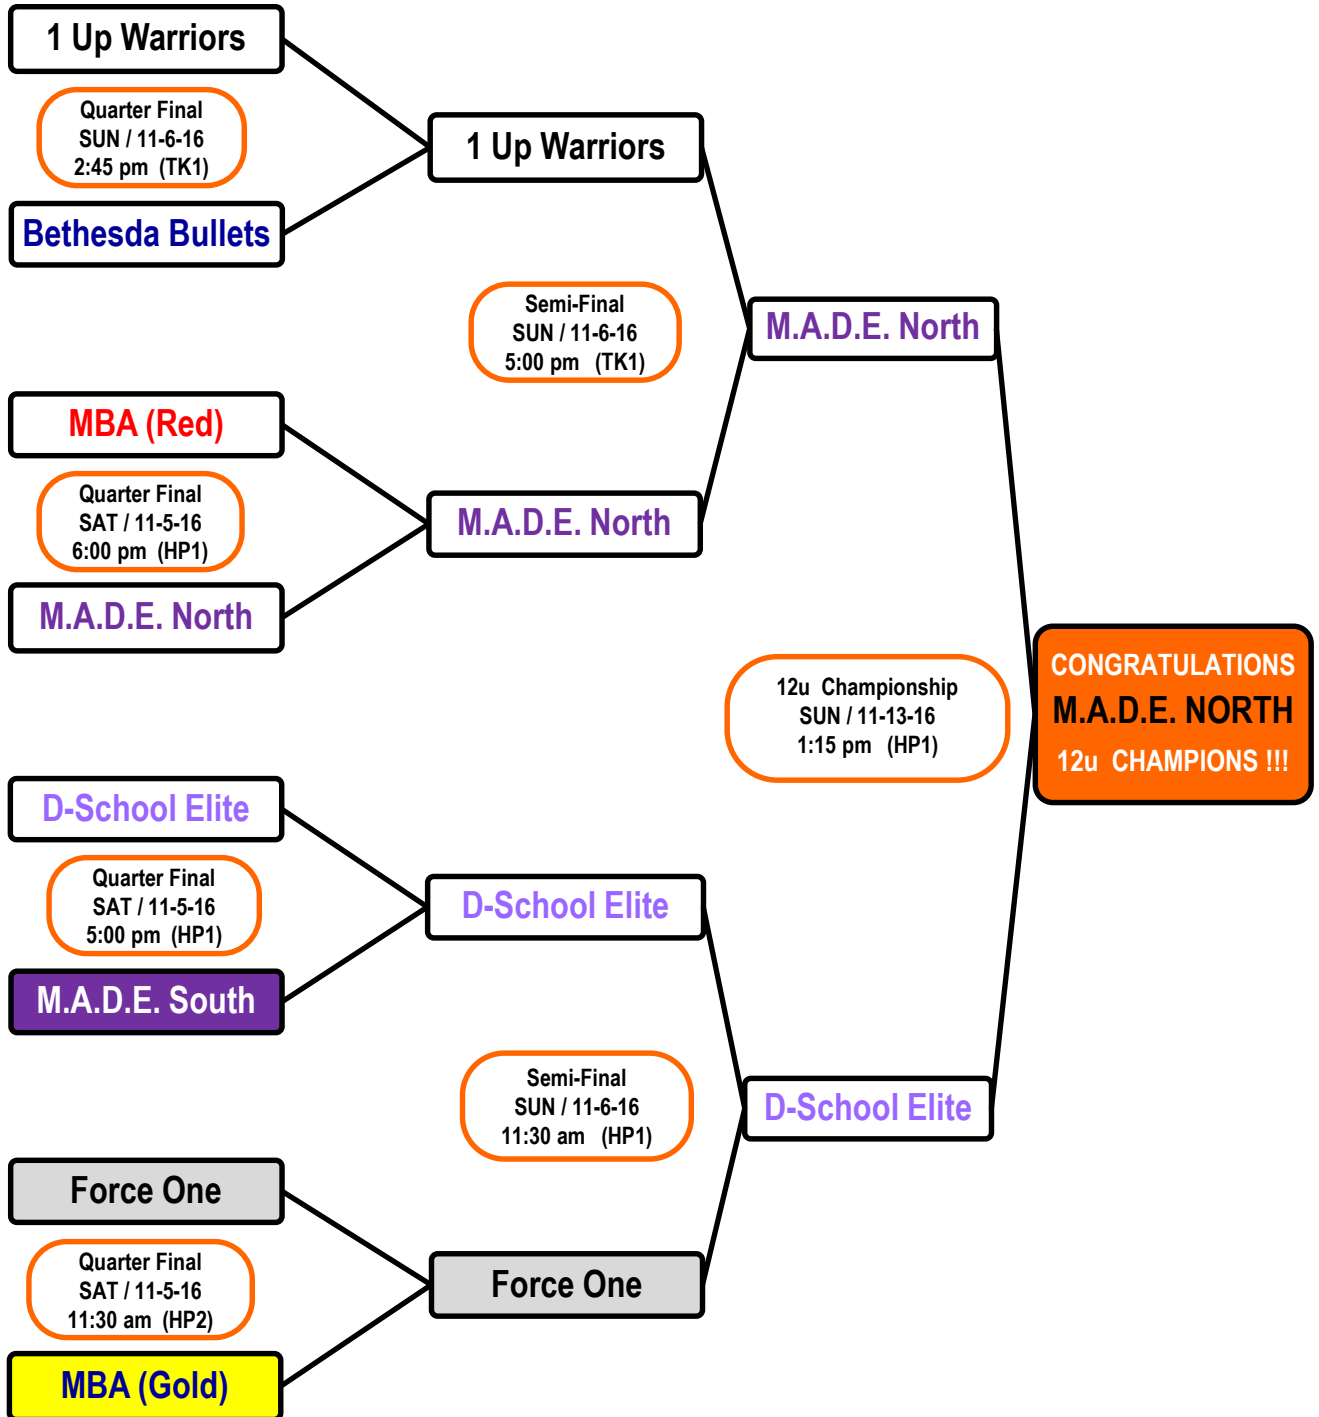

2016 FORCE ONE FALL BASKETBALL PLAYOFFS • 12u DIVISION