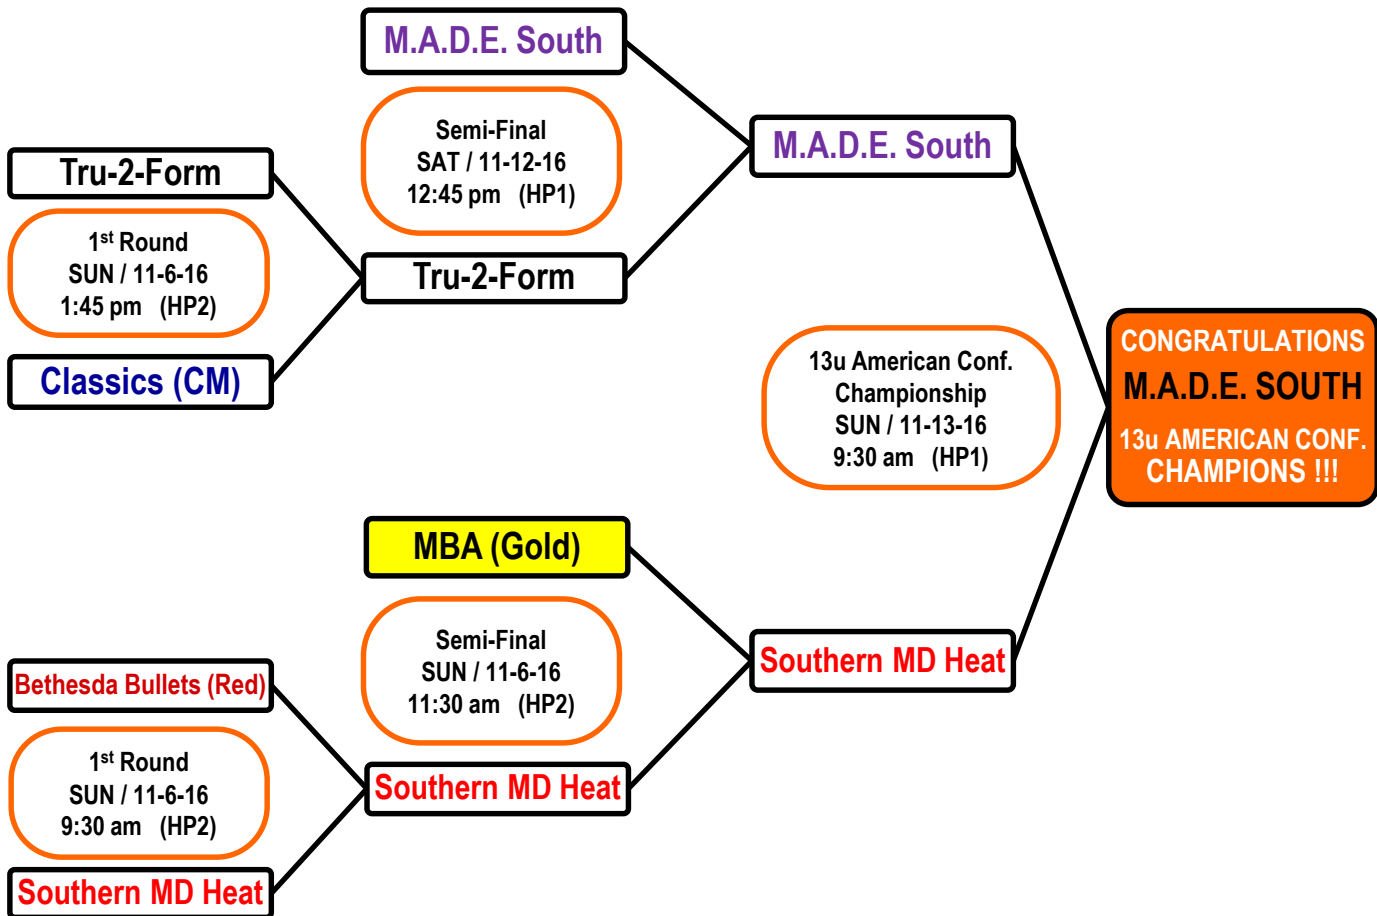

2016 FORCE ONE FALL BASKETBALL PLAYOFFS • 13u DIVISION

AMERICAN CONFERENCE