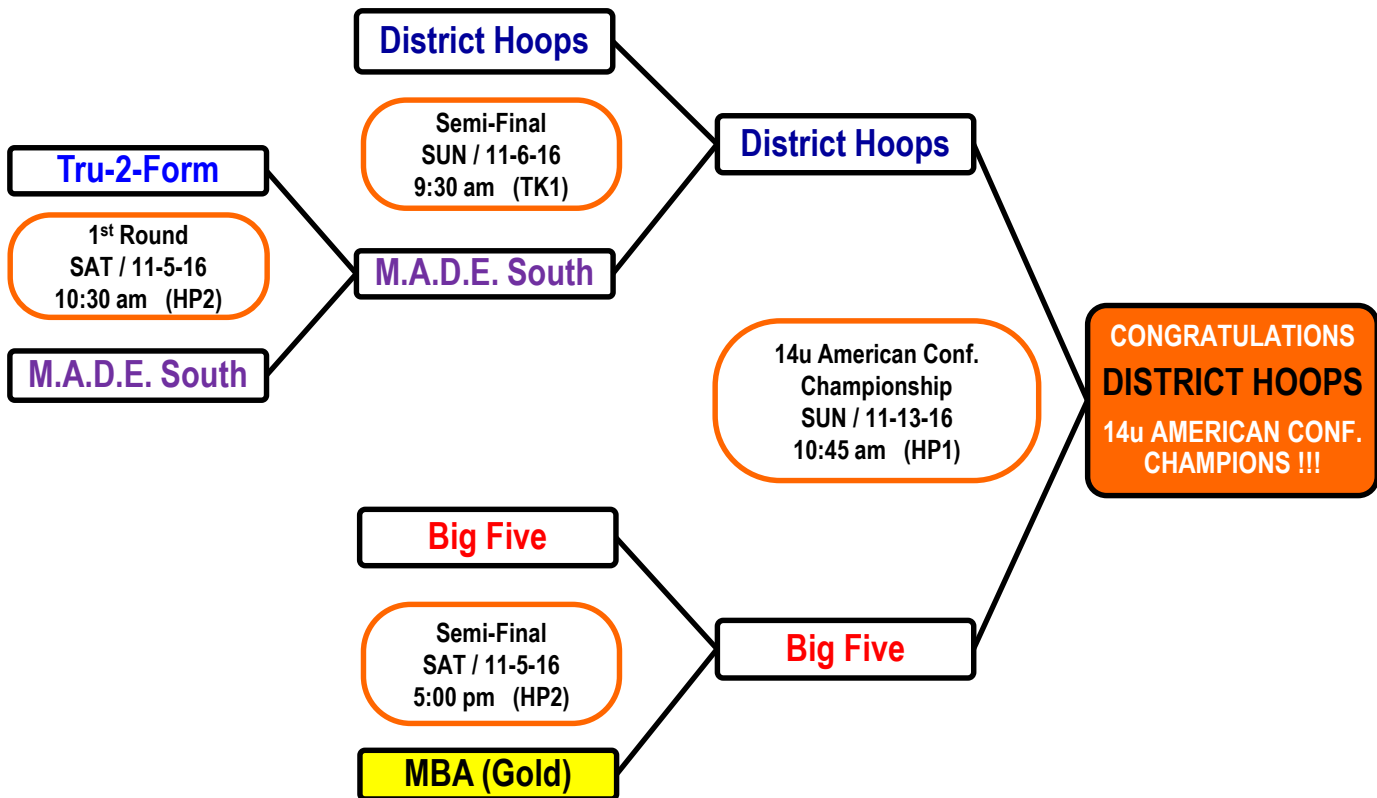

2016 FORCE ONE FALL BASKETBALL PLAYOFFS • 14u DIVISION

AMERICAN CONFERENCE