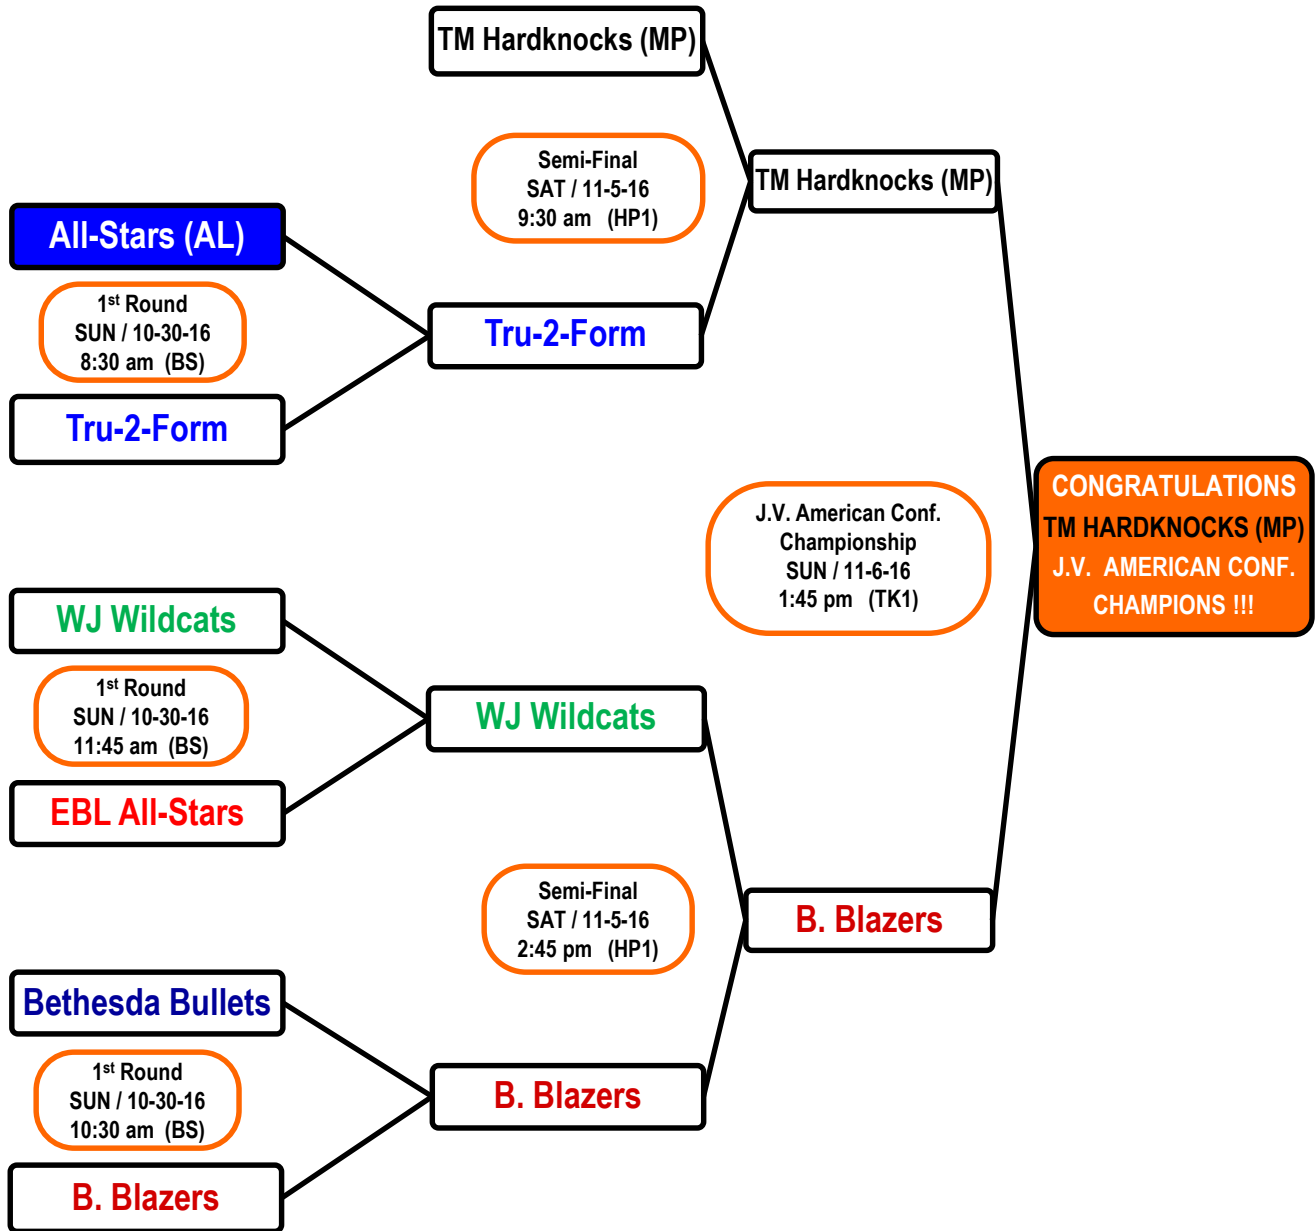

2016 FORCE ONE FALL BASKETBALL PLAYOFFS • J.V. DIVISION

AMERICAN CONFERENCE