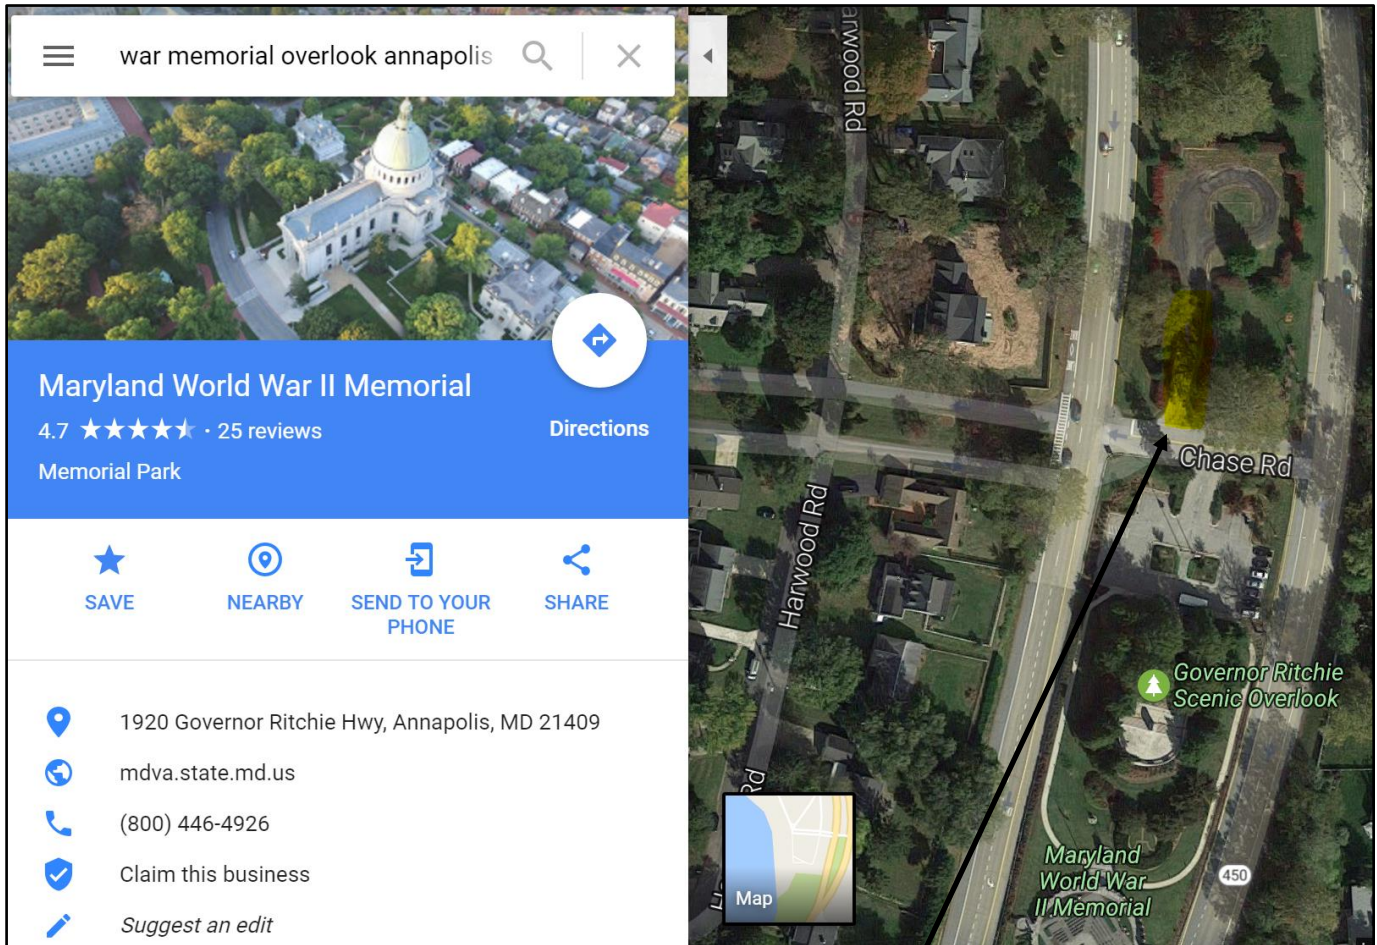

## Anne Arundel County Transportation Option Drop-off and Pick-up location

Drop-off and pick-up location in the highlighted area. Bus and/or passenger vans will often park across from parking area in gravel turn-around.