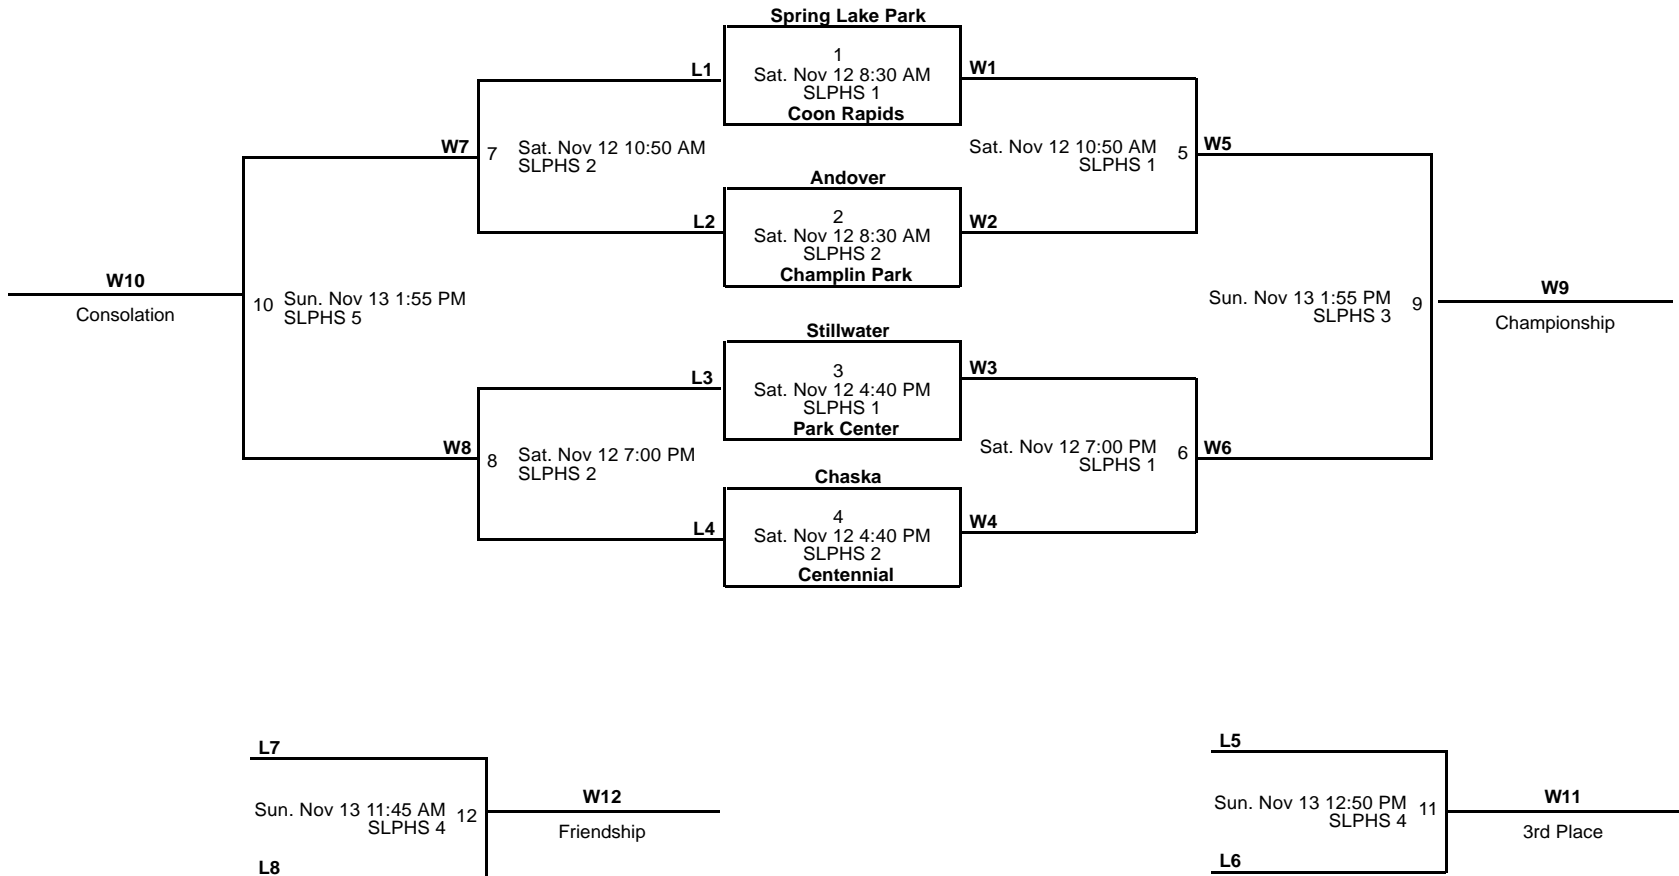

2016 SLP Panther Classic

7th Grade A Division

Nov 12-13, 2016

SLPHS 1 - Spring Lake Park High School Court 1   SLPHS 2 - Spring Lake Park High School Court 2
SLPHS 3 - Spring Lake Park High School Court 3   SLPHS 4 - Spring Lake Park High School Court 4
SLPHS 5 - Spring Lake Park High School Court 5