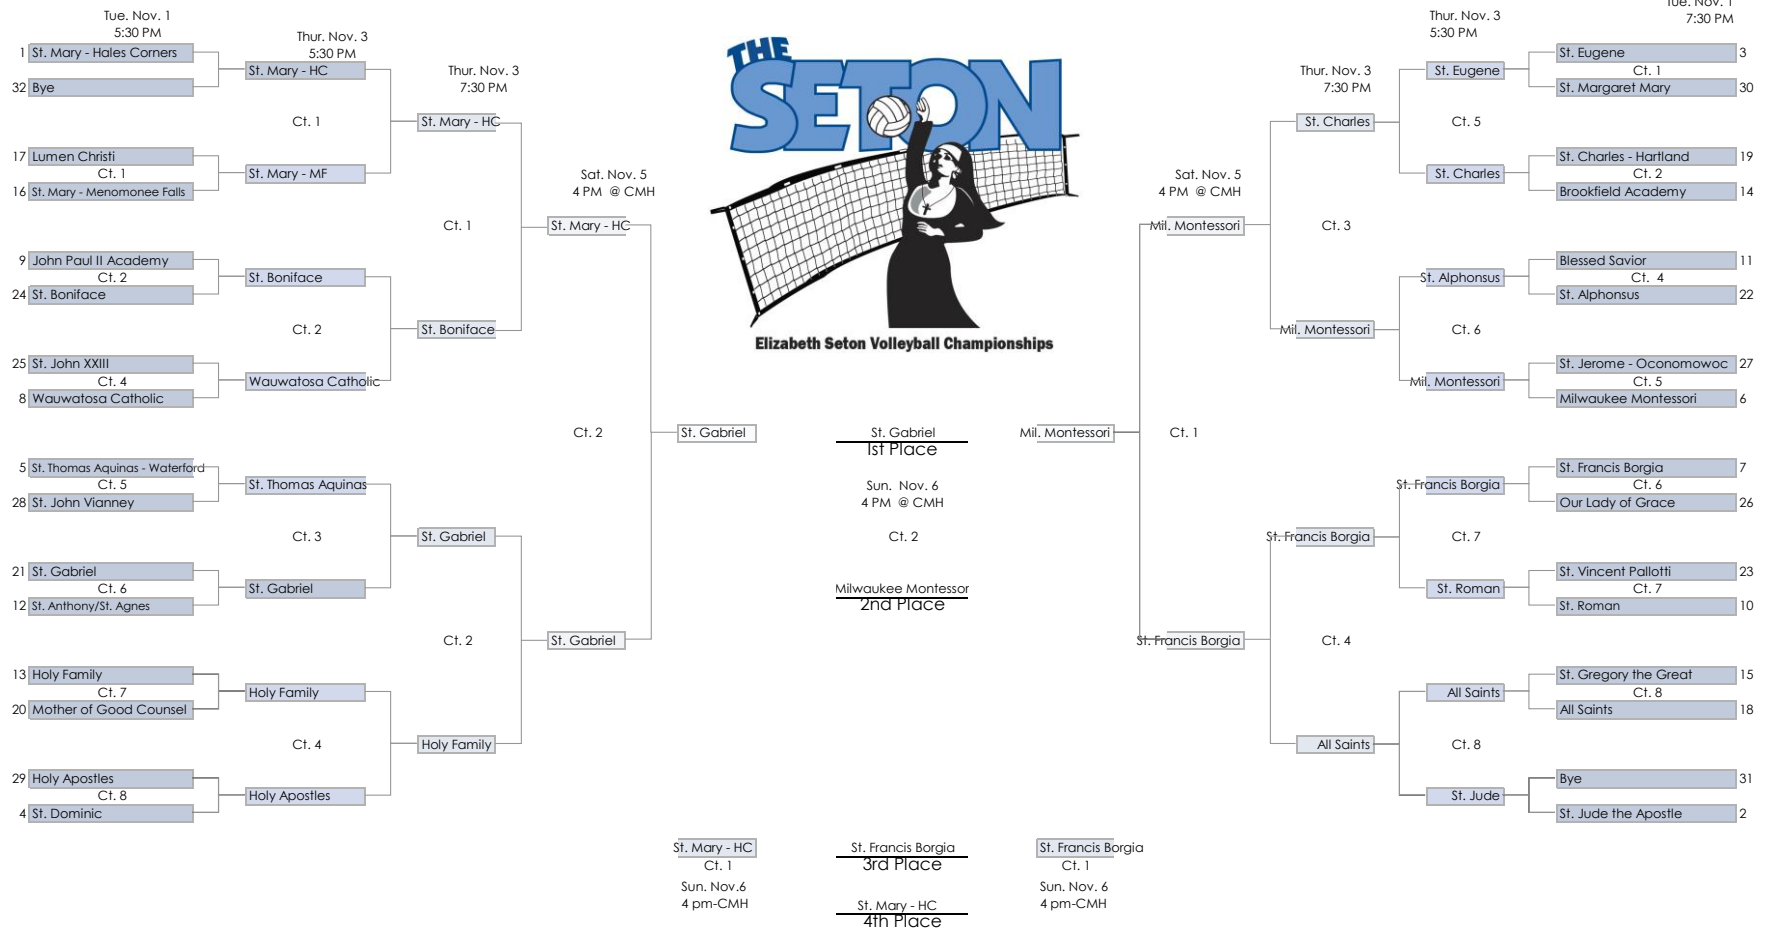

Girls Division 2

Seton Championship Tournament 2016

**All matches played best 3 out of 5 games.
Games will be to 25 points, with the 5th game to 15, if needed (no caps).
Once the winner of the match is determined, play will conclude.**

**Teams advancing to the final 4 on Saturday are all guaranteed to play on Sunday
in either the championship or 3rd place**