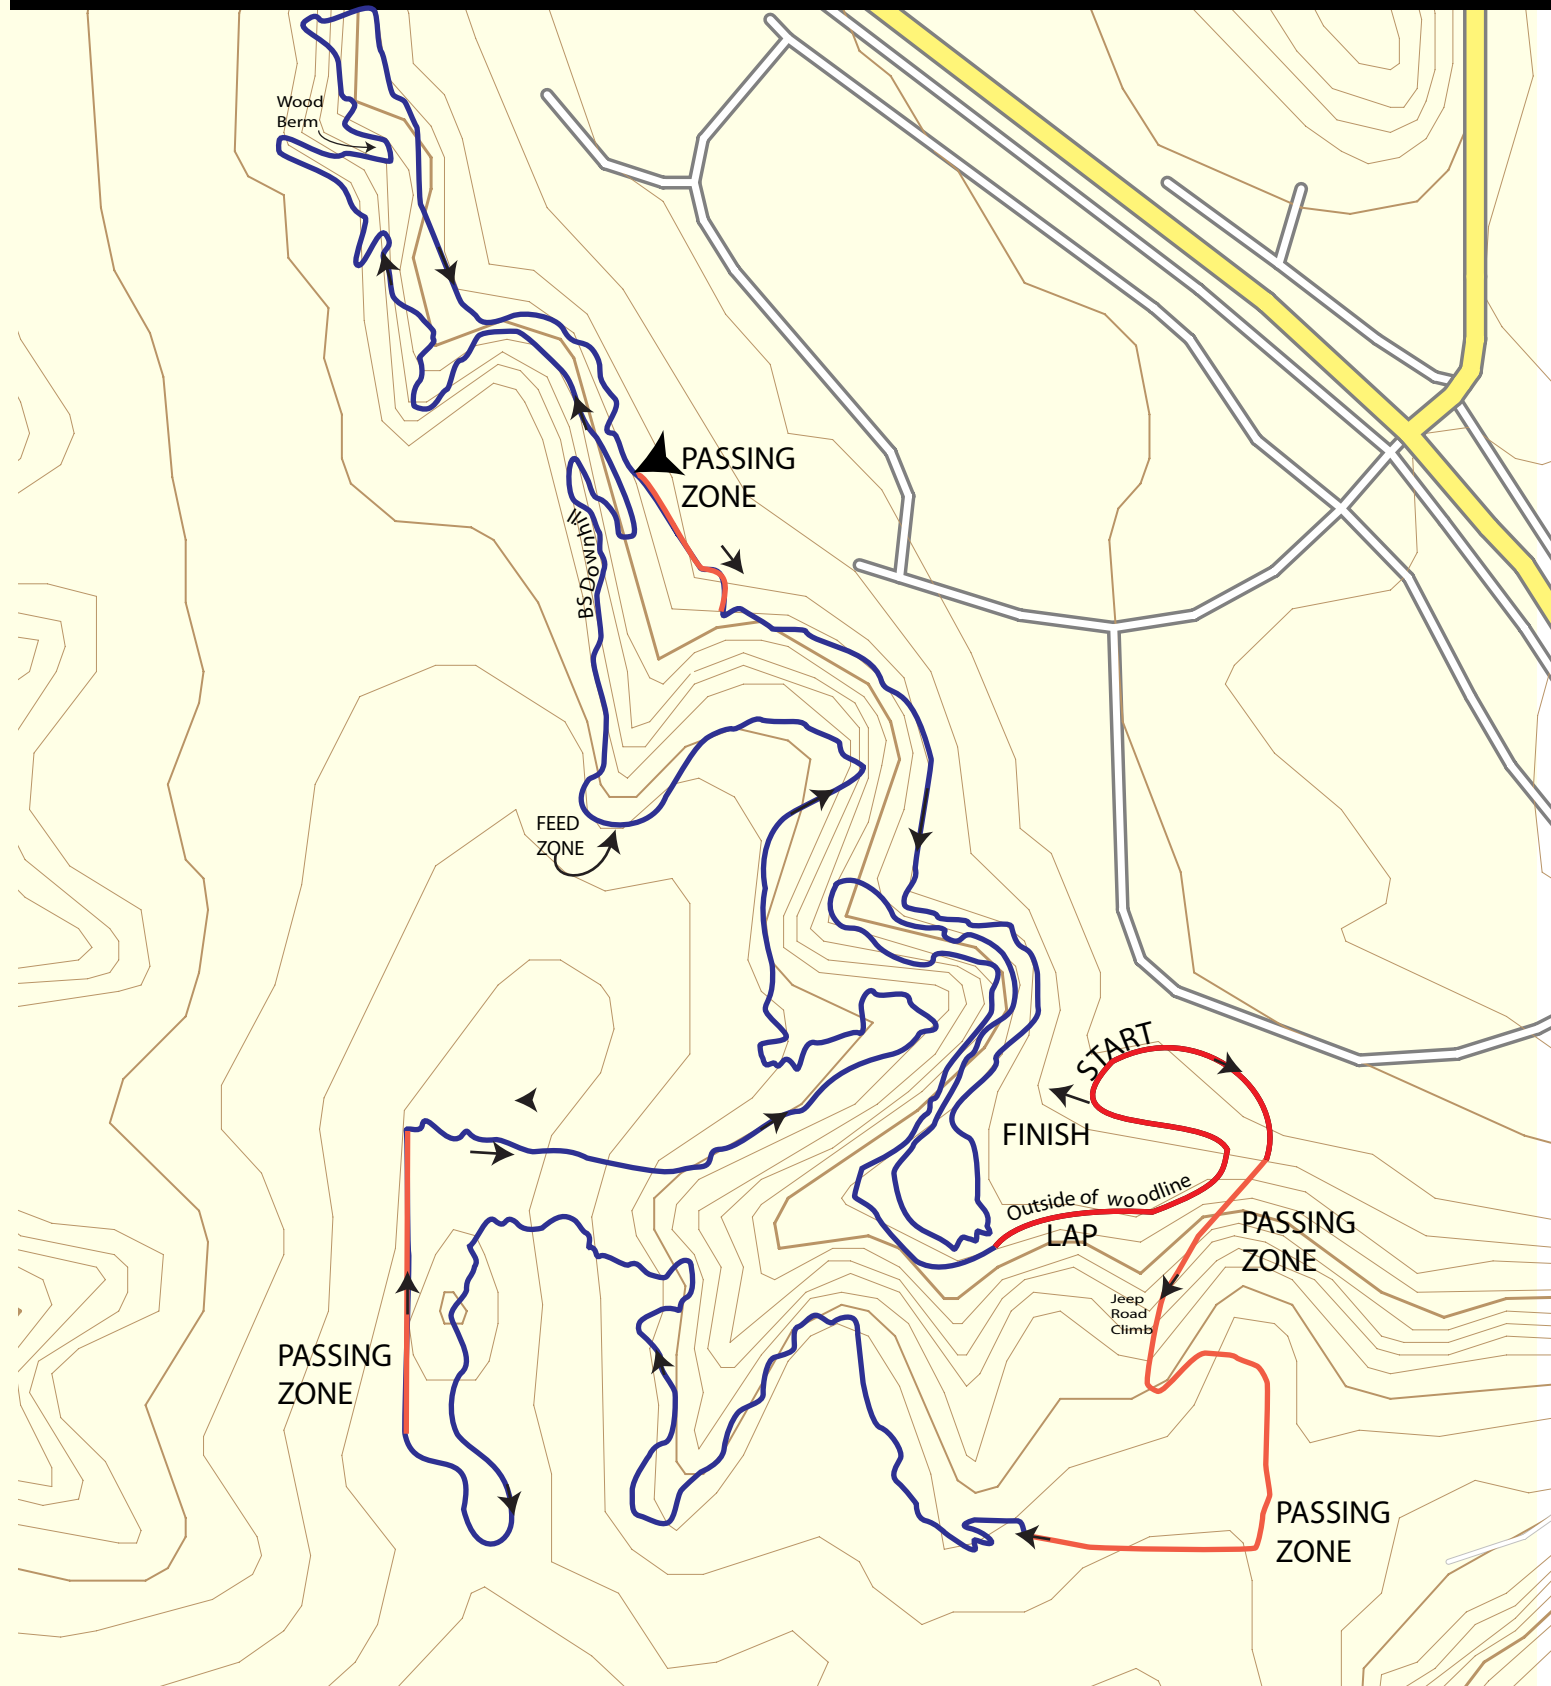

# Citizen

Wisconsin Topo  
Copyright info 2. Mapset was created  
using MapSetToolKit 1.50. gps\_mapper.