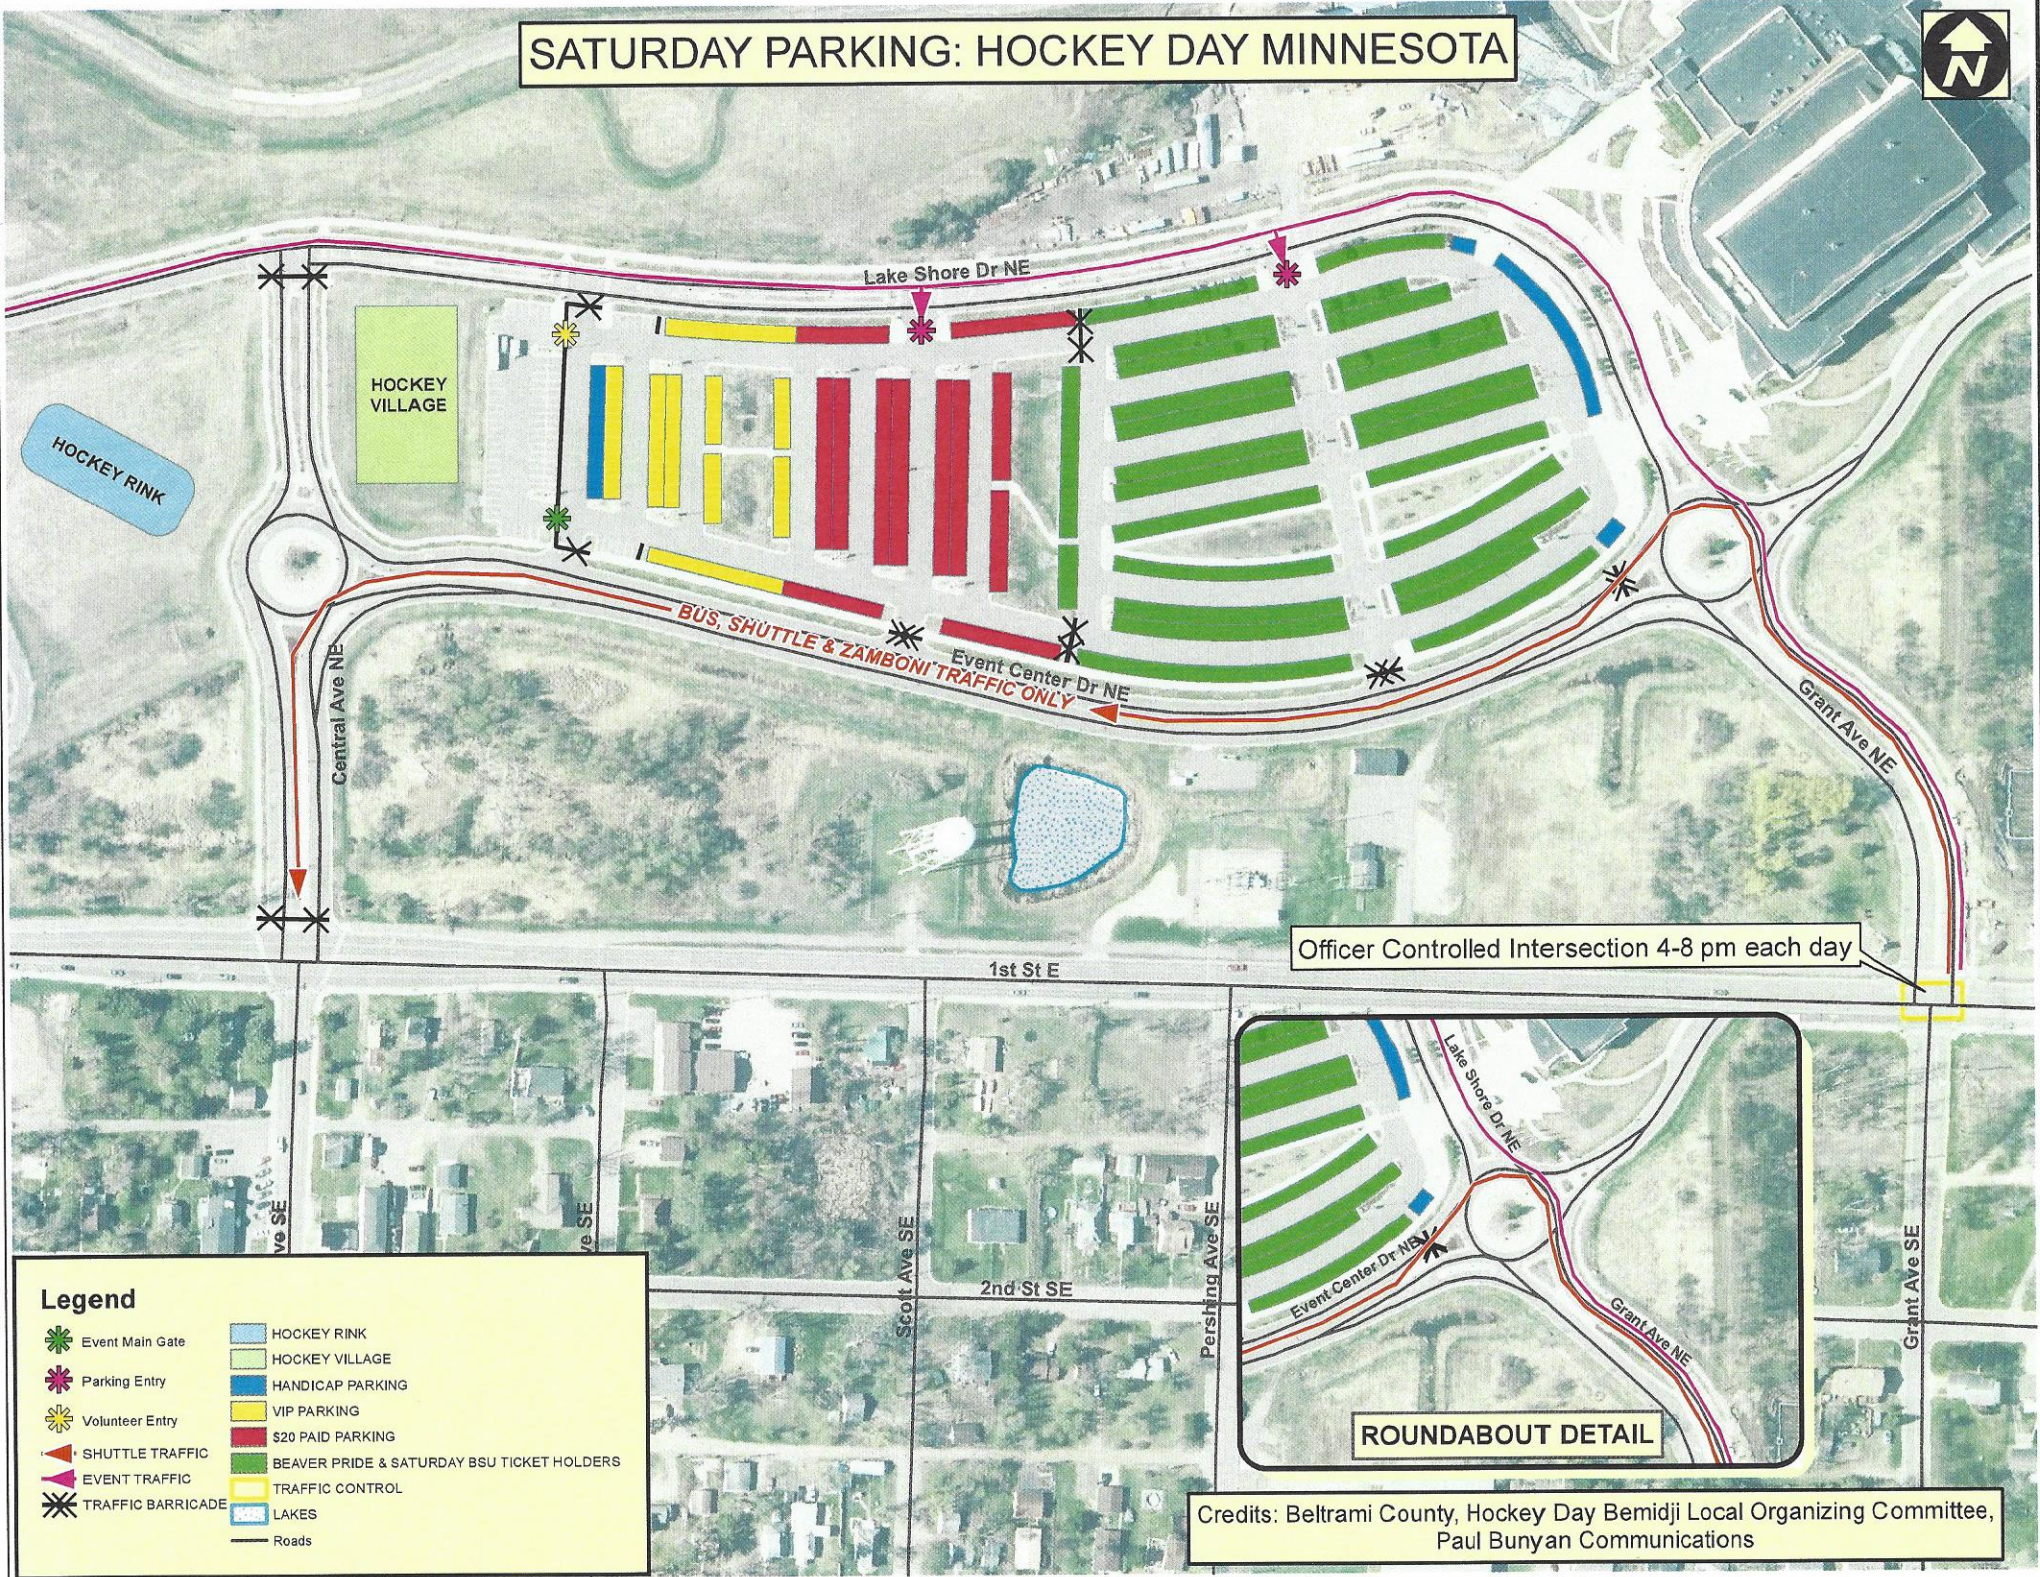

SATURDAY PARKING: HOCKEY DAY MINNESOTA

HOCKEY RINK

HOCKEY VILLAGE

Lake Shore Dr NE

Central Ave NE

BUS, SHUTTLE & ZAMBONI TRAFFIC ONLY

Event Center Dr NE

Grant Ave NE

1st St E

Officer Controlled Intersection 4-8 pm each day

2nd St SE

Scott Ave SE

Pershing Ave SE

Grant Ave SE

ROUNDBOUT DETAIL

Legend

- Event Main Gate
- Parking Entry
- Volunteer Entry
- SHUTTLE TRAFFIC
- EVENT TRAFFIC
- TRAFFIC BARRICADE
- HOCKEY RINK
- HOCKEY VILLAGE
- HANDICAP PARKING
- VIP PARKING
- \$20 PAID PARKING
- BEAVER PRIDE & SATURDAY BSU TICKET HOLDERS
- TRAFFIC CONTROL
- LAKES
- Roads