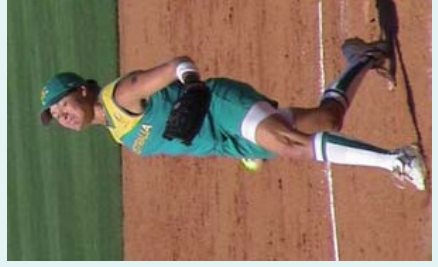

Melanie Roche - Australia

Lisa Fernandez - USA

Both pitchers that pitched in the Gold Medal Game in the Athens 2004 Olympics show an anything but normal head and upper body position at release – showing the danger of imitating one photo of an elite athlete performing a skill. What we're really seeing here is each pitchers curveball and their head and upper body effort to effect the release and the spin.

These 2 pictures show each pitcher in a different, more upright release point. Again this is a different pitch but it shows the danger of seeing one photo and using it as your model for performance.