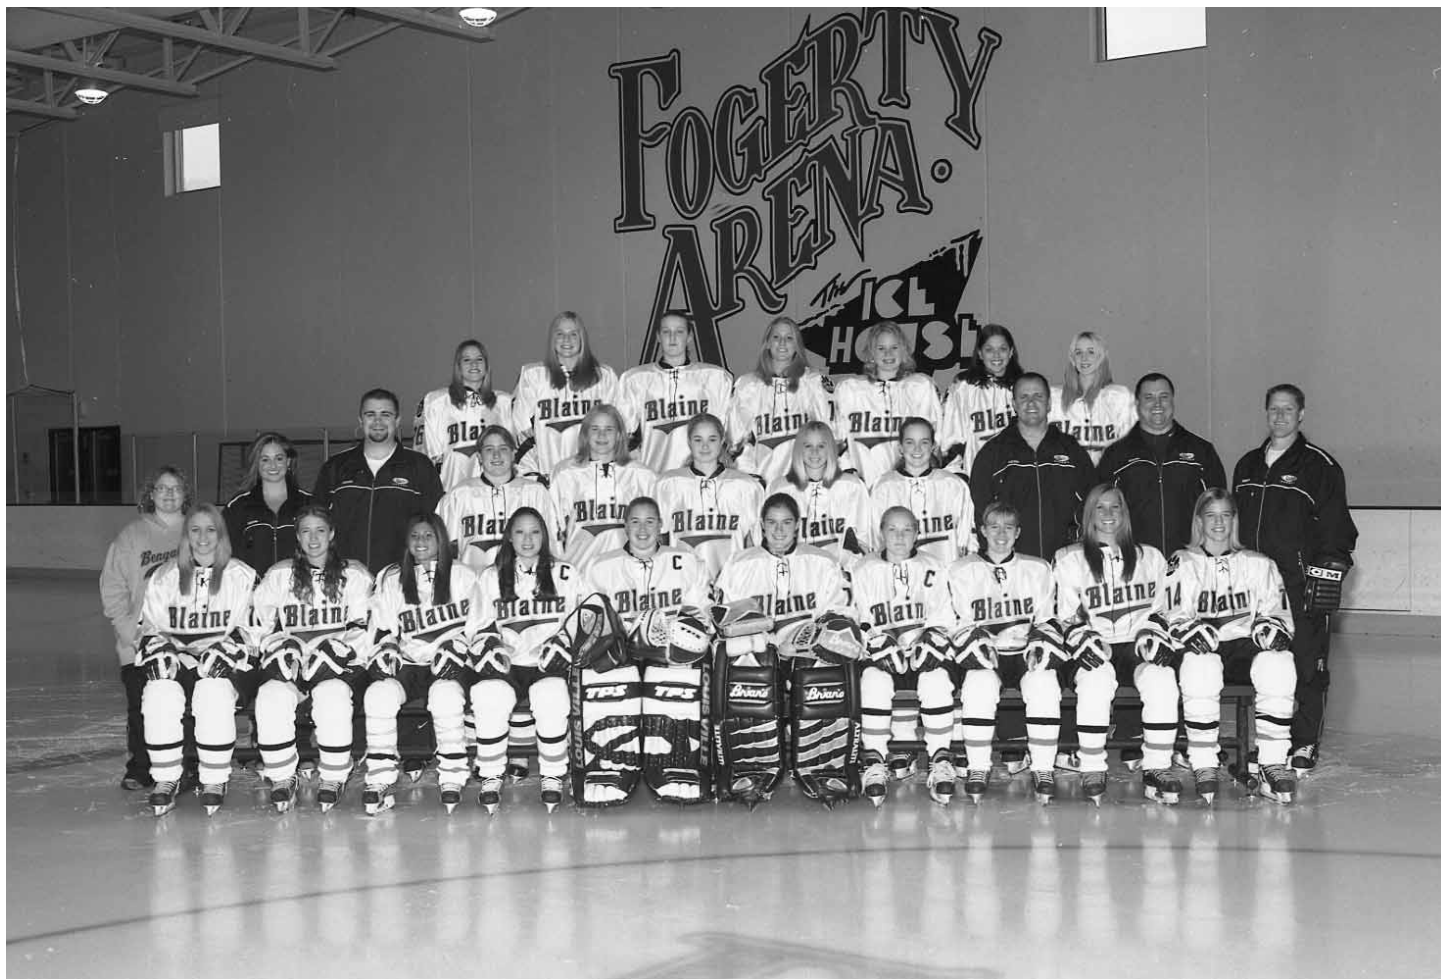

Located next to
Roosevelt Junior High
763-757-2768

NO CHARGE FOR INITIAL EXAM • NO REFERRALS NEEDED

Varsity Team

Row 1 (L to R): Kaitlin Howard, Chelsie Breuhl, Shannon Nelson, Breanna Peck, Kim Hanlon, Ashley Nixon, Sammy Nixon, Andrea Bakken, Katie Brovold, Nicole Erikson