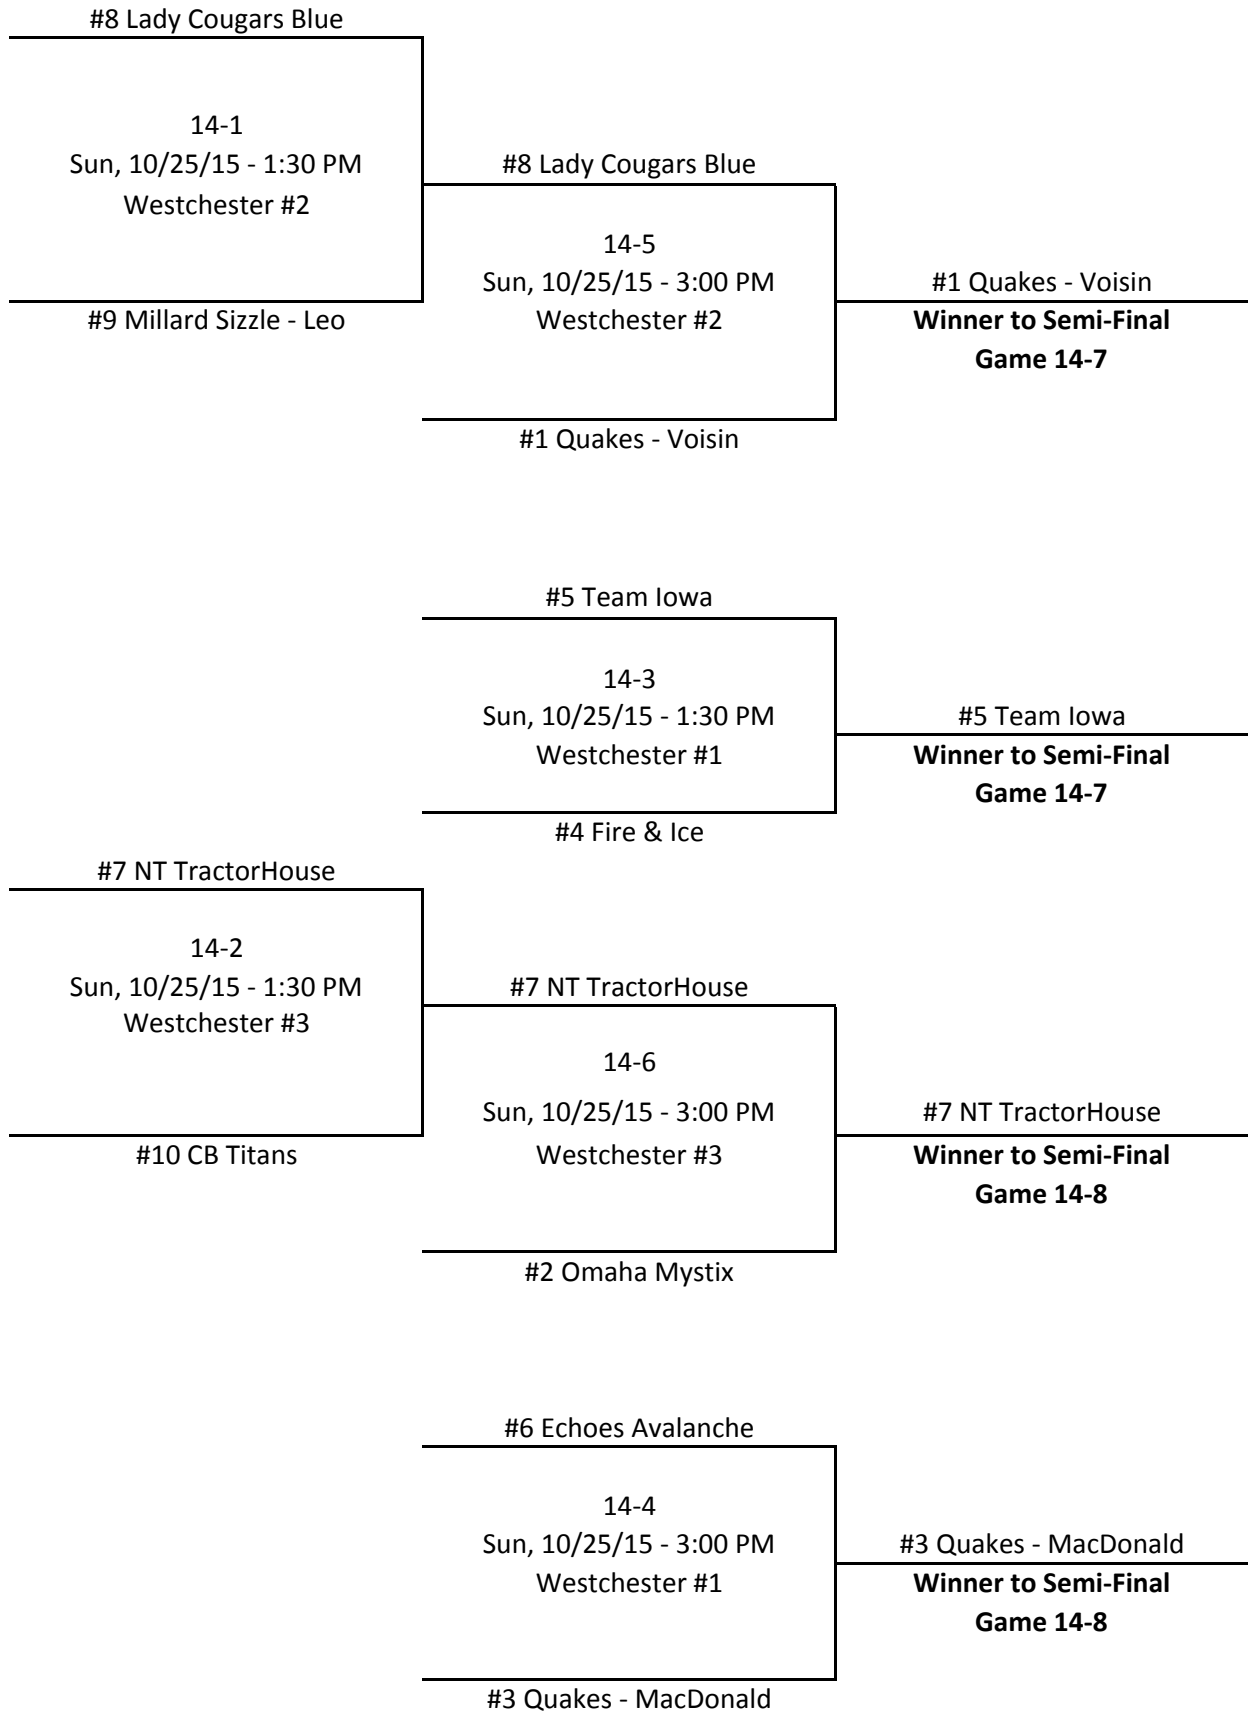

2015 MAA Monster MAASH

14U Division

Team	Team Name	City	Win	Loss	Runs Allowed			Differential			Seed
					1	2	Total	1	2	Total	
A1	Millard Sizzle - Leo	Omaha		2	8	6	14	-4	-2	-6	9
A2	Quakes - MacDonald	Blair	2		2	5	7	8	8	16	3
B1	Echoes Avalanche	Bellevue	1	1	4	14	18	4	-8	-4	6
B2	Team Iowa	Logan, IA	1	1	11	4	15	-8	2	-6	5
C1	Omaha Mystix	Omaha	2		3	0	3	3	8	11	2
C2	CB Titans	Council Bluffs, IA		2	6	9	15	-3	-6	-9	10
C3	Fire & Ice	Columbus	1	1	3	12	15	6	-8	-2	4
D1	Quakes - Voisin	Omaha	2		1	0	1	4	8	12	1
D2	Lady Cougars Blue	Omaha		2	5	5	10	-4	-2	-6	8
D3	NT TractorHouse	Hickman	1	1	3	15	18	2	-8	-6	7

Game	Day	Time	Field	Score	Team	VS	Team	Score
14AB1	Saturday	WC #2	9:00 AM	4	Millard Sizzle - Leo	A1 B1	Echoes Avalanche	8
14AB2	Saturday	WC #3	9:00 AM	11	Quakes - MacDonald	A2 B2	Team Iowa	2
14C1	Saturday	WC #1	9:00 AM	6	Omaha Mystix	C1 C2	CB Titans	3
14D1	Saturday	WC #4	9:00 AM	5	Quakes - Voisin	D1 D2	Lady Cougars Blue	1
14AB3	Saturday	WC #2	10:30 AM	4	Millard Sizzle - Leo	A1 B2	Team Iowa	6
14AB4	Saturday	WC #3	10:30 AM	14	Quakes - MacDonald	A2 B1	Echoes Avalanche	5
14C2	Saturday	WC #1	10:30 AM	3	CB Titans	C2 C3	Fire & Ice	9
14D2	Saturday	WC #4	10:30 AM	3	Lady Cougars Blue	D2 D3	NT TractorHouse	5
14C3	Saturday	WC #1	12:00 PM	12	Omaha Mystix	C1 C3	Fire & Ice	0
14D3	Saturday	WC #4	12:00 PM	15	Quakes - Voisin	D1 D3	NT TractorHouse	0

Pool Protect May Be in Effect

If the Two (2) Seeds in a Bracket Game Can Be Switched to Create a Non-Pool Match-Up, Seeds Will Be Switched

Seeding Procedure

1. Record
2. Head to Head (Ignore If 3 or More Teams Tied)
3. Least Runs Allowed
4. Highest Run Differential (Max +/-8 Per Game)
5. Coin Flip

Last Updated 10/27/15 10:19 AM

Schedules are Subject to Change - Official Brackets Available Online

14U Championship Bracket

14U Championship Bracket